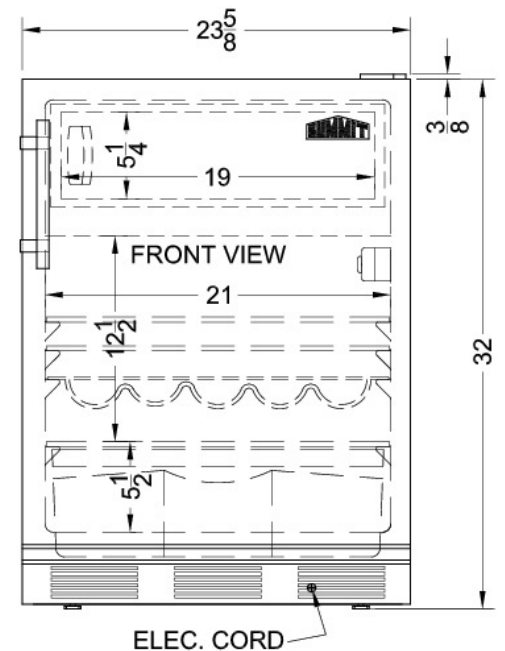

CT661BIADA Specifications:

Overview	
Height	32.0"
Width	23.63"
Depth	23.0"
Depth with Handle	24.63"
Depth with door at 90°	45.38"
Capacity	5.1 cu.ft.
Defrost Type	Cycle
Door	White
Cabinet	White
US Electrical Safety	UL
Canadian Electrical Safety	ULC
Energy Usage/Year	365.0kWh/year
Amps	1.3
Voltage/Frequency	115 V AC/60 Hz
Weight	100.0 lbs.
Shipping Weight	120.0 lbs.
Parts & Labor Warranty	1 Year
Compressor Warranty	5 Years
Refrigerator-Freezer	
Door Swing	RHD
Reversible	Yes
Crisper Qty	1
Crisper Finish	Transparent
Crisper Cover	Glass
Refrigerator - Interior Height	18.0"
Refrigerator - Interior Width	21.0"
Refrigerator - Interior Depth	18.0"
Refrigerator - Capacity	4.5 cu.ft
Refrigerator - Shelf Type	Glass
Refrigerator - Shelf Qty	2
Refrigerator - Full Door Shelves	3
Freezer - Interior Height	5.25"
Freezer - Interior Width	19.0"
Freezer - Interior Depth	11.5"
Freezer - Capacity	0.6 cu.ft

Adjustable Shelves	Yes
Wine Bottle Shelving	Yes
Interior Light	Yes
Thermostat Type	Dial
Fan Type	Exterior
Freon	R134a
Freon Amount	2.33
High Side PSI	285.0
Low Side PSI	70.0
Compressor Step Height	5.5"
Compressor Step Width	21.0"
Compressor Step Depth	6.0"

SUMMIT APPLIANCE DIVISION FELIX STORCH, INC.

770 Garrison Avenue, Bronx, NY 10474 USA TEL 718-893-3900 FAX 844-478-8799 info@summitappliance.com www.summitappliance.com