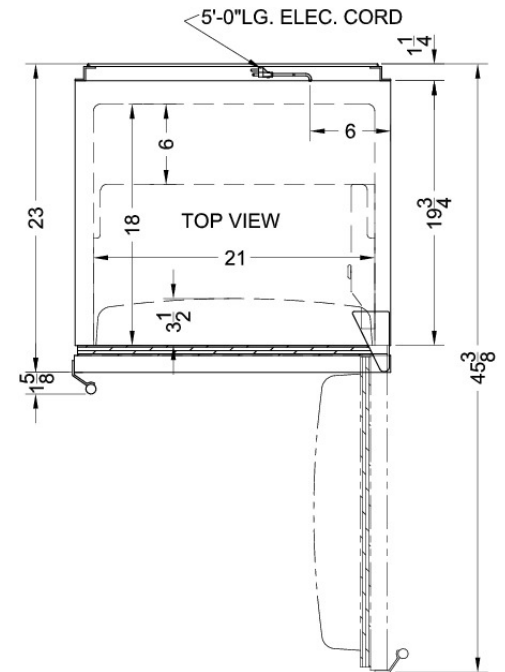

CT661BIADA Specifications:

Overview	
Height	32.0"
Width	23.63"
Depth	23.0"
Depth with Handle	24.63"
Depth with door at 90°	45.38"
Capacity	5.1 cu.ft.
Defrost Type	Cycle
Door	White
Cabinet	White
US Electrical Safety	UL
Canadian Electrical Safety	ULC
Energy Usage/Year	365.0kWh/year
Amps	1.3
Voltage/Frequency	115 V AC/60 Hz
Weight	100.0 lbs.
Shipping Weight	120.0 lbs.
Parts & Labor Warranty	1 Year
Compressor Warranty	5 Years
Refrigerator-Freezer	
Door Swing	RHD
Reversible	Yes
Crisper Qty	1
Crisper Finish	Transparent
Crisper Cover	Glass
Refrigerator - Interior Height	18.0"
Refrigerator - Interior Width	21.0"
Refrigerator - Interior Depth	18.0"
Refrigerator - Capacity	4.5 cu.ft
Refrigerator - Shelf Type	Glass
Refrigerator - Shelf Qty	2
Refrigerator - Full Door Shelves	3
Freezer - Interior Height	5.25"
Freezer - Interior Width	19.0"
Freezer - Interior Depth	11.5"
Freezer - Capacity	0.6 cu.ft

Adjustable Shelves	Yes
Wine Bottle Shelving	Yes
Interior Light	Yes
Thermostat Type	Dial
Fan Type	Exterior
Freon	R134a
Freon Amount	2.33
High Side PSI	285.0
Low Side PSI	70.0
Compressor Step Height	5.5"
Compressor Step Width	21.0"
Compressor Step Depth	6.0"

SUMMIT APPLIANCE DIVISION FELIX STORCH, INC.

770 Garrison Avenue, Bronx, NY 10474 USA TEL 718-893-3900 FAX 844-478-8799 info@summitappliance.com www.summitappliance.com