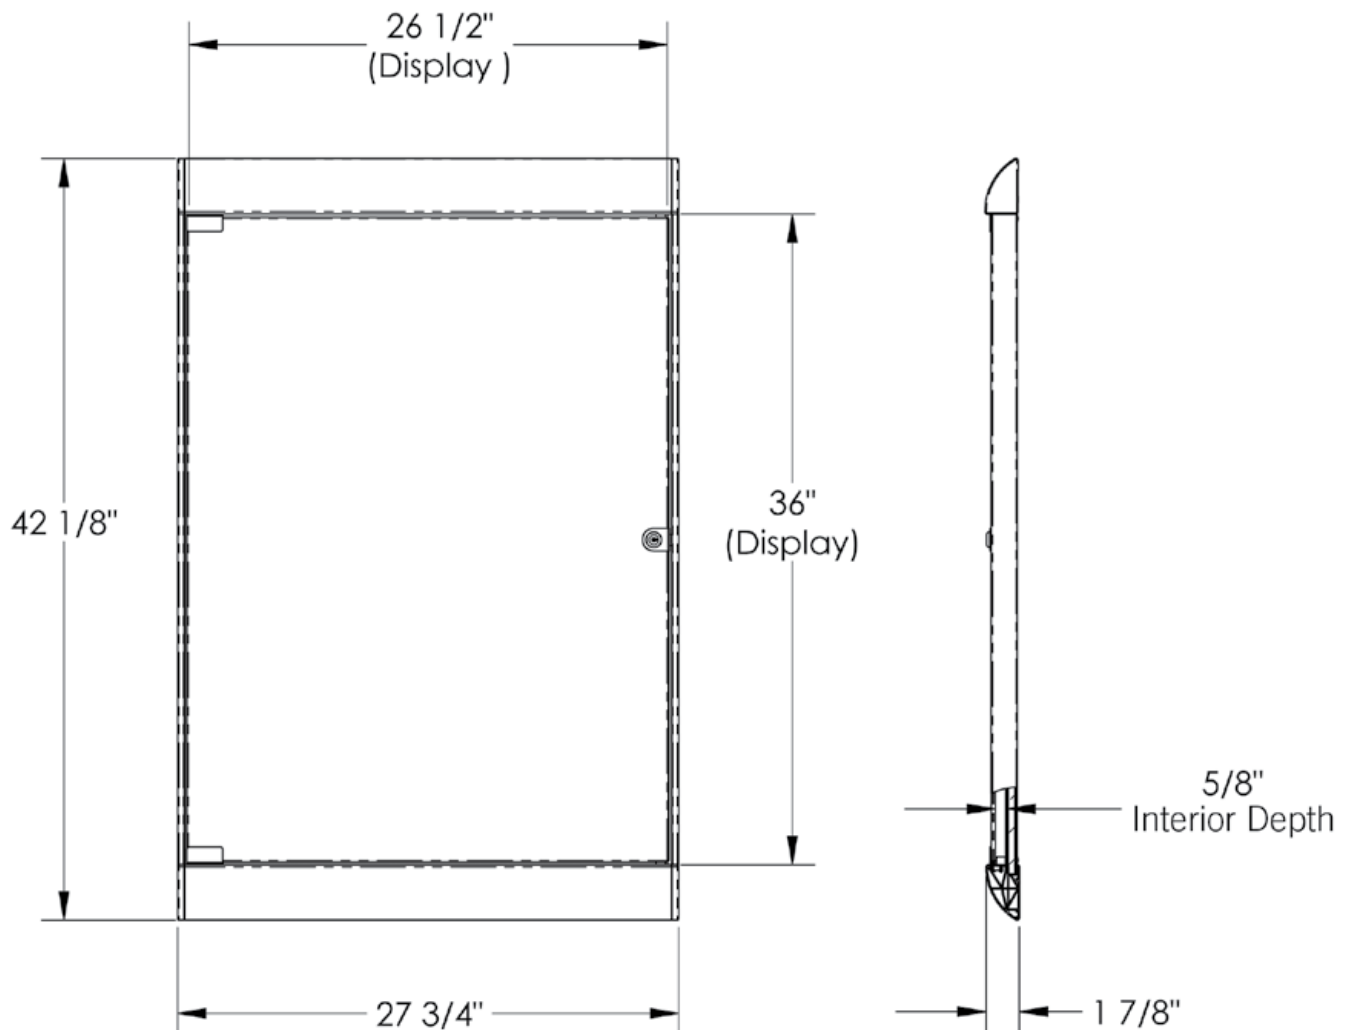

Silhouette

Enclosed Tackboards

ghent.
a GMI company.

**“I love the full,
unobstructed
view!”**

Silhouette is sleek and thin with an overall thickness of 1 $\frac{7}{8}$ " deep and features a convex framed top and bottom with minimal side frames.

Minimal Structure, Maximum Style

Silhouette provides an upscale appearance for a wall-mounted, enclosed tackboard with a sleek, contemporary look that maximizes the viewing and display area. All frames feature the durability of aluminum and now include a powder-coated style with a wood-look finish. Silhouette is the design-sensitive message center that can match a variety of interior spaces with the expanded Wood-Look options.

- **Innovation** – Silhouette’s revolutionary modular design allows for perfect viewing angles and the flexibility of no designated top or bottom – so the hinged door can open either to the left or right.
- **Strong** – the durability of aluminum extrusions and locking tempered safety glass door ensure the security of messages at all times. Built to last and backed by a 10-year warranty.
- **Configurable** – Silhouette’s modular design allows numerous units to be mounted side by side.
- **Full View** – unframed glass door and minimal sides reveal everything on display.
- **Aesthetics** – a convex-shaped top and bottom with minimal sides create a clean, modern style. The unframed glass door adds to the uncluttered appearance. Available in two styles of tackboard in a variety of colors.

Materials and Notes:

- Door – ¼” thick tempered glass
- Tack panels – ¾” thick fiberboard covered in either Flair Performance Fabric or PremaTak Vinyl Fabric
- Door lock and hinges – chrome plated steel
- Door lock mount plate – polished stainless steel
- Corners – black thermoplastic
- Unit weight – 30 lbs. Shipping weight – 37 lbs.
- Ships standard FedEx and UPS