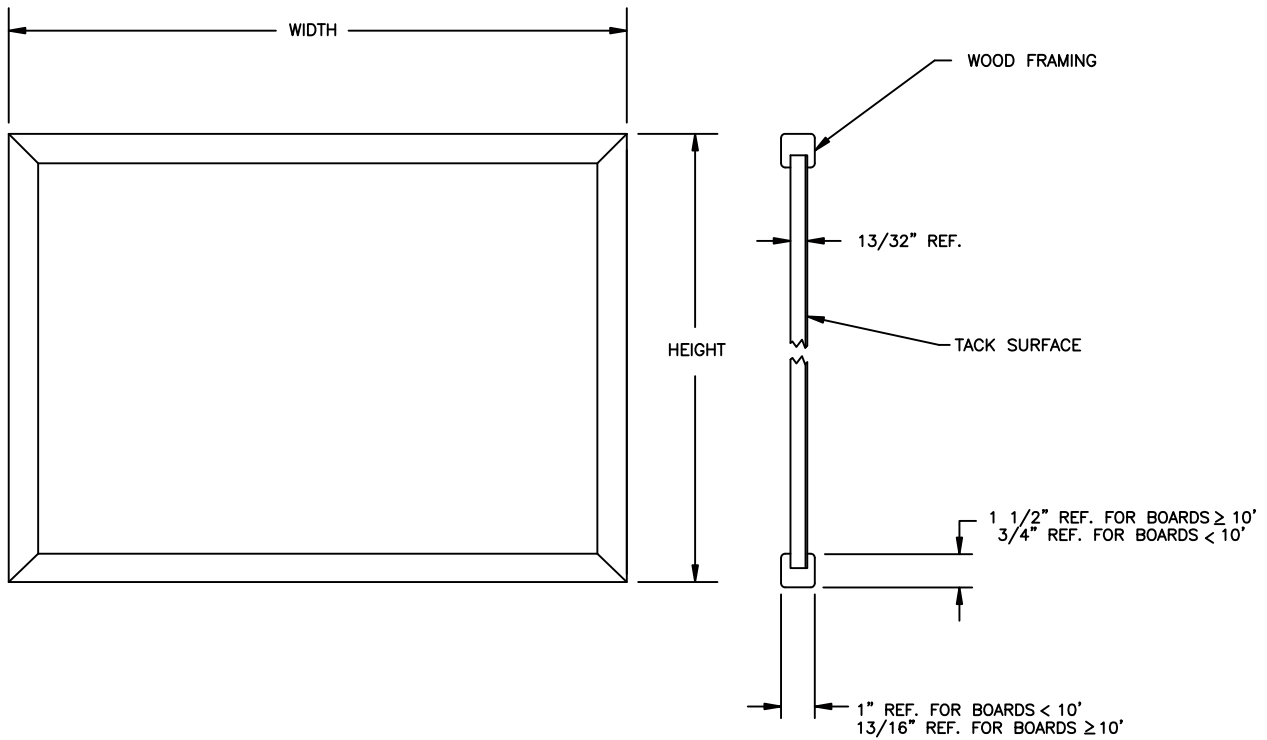

# WK Series

WOOD FRAMED CORK TACKBOARD

## Specifications

Wood framing to be clear-coated oak.

Framing to be permanently attached to cork surface.

The self-healing tack surface is composed of 1/32" fine grain natural cork laminated to a sealed-back 3/8" fiberboard.

Available in sizes from 3'H x 4'W through 4'H x 12'W.

The WK series boards carry a 10-year guarantee.