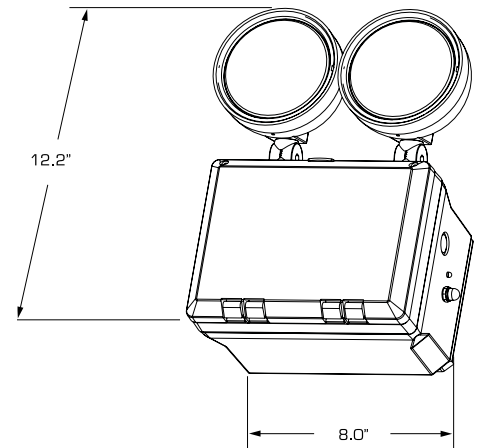

CWRS

Single Carton Weight: 7.5 lbs.
Master Carton Quantity: 4 each