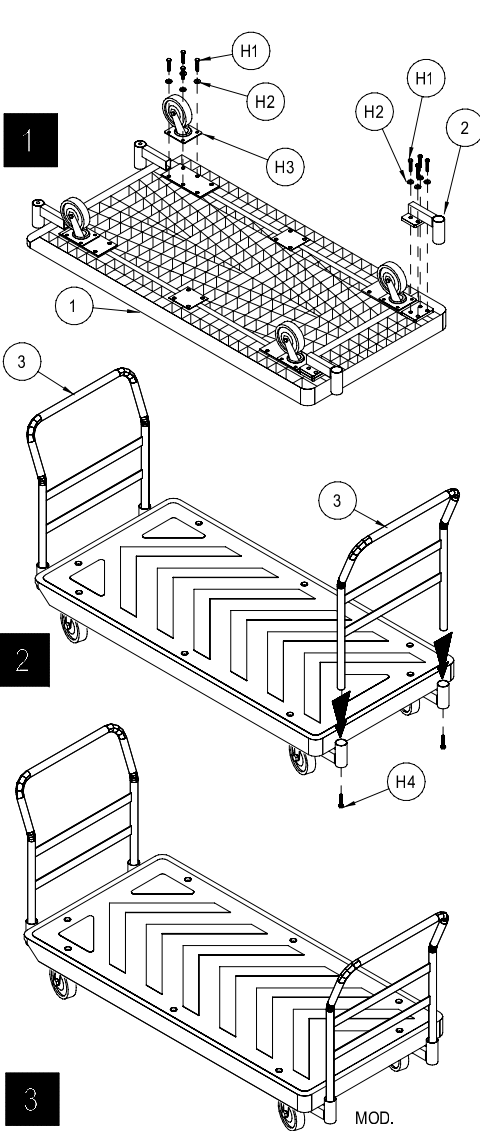

CONTENTS		
REF.	QTY.	DESCRIPTION
1	1	DECK
2	1	HANDLE
H1	16	
H2	16	
H3	4	
H4	2	

4 CASTER WITH (1) HANDLE

CONTENTS		
REF.	QTY.	DESCRIPTION
1	1	DECK
2	2	HANDLE SOCKET
3	2	HANDLE
H1	24	
H2	24	
H3	4	
H4	4	

4 CASTER WITH (2) HANDLE

GLOBAL
www.globalindustrial.com
1-800-645-2986
PLASTIC DECK TRUCK
ASSEMBLY INSTRUCTION

CONTENTS		
REF.	QTY.	DESCRIPTION
1	1	DECK
2	1	HANDLE
H1	24	
H2	24	
H3	4	
H4	2	
H5	2	

6 CASTER WITH (1) HANDLE

CONTENTS		
REF.	QTY.	DESCRIPTION
1	1	DECK
2	2	HANDLE SOCKET
3	2	HANDLE
H1	32	
H2	32	
H3	4	
H4	2	
H5	4	

6 CASTER WITH (2) HANDLE