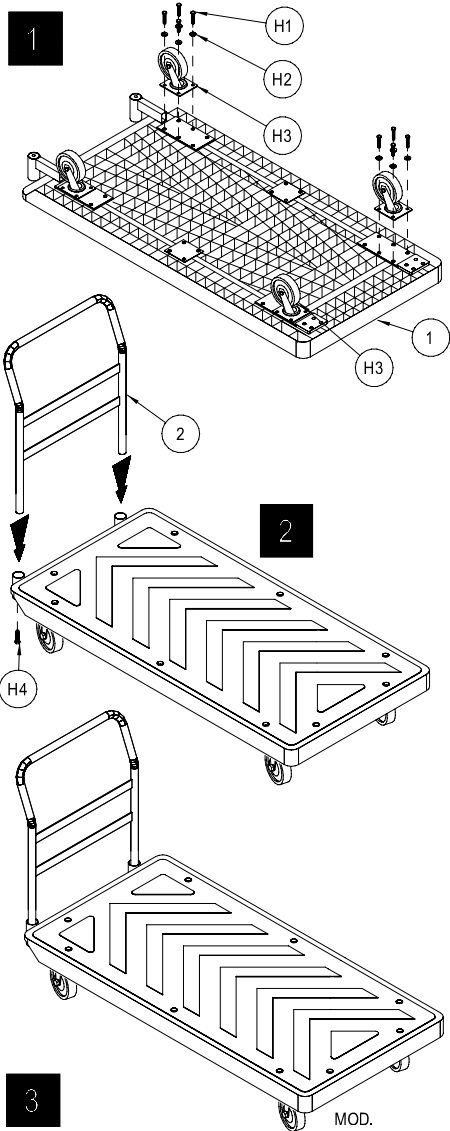

CONTENTS		
REF.	QTY.	DESCRIPTION
1	1	DECK
2	1	HANDLE
H1	16	
H2	16	
H3	4	
H4	2	

4 CASTER WITH (1) HANDLE

CONTENTS		
REF.	QTY.	DESCRIPTION
1	1	DECK
2	2	HANDLE SOCKET
3	2	HANDLE
H1	24	
H2	24	
H3	4	
H4	4	

4 CASTER WITH (2) HANDLE

GLOBAL
www.globalindustrial.com
1-800-645-2986
PLASTIC DECK TRUCK
ASSEMBLY INSTRUCTION

CONTENTS		
REF.	QTY.	DESCRIPTION
1	1	DECK
2	1	HANDLE
H1	24	
H2	24	
H3	4	
H4	2	
H5	2	

6 CASTER WITH (1) HANDLE

CONTENTS		
REF.	QTY.	DESCRIPTION
1	1	DECK
2	2	HANDLE SOCKET
3	2	HANDLE
H1	32	
H2	32	
H3	4	
H4	2	
H5	4	

6 CASTER WITH (2) HANDLE