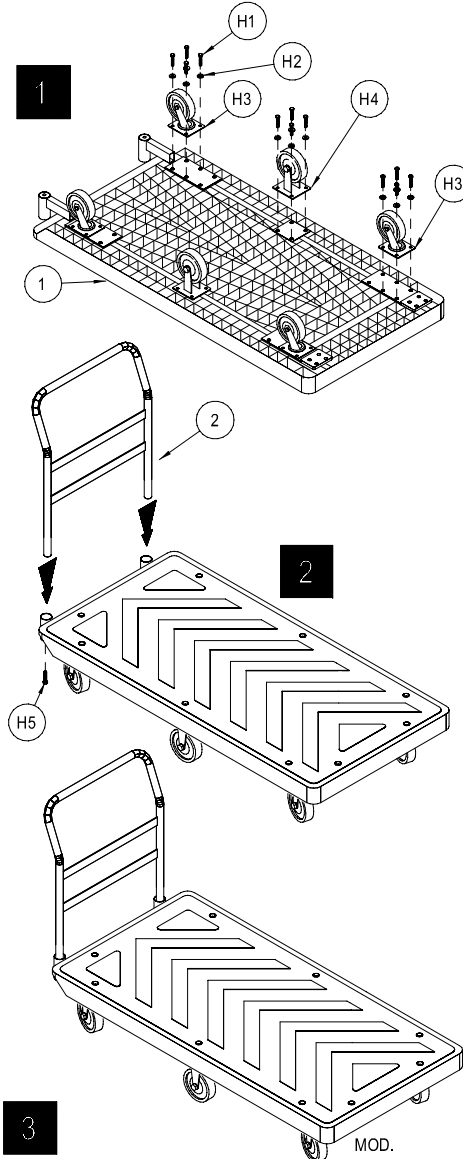

CONTENTS		
REF.	QTY.	DESCRIPTION
1	1	DECK
2	1	HANDLE
H1	16	
H2	16	
H3	4	
H4	2	

4 CASTER WITH (1) HANDLE

CONTENTS		
REF.	QTY.	DESCRIPTION
1	1	DECK
2	2	HANDLE SOCKET
3	2	HANDLE
H1	24	
H2	24	
H3	4	
H4	4	

4 CASTER WITH (2) HANDLE

GLOBAL
www.globalindustrial.com
1-800-645-2986
PLASTIC DECK TRUCK
ASSEMBLY INSTRUCTION

CONTENTS		
REF.	QTY.	DESCRIPTION
1	1	DECK
2	1	HANDLE
H1	24	
H2	24	
H3	4	
H4	2	
H5	2	

6 CASTER WITH (1) HANDLE

CONTENTS		
REF.	QTY.	DESCRIPTION
1	1	DECK
2	2	HANDLE SOCKET
3	2	HANDLE
H1	32	
H2	32	
H3	4	
H4	2	
H5	4	

6 CASTER WITH (2) HANDLE