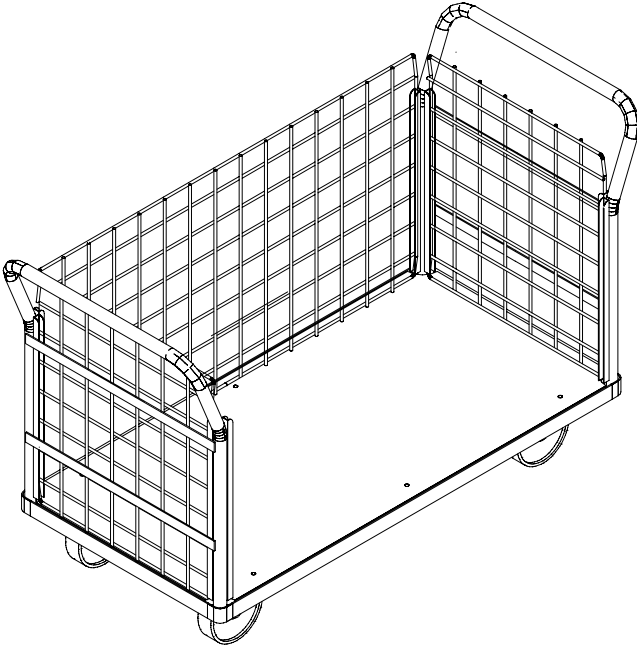

### CONTENTS

REF.	QTY.	DESCRIPTION	REF.	QTY.
1	1	FRAME	H1	16
2	2	RIGID CASTER	H2	16
3	2	SWIVEL CASTER	H3	4
4	1	PLYWOOD BASE	H4	4
5	2	HANDLE	H5	6
6	1	SIDE PANEL	H6	6
7	1	FRONT PANEL	H7	6
8	1	BACK PANEL ASSEMBLY	H8	6

5

6

7

8

THREE SIDES

FOUR SIDES

SECURITY TRUCK