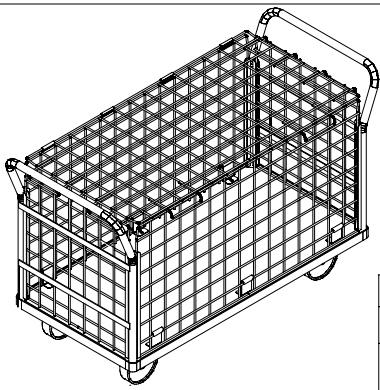

# EUROPEAN STYLE DECK TRUCK

### CONTENTS

REF.	QTY.	DESCRIPTION	REF.	QTY.
1	1	FRAME	H1	16
2	2	RIGID CASTER	H2	16
3	2	SWIVEL CASTER	H3	4
4	1	PLYWOOD BASE	H4	4
5	2	HANDLE	H5	6
6	1	SIDE PANEL	H6	6
7	1	FRONT PANEL	H7	6
8	1	BACK PANEL ASSEMBLY	H8	6