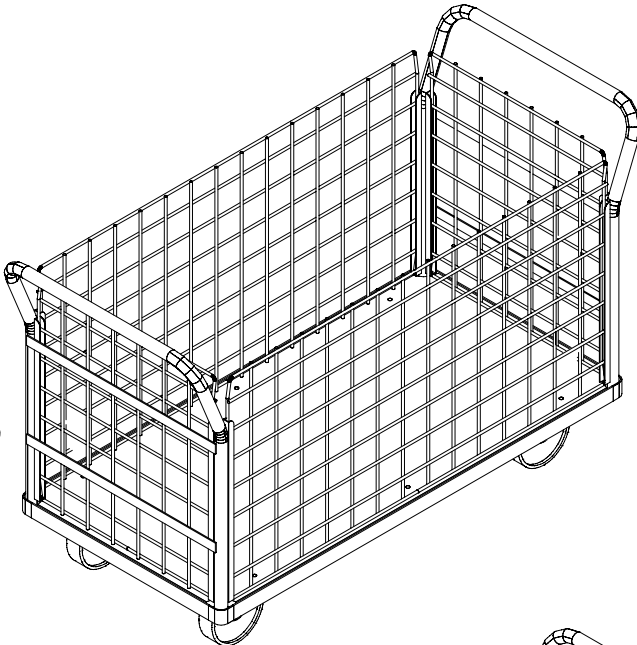

### CONTENTS

REF.	QTY.	DESCRIPTION	REF.	QTY.
1	1	FRAME	H1	16
2	2	RIGID CASTER	H2	16
3	2	SWIVEL CASTER	H3	4
4	1	PLYWOOD BASE	H4	4
5	2	HANDLE	H5	6
6	1	SIDE PANEL	H6	6
7	1	FRONT PANEL	H7	6
8	1	BACK PANEL ASSEMBLY	H8	6

5

6

7

8

THREE SIDES

FOUR SIDES

SECURITY TRUCK