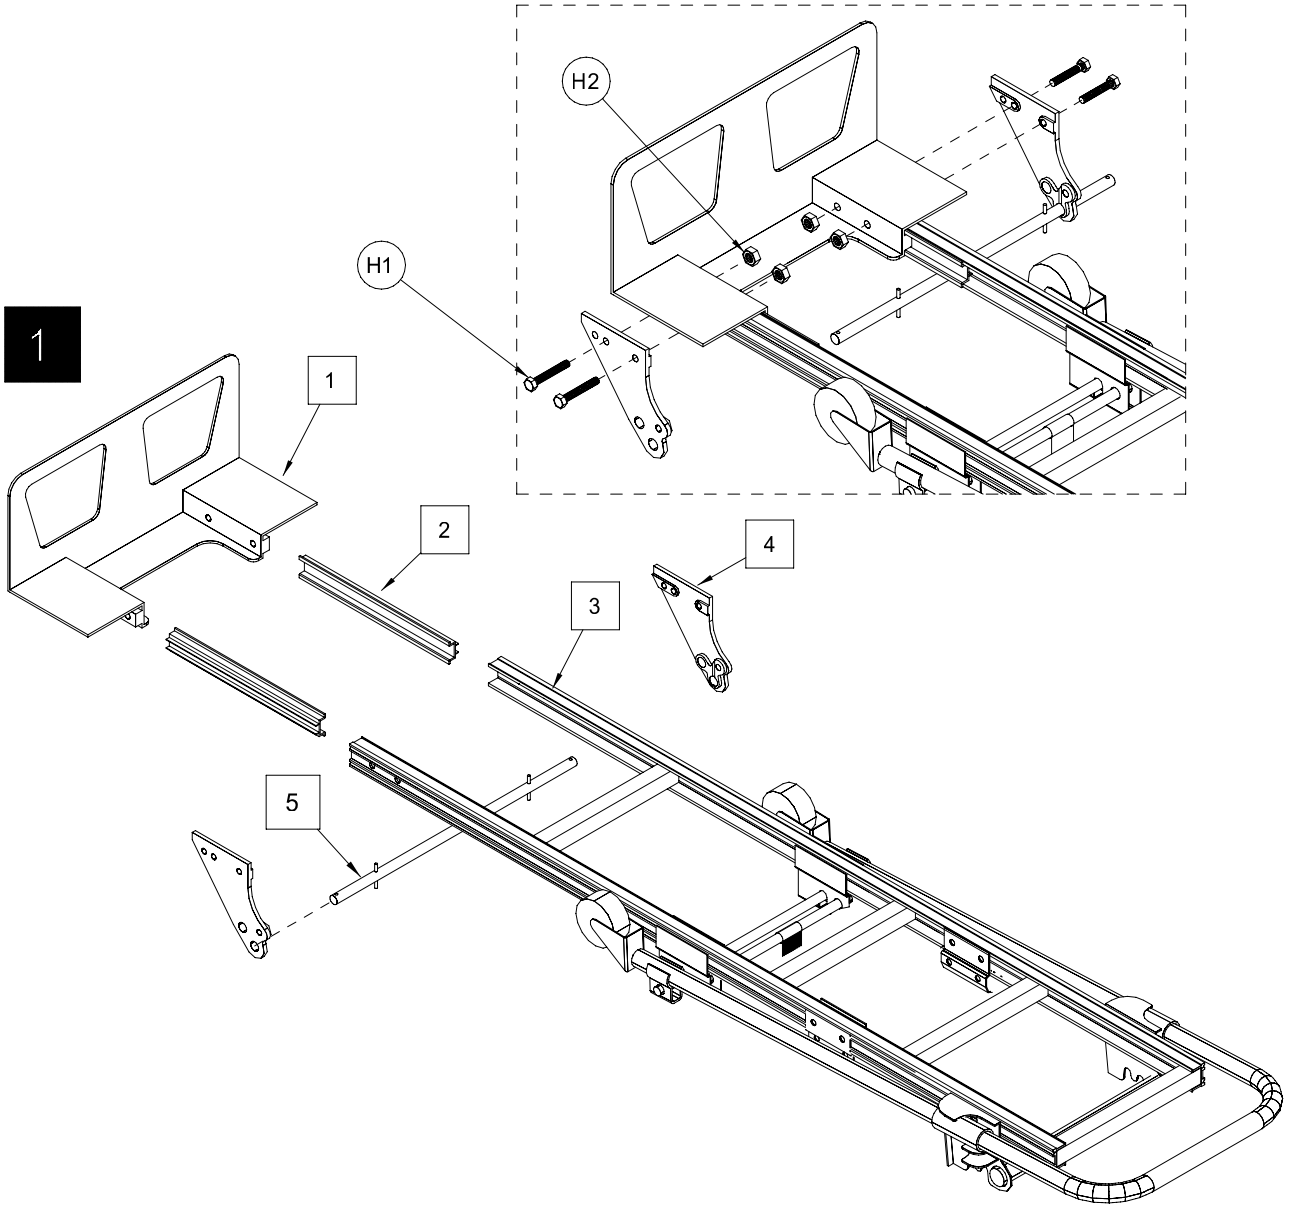

www.globalindustrial.com

1-800-645-2986

2 - in -1 ALUMINUM HAND TRUCK

MODEL # 241666

ASSEMBLY INSTRUCTION

CONTENTS

REF.	QTY.	DESCRIPTION	REF.	QTY.	DESCRIPTION
1	1	NOSE PLATE	H1	4	
2	2	SHIM	H2	4	
3	1	FRAME ASSEMBLY	H3	2	
4	2	AXLE BRACKET	H4	4	
5	1	AXLE	H5	4	
6	2	WHEEL	H6	4	
7	1	HANDLE			

1

2

3

TO CONVERT TO PLATFORM TRUCK

HAND RAIL

PUSH TAB DOWN TO
RELEASE HAND RAIL

⚠ WARNING.
MAKE SURE PIN IS
FULLY ENGAGED IN NOTCH

A

B

LOCKING POSITION

C