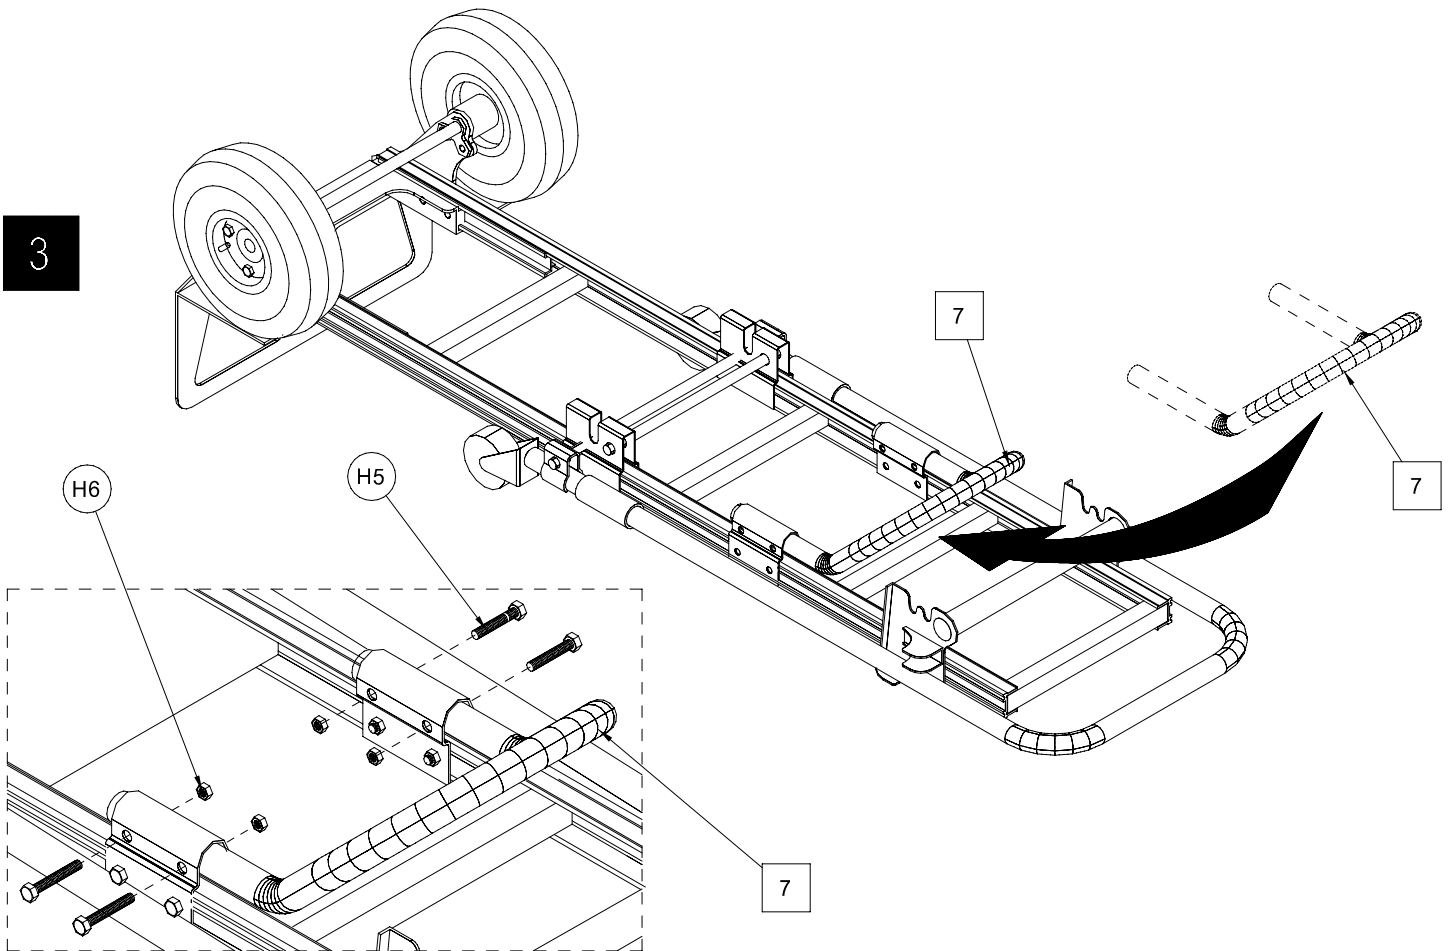

www.globalindustrial.com

1-800-645-2986

2 - in -1 ALUMINUM HAND TRUCK

MODEL # 241666

ASSEMBLY INSTRUCTION

CONTENTS

REF.	QTY.	DESCRIPTION	REF.	QTY.	DESCRIPTION
1	1	NOSE PLATE	H1	4	
2	2	SHIM	H2	4	
3	1	FRAME ASSEMBLY	H3	2	
4	2	AXLE BRACKET	H4	4	
5	1	AXLE	H5	4	
6	2	WHEEL	H6	4	
7	1	HANDLE			

1

2

3

TO CONVERT TO PLATFORM TRUCK

HAND RAIL

PUSH TAB DOWN TO
RELEASE HAND RAIL

⚠ WARNING.
MAKE SURE PIN IS
FULLY ENGAGED IN NOTCH

A

B

LOCKING POSITION

C