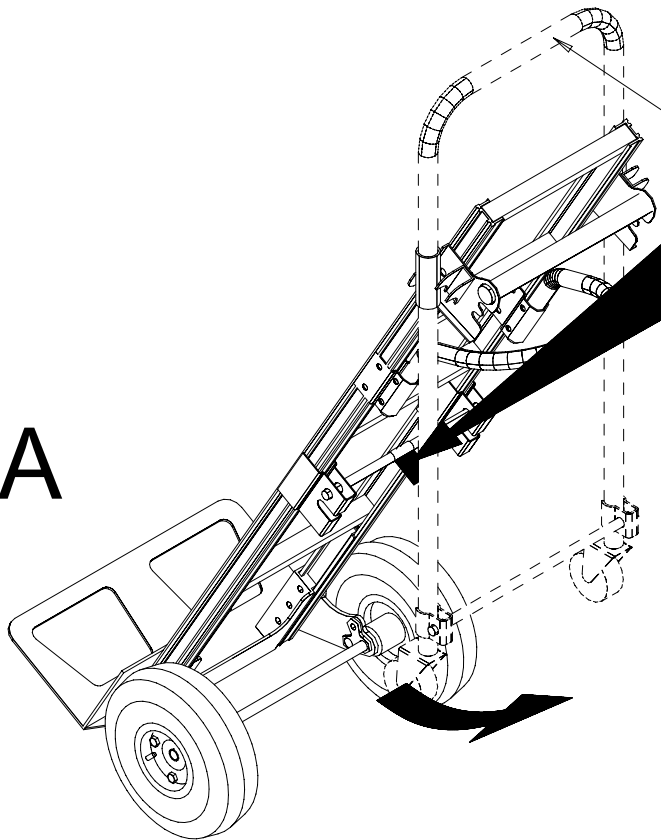

www.globalindustrial.com

1-800-645-2986

2 - in -1 ALUMINUM HAND TRUCK

MODEL # 241666

ASSEMBLY INSTRUCTION

CONTENTS

REF.	QTY.	DESCRIPTION	REF.	QTY.	DESCRIPTION
1	1	NOSE PLATE	H1	4	
2	2	SHIM	H2	4	
3	1	FRAME ASSEMBLY	H3	2	
4	2	AXLE BRACKET	H4	4	
5	1	AXLE	H5	4	
6	2	WHEEL	H6	4	
7	1	HANDLE			

1

2

3

TO CONVERT TO PLATFORM TRUCK

HAND RAIL

PUSH TAB DOWN TO
RELEASE HAND RAIL

⚠ WARNING.
MAKE SURE PIN IS
FULLY ENGAGED IN NOTCH

A

B

LOCKING POSITION

C