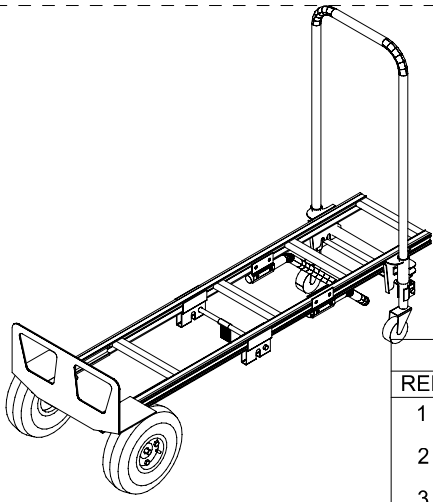

www.globalindustrial.com

1-800-645-2986

2 - in -1 ALUMINUM HAND TRUCK

MODEL # 241666

ASSEMBLY INSTRUCTION

CONTENTS

REF.	QTY.	DESCRIPTION	REF.	QTY.	DESCRIPTION
1	1	NOSE PLATE	H1	4	
2	2	SHIM	H2	4	
3	1	FRAME ASSEMBLY	H3	2	
4	2	AXLE BRACKET	H4	4	
5	1	AXLE	H5	4	
6	2	WHEEL	H6	4	
7	1	HANDLE			

1

2

3

TO CONVERT TO PLATFORM TRUCK

HAND RAIL

PUSH TAB DOWN TO
RELEASE HAND RAIL

⚠ WARNING.
MAKE SURE PIN IS
FULLY ENGAGED IN NOTCH

A