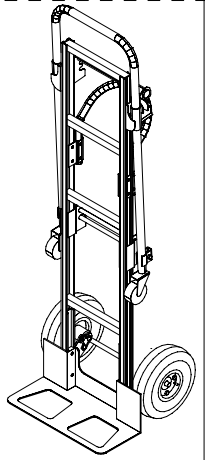

www.globalindustrial.com

1-800-645-2986

2 - in -1 ALUMINUM HAND TRUCK

MODEL # 241666

ASSEMBLY INSTRUCTION

CONTENTS

REF.	QTY.	DESCRIPTION	REF.	QTY.	DESCRIPTION
1	1	NOSE PLATE	H1	4	
2	2	SHIM	H2	4	
3	1	FRAME ASSEMBLY	H3	2	
4	2	AXLE BRACKET	H4	4	
5	1	AXLE	H5	4	
6	2	WHEEL	H6	4	
7	1	HANDLE			

1

2

3

TO CONVERT TO PLATFORM TRUCK

HAND RAIL

PUSH TAB DOWN TO
RELEASE HAND RAIL

⚠ WARNING.
MAKE SURE PIN IS
FULLY ENGAGED IN NOTCH

A