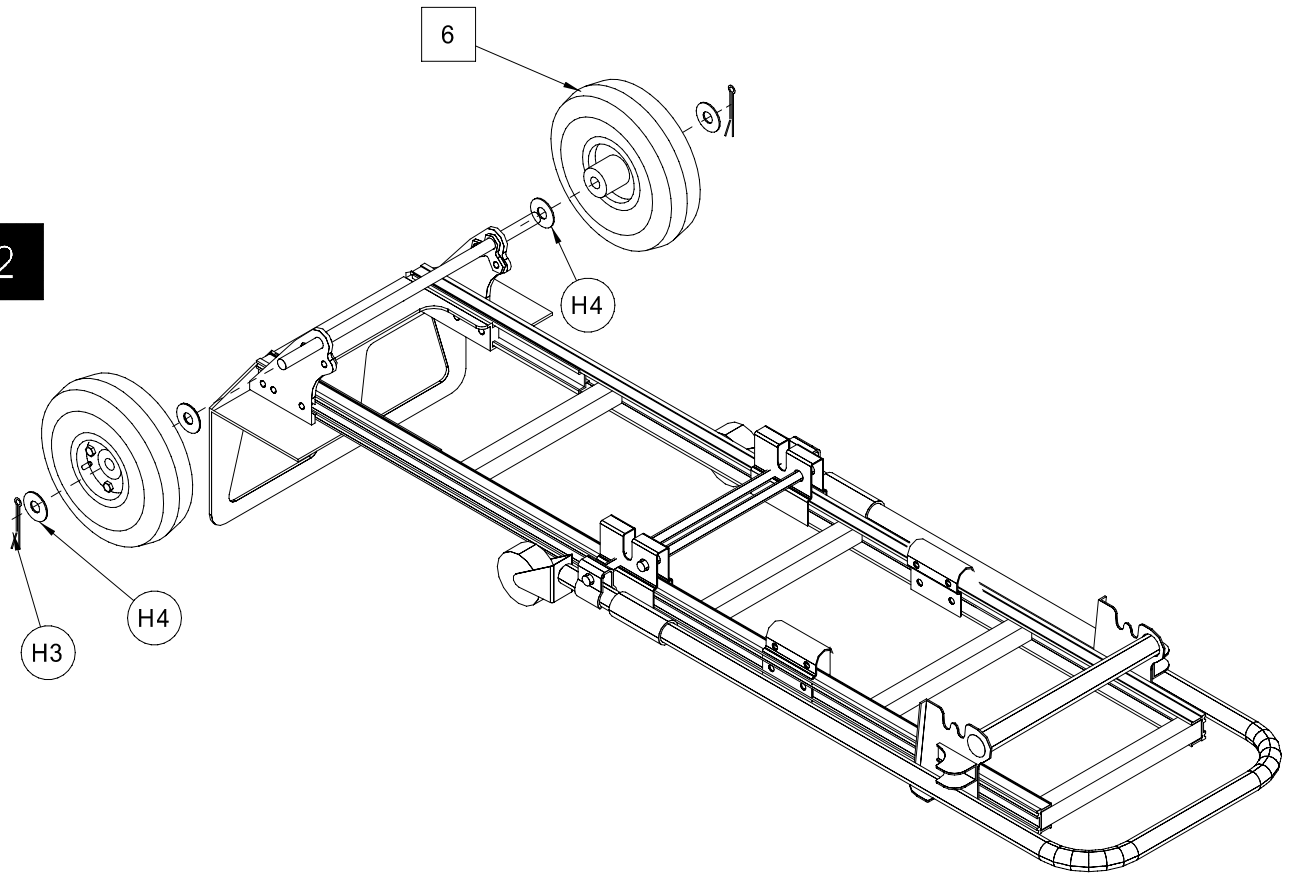

www.globalindustrial.com

1-800-645-2986

2 - in -1 ALUMINUM HAND TRUCK

MODEL # 241666

ASSEMBLY INSTRUCTION

CONTENTS

REF.	QTY.	DESCRIPTION	REF.	QTY.	DESCRIPTION
1	1	NOSE PLATE	H1	4	
2	2	SHIM	H2	4	
3	1	FRAME ASSEMBLY	H3	2	
4	2	AXLE BRACKET	H4	4	
5	1	AXLE	H5	4	
6	2	WHEEL	H6	4	
7	1	HANDLE			

1

2

3

TO CONVERT TO PLATFORM TRUCK

HAND RAIL

PUSH TAB DOWN TO
RELEASE HAND RAIL

⚠ WARNING.
MAKE SURE PIN IS
FULLY ENGAGED IN NOTCH

A

B

LOCKING POSITION

C