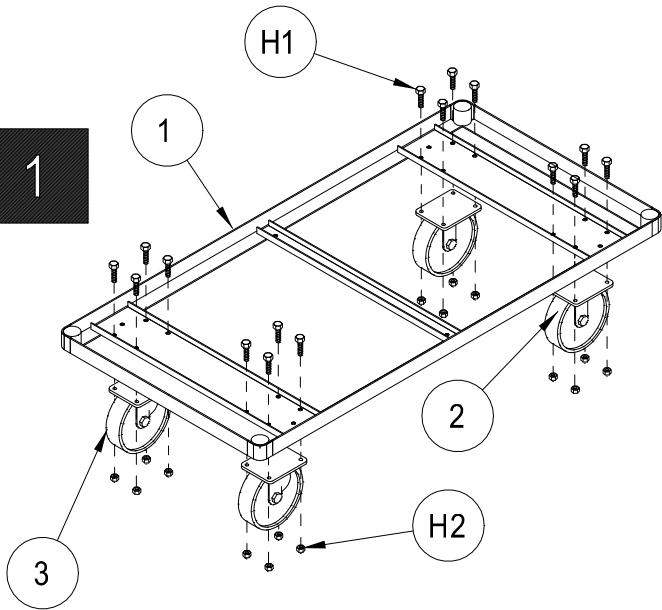

CONTENTS

REF.	QTY.	DESCRIPTION	REF.	QTY.
1	1	FRAME	H1	16
2	2	RIGID CASTER	H2	16
3	2	SWIVEL CASTER	H3	4
4	1	PLYWOOD BASE	H4	4
5	2	HANDLE		

1