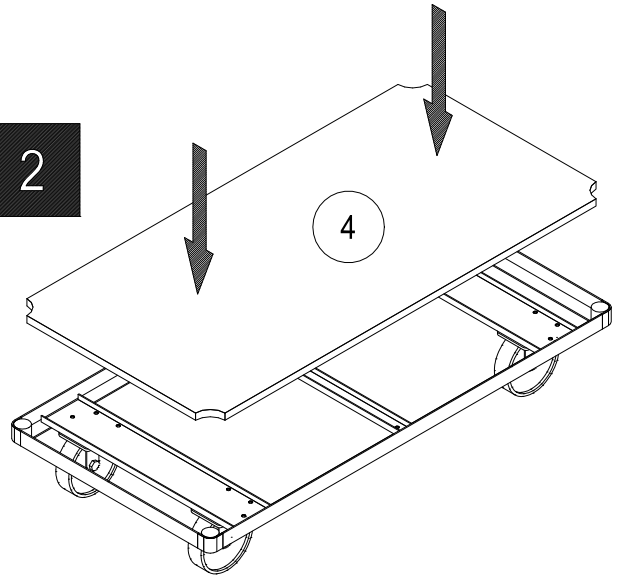

www.globalindustrial.com

1-800-645-2986

WOOD DECK PLATFORM TUCK

ASSEMBLY INSTRUCTION

MODEL 241683

CONTENTS

REF.	QTY.	DESCRIPTION	REF.	QTY.
1	1	FRAME	H1	16
2	2	RIGID CASTER	H2	16
3	2	SWIVEL CASTER	H3	4
4	1	PLYWOOD BASE	H4	4
5	2	HANDLE		

1

2

3