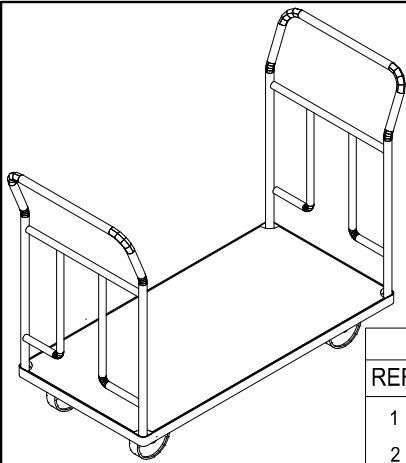

www.globalindustrial.com

1-800-645-2986

WOOD DECK PLATFORM TUCK

ASSEMBLY INSTRUCTION

MODEL 241683

CONTENTS

REF.	QTY.	DESCRIPTION	REF.	QTY.
1	1	FRAME	H1	16
2	2	RIGID CASTER	H2	16
3	2	SWIVEL CASTER	H3	4
4	1	PLYWOOD BASE	H4	4
5	2	HANDLE		