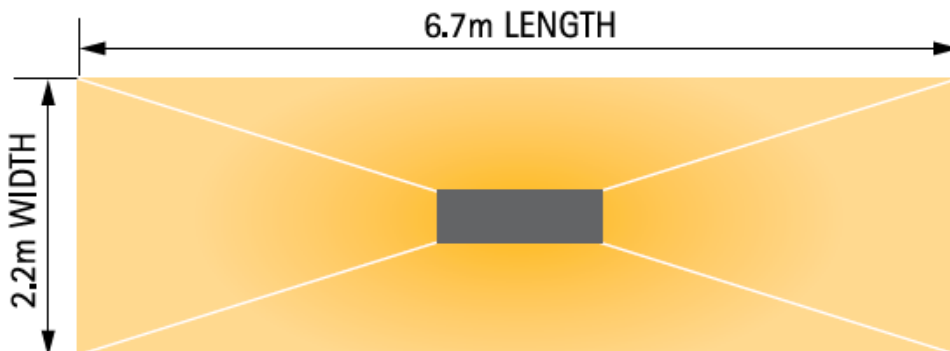

Solaira ICR H1 Ceiling Mount/Hang

Height = 2.5m. Coverage Area = 6.8m sq.

Solaira ICR H2 Ceiling Mount/Hang

Height = 3.0m. Coverage Area = 10.5m sq.

Solaira ICR H3 Ceiling Mount/Hang

Height = 3.5m. Coverage Area = 14.8m sq.