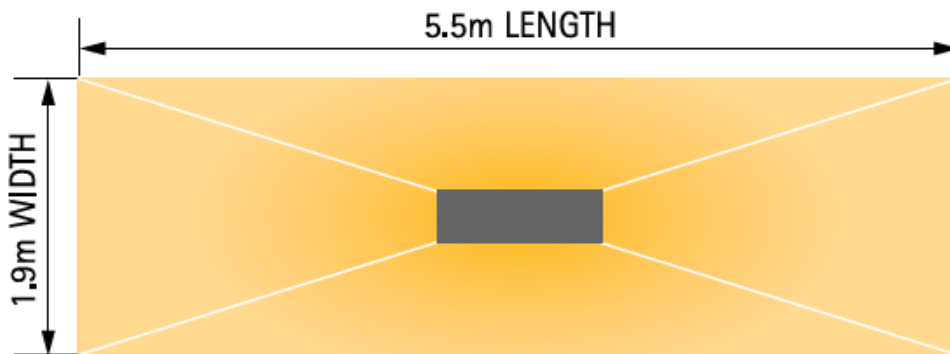

Solaira ICR H1 Ceiling Mount/Hang

Height = 2.5m. Coverage Area = 6.8m sq.

Solaira ICR H2 Ceiling Mount/Hang

Height = 3.0m. Coverage Area = 10.5m sq.

Solaira ICR H3 Ceiling Mount/Hang

Height = 3.5m. Coverage Area = 14.8m sq.