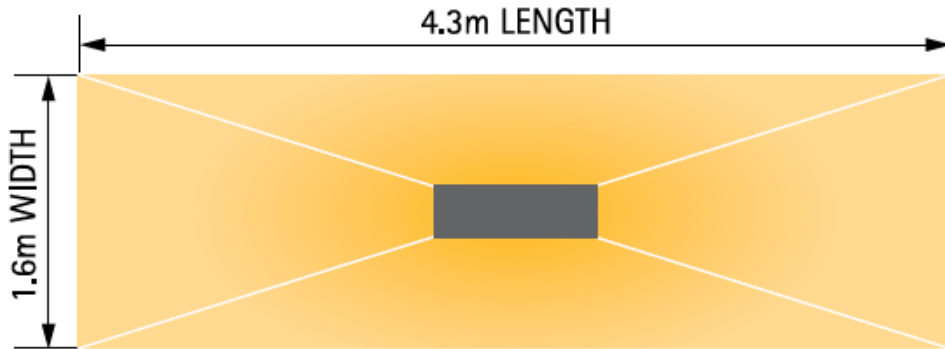

Solaira ICR H1 Ceiling Mount/Hang

Height = 2.5m. Coverage Area = 6.8m sq.

Solaira ICR H2 Ceiling Mount/Hang

Height = 3.0m. Coverage Area = 10.5m sq.

Solaira ICR H3 Ceiling Mount/Hang

Height = 3.5m. Coverage Area = 14.8m sq.