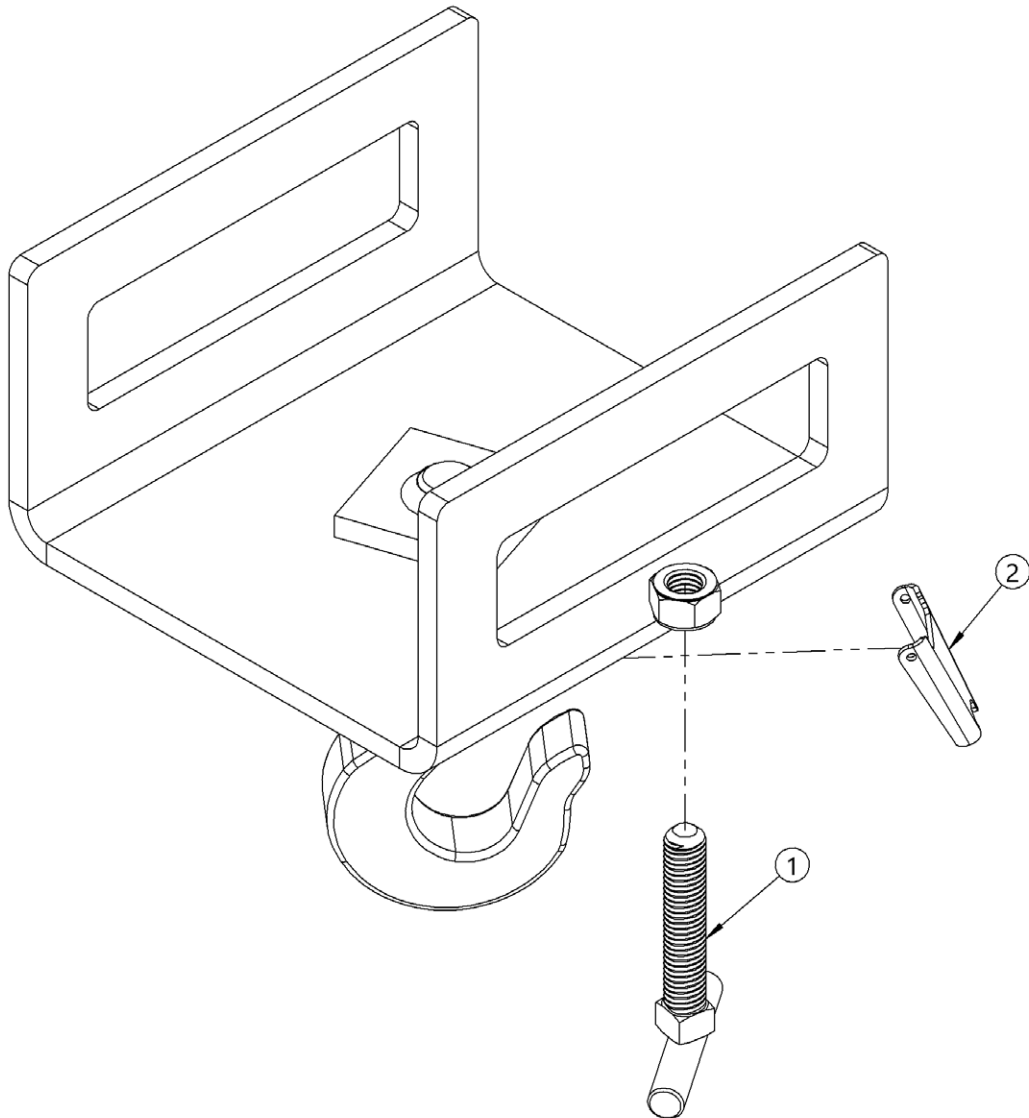

**Parts Diagram of Morse Model 284 Fork Hook**

ITEM NO.	PART NUMBER	DESCRIPTION	QTY.
1	58-P	SET SCREW, LOCK TEE, 285	1
2	2945-P	LATCH, HOOK SAFETY, 284	1