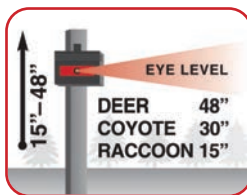

Four of the units are needed to give 360 degree protection.

Mount the units eye level to the predator