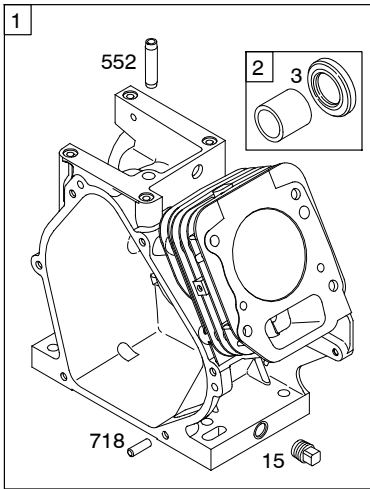

15T200

15A

1319A WARNING LABEL

REQUIRED when replacing parts with warning labels affixed.

1058 OPERATOR'S MANUAL

1330 REPAIR MANUAL

1036 EMISSIONS LABEL

Illustrations cover a range of engines. Parts shown without corresponding text may not be used on your specific engine.
10000-2 Assemblies include all parts shown in frames. 09/23/2012