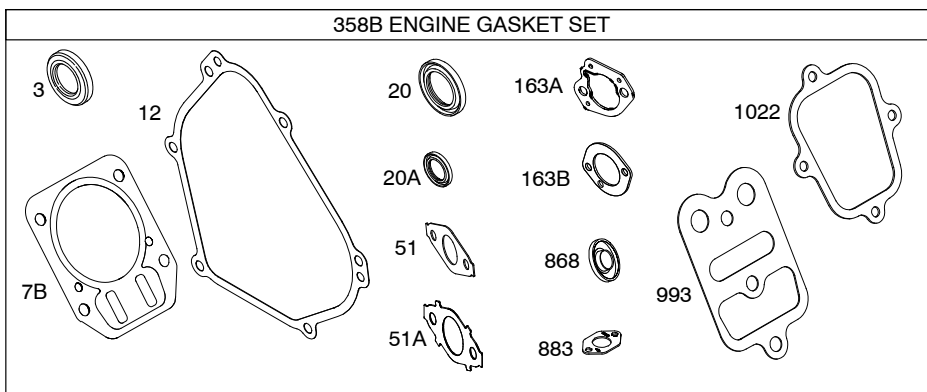

Illustrations cover a range of engines. Parts shown without corresponding text may not be used on your specific engine.
10000-2 Assemblies include all parts shown in frames. 09/23/2012