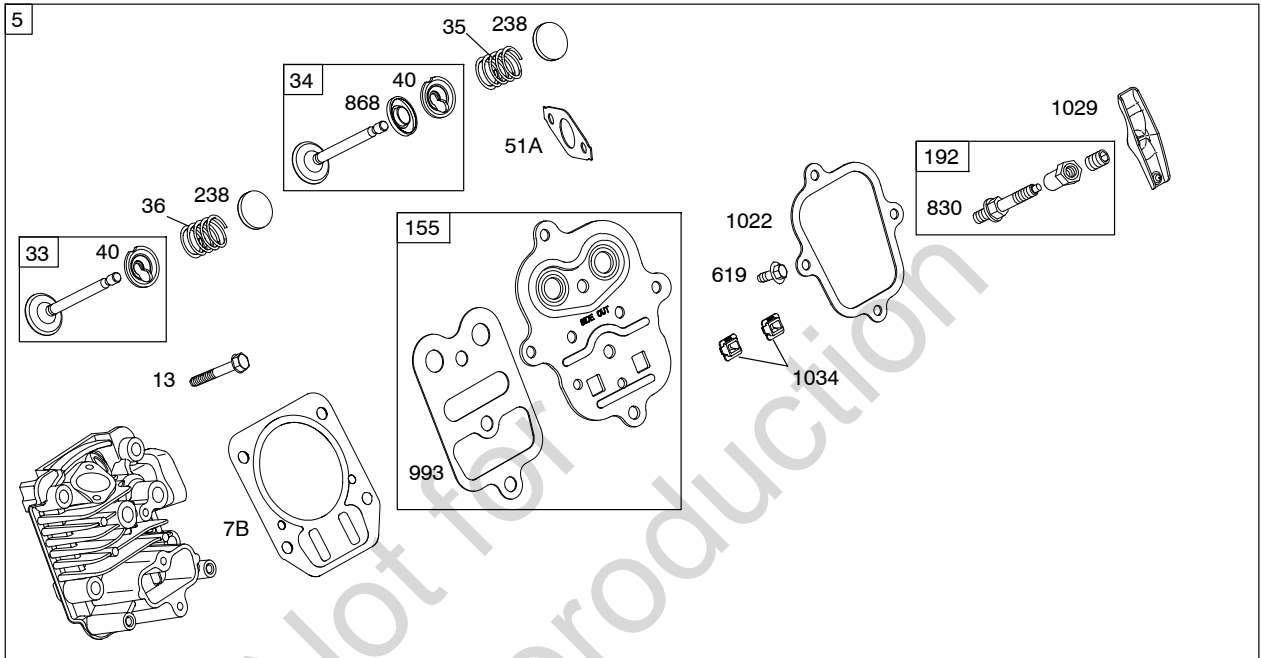

Illustrated Parts List

Model Series

15T200

TYPE NUMBERS
0001 through 1749.

TABLE OF CONTENTS

Air Cleaner	6
Blower Housing	8
Camshaft	2
Carburetor	5
Controls	7
Crankcase Cover	3
Crankshaft	2
Cylinder	2
Cylinder Head	4
Electric Starter	8
Exhaust System	6
Flywheel	8
Fuel Supply	5
Governor Spring	7
Ignition	7
Kits/Gaskets - Carburetor	5
Kits/Gaskets - Engine	2
Kits/Gaskets - Valve	4
Lubrication	3
Piston Group	2
Rewind Starter	8

REQUIRED when replacing parts with warning labels affixed.

1319A WARNING LABEL

REQUIRED when replacing parts with warning labels affixed.

1058 OPERATOR'S MANUAL

1330 REPAIR MANUAL

1036 EMISSIONS LABEL

24

Illustrations cover a range of engines. Parts shown without corresponding text may not be used on your specific engine.
 10000-2 Assemblies include all parts shown in frames. 09/23/2012

Not for
Reproduction

190B

Illustrations cover a range of engines. Parts shown without corresponding text may not be used on your specific engine.
 10000-5 Assemblies include all parts shown in frames. 09/23/2012