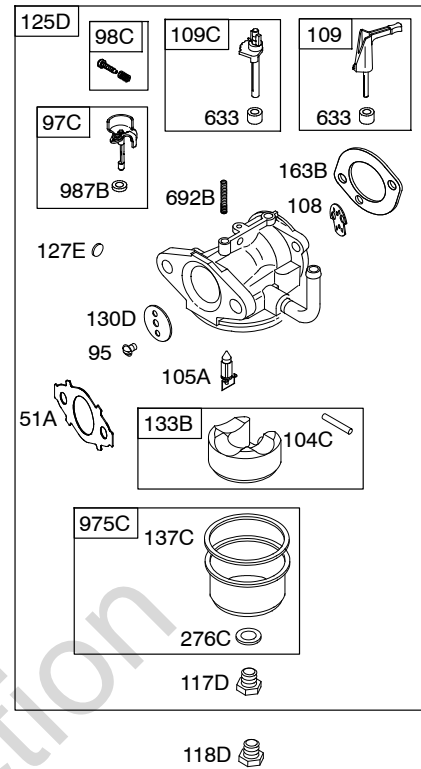

Illustrated Parts List

Model Series

15T200

TYPE NUMBERS
0001 through 1749.

TABLE OF CONTENTS

Air Cleaner	6
Blower Housing	8
Camshaft	2
Carburetor	5
Controls	7
Crankcase Cover	3
Crankshaft	2
Cylinder	2
Cylinder Head	4
Electric Starter	8
Exhaust System	6
Flywheel	8
Fuel Supply	5
Governor Spring	7
Ignition	7
Kits/Gaskets - Carburetor	5
Kits/Gaskets - Engine	2
Kits/Gaskets - Valve	4
Lubrication	3
Piston Group	2
Rewind Starter	8

REQUIRED when replacing parts with warning labels affixed.

1319A WARNING LABEL

REQUIRED when replacing parts with warning labels affixed.

1058 OPERATOR'S MANUAL

1330 REPAIR MANUAL

1036 EMISSIONS LABEL

24

Illustrations cover a range of engines. Parts shown without corresponding text may not be used on your specific engine.
 10000-2 Assemblies include all parts shown in frames. 09/23/2012

Not for
Reproduction

190B

Illustrations cover a range of engines. Parts shown without corresponding text may not be used on your specific engine.
 10000-5 Assemblies include all parts shown in frames. 09/23/2012