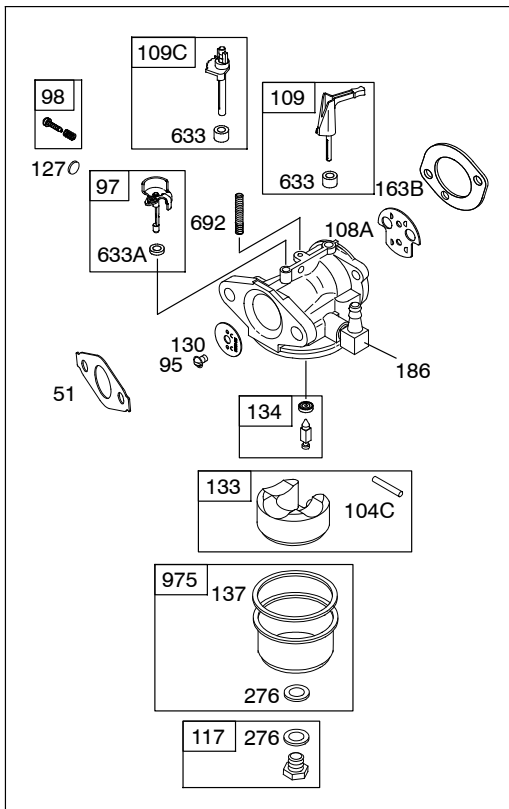

190B

Illustrations cover a range of engines. Parts shown without corresponding text may not be used on your specific engine.
10000-5 Assemblies include all parts shown in frames. 09/23/2012