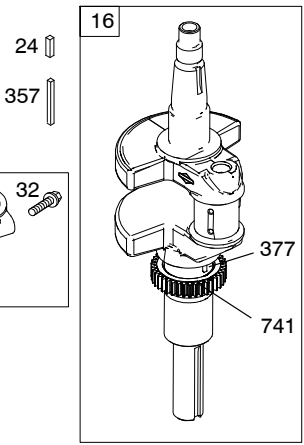

Illustrations cover a range of engines. Parts shown without corresponding text may not be used on your specific engine.
10504-2 **Assemblies include all parts shown in frames.** **04/09/2014**