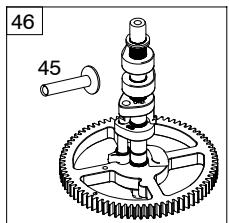

Illustrations cover a range of engines. Parts shown without corresponding text may not be used on your specific engine.
10504-2 **Assemblies include all parts shown in frames.** **04/09/2014**