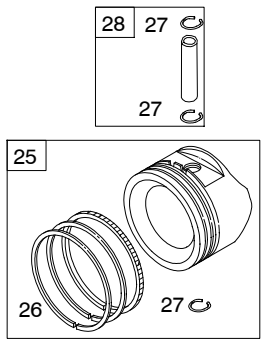

Illustrations cover a range of engines. Parts shown without corresponding text may not be used on your specific engine.
10504-2 **Assemblies include all parts shown in frames.** **04/09/2014**