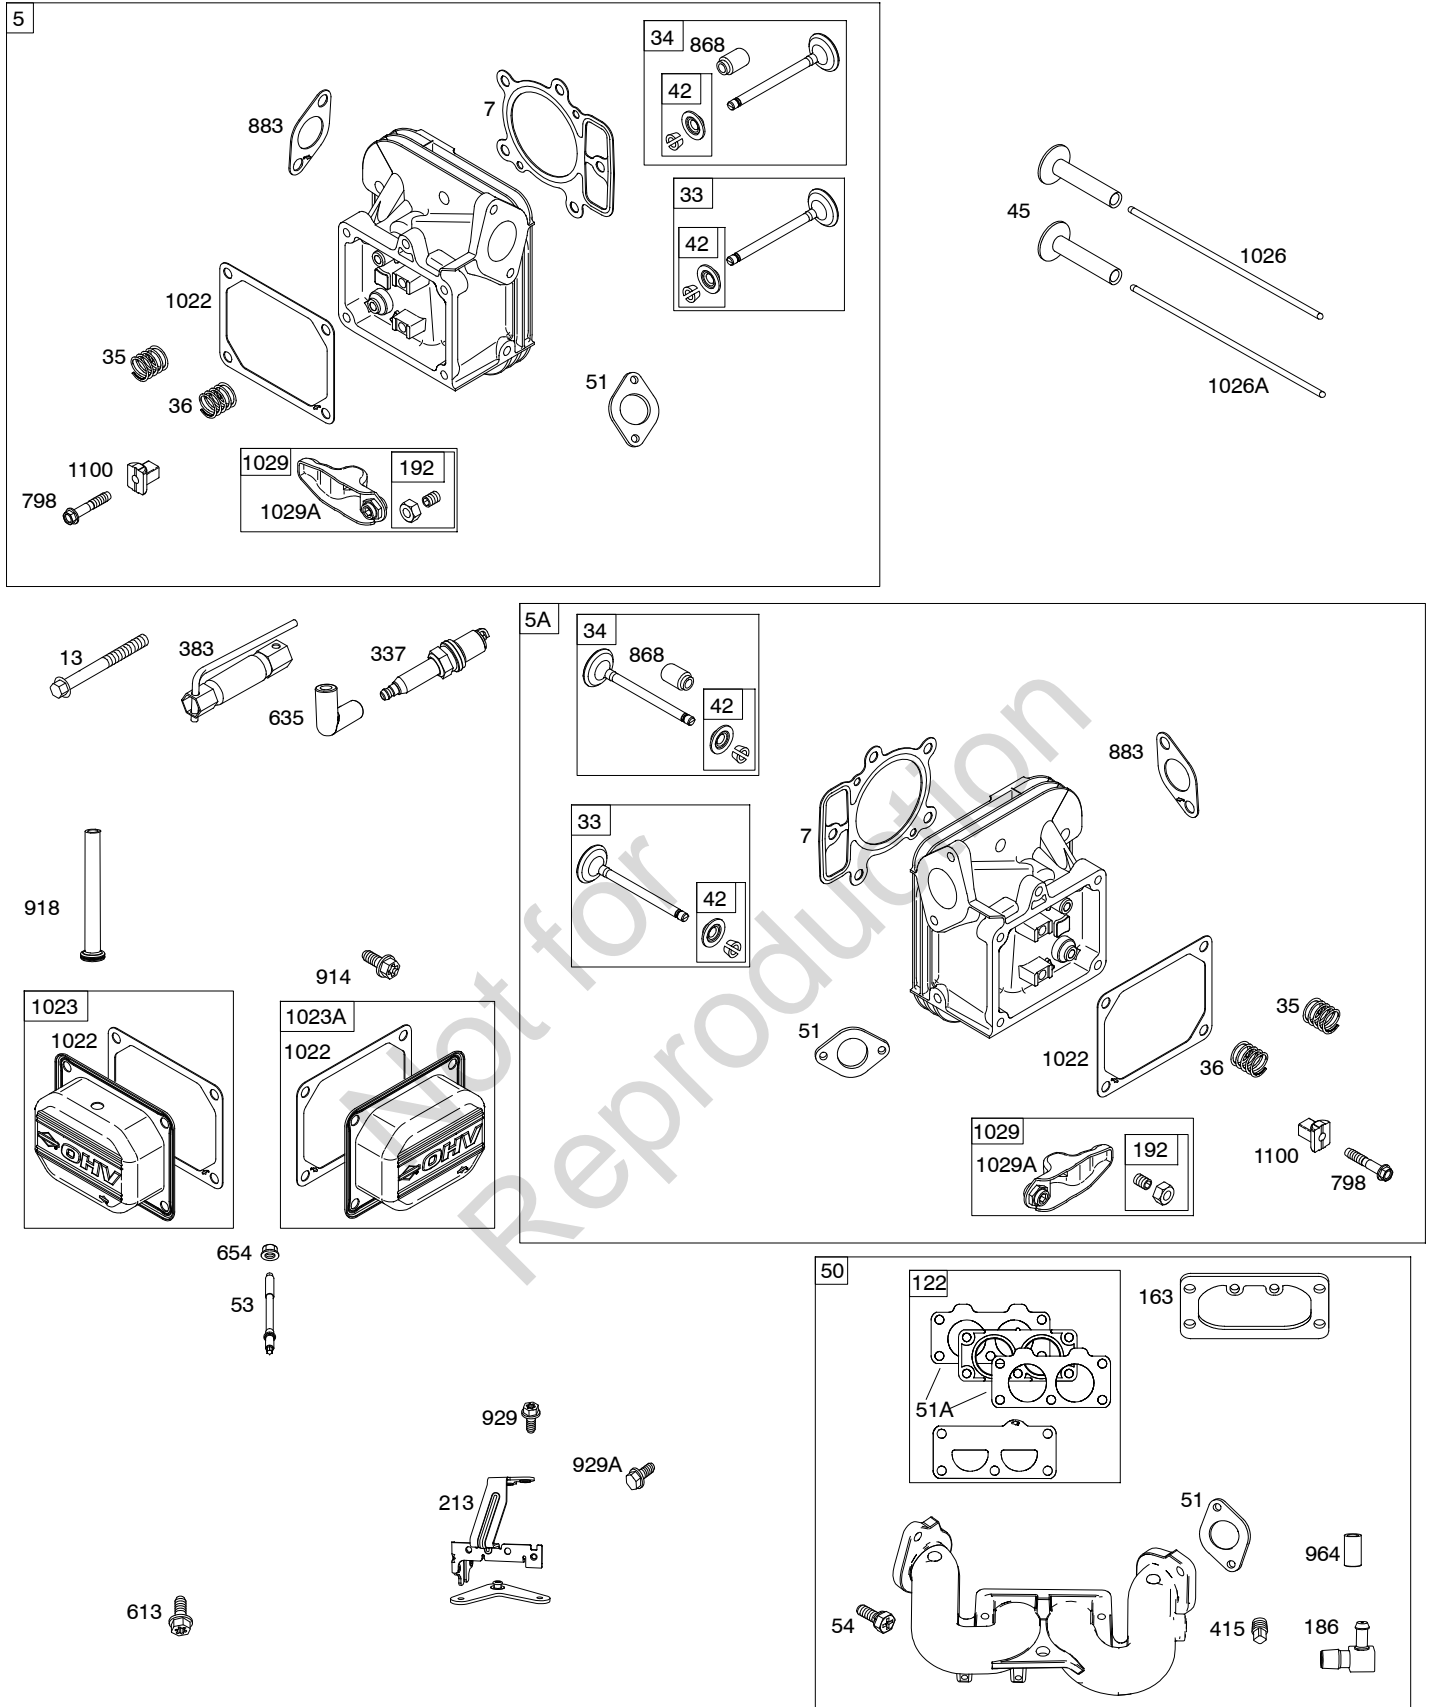

44T800

Illustrations cover a range of engines. Parts shown without corresponding text may not be used on your specific engine.
10504-4 Assemblies include all parts shown in frames. 04/09/2014