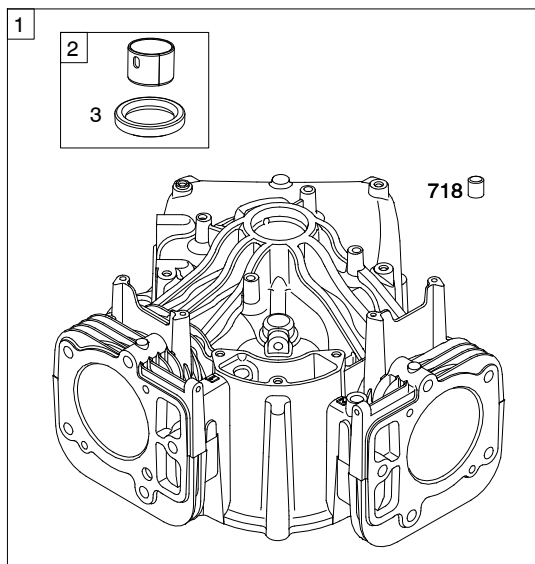

Illustrations cover a range of engines. Parts shown without corresponding text may not be used on your specific engine.
10504-2 **Assemblies include all parts shown in frames.** **04/09/2014**