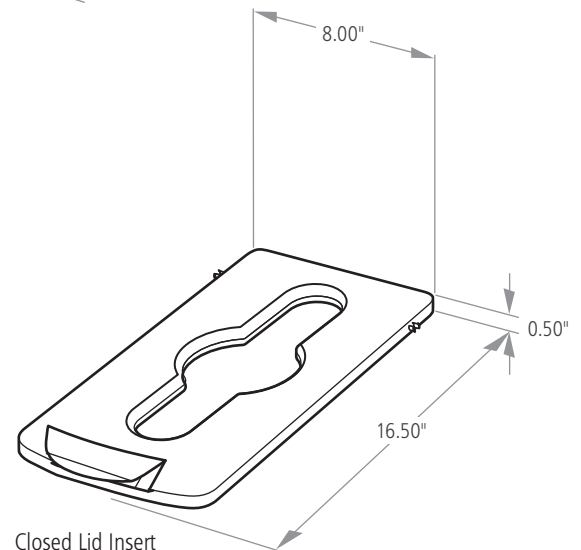

COLORS AVAILABLE

Red, Yellow, Green, Blue, Black, Dark Grey, Brown

Material Composition:

Polypropylene

Compatibility:

- Compatible with Slim Jim® Recycling Station Starter Kit and Slim Jim® Recycling Station Billboards

Paper Lid Insert

Bottles/Cans Lid Insert

Closed Lid Insert

SLIM JIM® RECYCLING STATION LID INSERTS

SKU #	DESCRIPTION	COLOR	LENGTH	WIDTH	HEIGHT	PACK SIZE
			IN	IN	IN	
2007192	CLOSED LID INSERT	RED	16.50	8.00	0.50	1
2007193	BOTTLES/CANS LID INSERT	RED	16.50	8.00	0.50	1
2007194	PAPER SLOT LID INSERT	RED	16.50	8.00	0.50	1
2007195	MIXED RECYCLING LID INSERT	RED	16.50	8.00	0.50	1
2007200	CLOSED LID INSERT	YELLOW	16.50	8.00	0.50	1
2007881	BOTTLES/CANS LID INSERT	YELLOW	16.50	8.00	0.50	1
2007882	PAPER SLOT LID INSERT	YELLOW	16.50	8.00	0.50	1
2007883	MIXED RECYCLING LID INSERT	YELLOW	16.50	8.00	0.50	1
2007884	CLOSED LID INSERT	GREEN	16.50	8.00	0.50	1
2007885	BOTTLES/CANS LID INSERT	GREEN	16.50	8.00	0.50	1
2007886	PAPER SLOT LID INSERT	GREEN	16.50	8.00	0.50	1
2007887	MIXED RECYCLING LID INSERT	GREEN	16.50	8.00	0.50	1
2007888	CLOSED LID INSERT	BLUE	16.50	8.00	0.50	1
2007889	BOTTLES/CANS LID INSERT	BLUE	16.50	8.00	0.50	1
2007890	PAPER SLOT LID INSERT	BLUE	16.50	8.00	0.50	1
2007891	MIXED RECYCLING LID INSERT	BLUE	16.50	8.00	0.50	1
2007892	CLOSED LID INSERT	BLACK	16.50	8.00	0.50	1
2007893	BOTTLES/CANS LID INSERT	BLACK	16.50	8.00	0.50	1
2007894	PAPER SLOT LID INSERT	BLACK	16.50	8.00	0.50	1
2007895	MIXED RECYCLING LID INSERT	BLACK	16.50	8.00	0.50	1
2007896	CLOSED LID INSERT	DARK GREY	16.50	8.00	0.50	1
2007897	BOTTLES/CANS LID INSERT	DARK GREY	16.50	8.00	0.50	1
2007898	PAPER SLOT LID INSERT	DARK GREY	16.50	8.00	0.50	1
2007899	MIXED RECYCLING LID INSERT	DARK GREY	16.50	8.00	0.50	1
2007900	CLOSED LID INSERT	BROWN	16.50	8.00	0.50	1
2007902	BOTTLES/CANS LID INSERT	BROWN	16.50	8.00	0.50	1
2007903	PAPER SLOT LID INSERT	BROWN	16.50	8.00	0.50	1
2007904	MIXED RECYCLING LID INSERT	BROWN	16.50	8.00	0.50	1