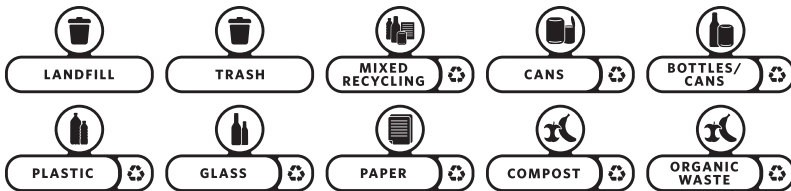

COLORS AVAILABLE

Red, Yellow, Green, Blue, Black, Dark Grey, Brown

Material Composition:

Polypropylene

Compatibility:

- Compatible with Slim Jim® Recycling Station Starter Kit, Slim Jim® Recycling Station Lid Inserts, and Slim Jim® Recycling Station Waste Stream Label Kits.