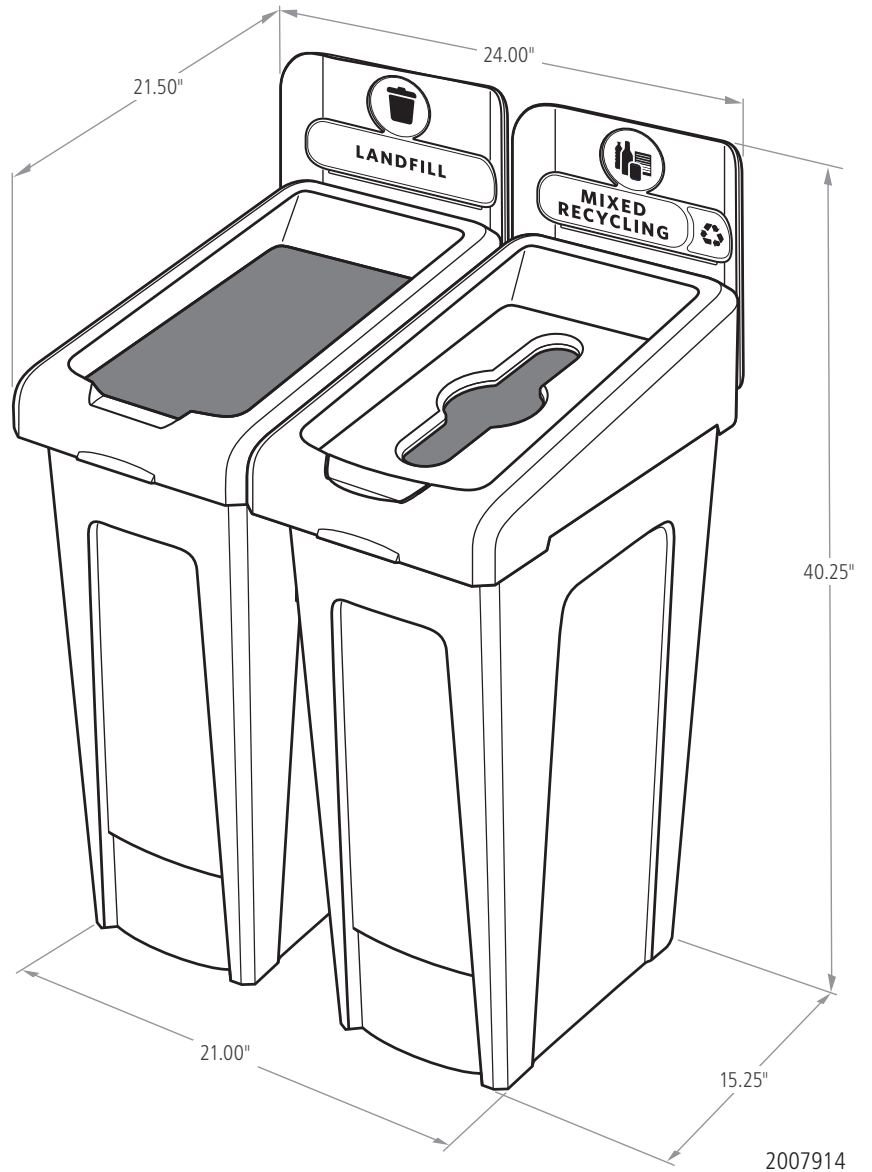

Features and Benefits:

- Simple and durable execution. Components snap in place without the use of hardware
- Hinging lid inserts are optimized to fit any size recyclable
- Venting channels for easy liner removal and a cinch grip to secure and hide liner bags

COLORS AVAILABLE

Black/Blue, Black/Yellow

Material Composition:

Base: Polyethylene blend
 Lid: Polyethylene blend
 Connector: Polypropylene
 Billboard: Polypropylene
 Lid insert: Polypropylene

SLIM JIM® RECYCLING STATION 2-STREAM KIT