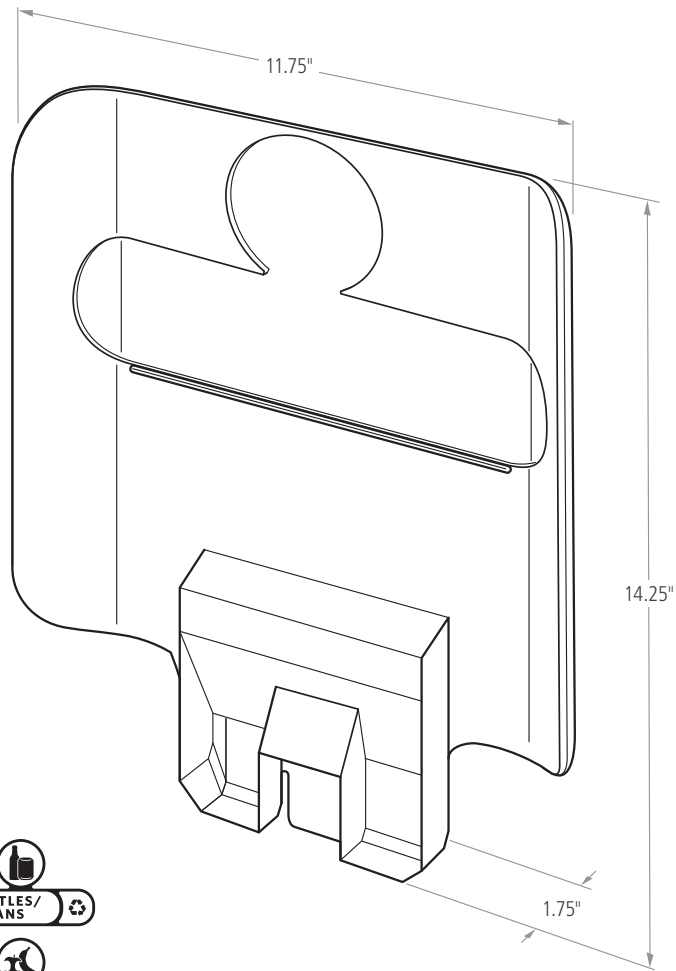

Waste Stream Label Kit - 1977787

SLIM JIM® RECYCLING STATION BILLBOARDS

SKU #	DESCRIPTION	COLOR	DEPTH IN	WIDTH IN	HEIGHT IN	PACK SIZE
2007905	BILLBOARD	RED	1.75	11.75	14.25	1
2007907	BILLBOARD	YELLOW	1.75	11.75	14.25	1
2007908	BILLBOARD	GREEN	1.75	11.75	14.25	1
2007909	BILLBOARD	BLUE	1.75	11.75	14.25	1
2007910	BILLBOARD	BLACK	1.75	11.75	14.25	1
2007911	BILLBOARD	DARK GREY	1.75	11.75	14.25	1
2007912	BILLBOARD	BROWN	1.75	11.75	14.25	1
1977787	LABEL KIT: ENGLISH (UNITED STATES)	WHITE	0.063	9.55	5.59	1
2007922	LABEL KIT: FRENCH/ENGLISH (CANADA)	WHITE	0.063	9.55	5.59	1
2007921	LABEL KIT: ENGLISH (UNITED KINGDOM)	WHITE	0.063	9.55	5.59	1
2007924	LABEL KIT: ENGLISH (AUSTRALIA)	WHITE	0.063	9.55	5.59	1
2007923	LABEL KIT: SPANISH	WHITE	0.063	9.55	5.59	1
2007920	LABEL KIT: CHINESE/ENGLISH	WHITE	0.063	9.55	5.59	1