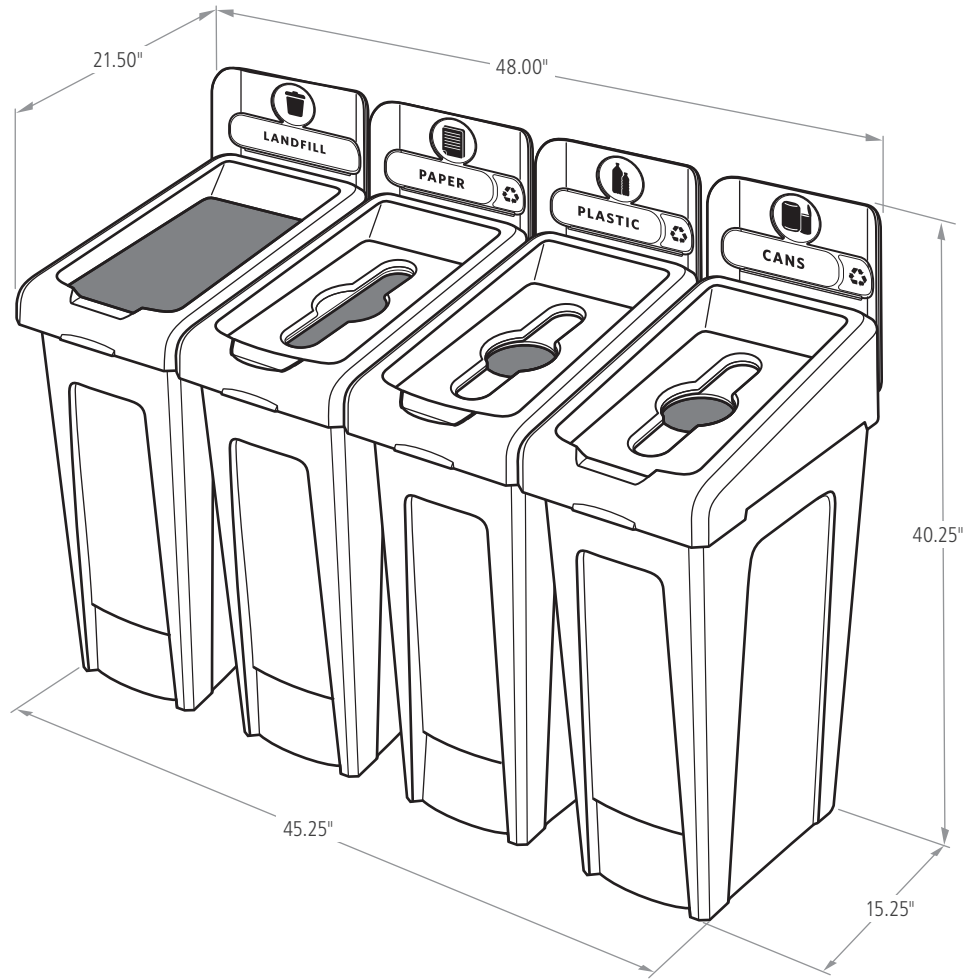

SLIM JIM® RECYCLING STATION 4-STREAM KIT

An adaptable recycling solution offers a front-of-house look with smart functionality.

Features and Benefits:

- Components snap in place without the use of hardware
- Hinging lid inserts are optimized to fit any size recyclable
- Venting channels for easy liner removal and a cinch grip to secure and hide liner bags

COLORS AVAILABLE

Black/Blue/Red/Yellow

Material Composition:

- Base: Polyethylene blend
- Lid: Polyethylene blend
- Connector: Polypropylene
- Billboard: Polypropylene
- Lid insert: Polypropylene

2007919

SLIM JIM® RECYCLING STATION 4-STREAM KIT

SKU #	DESCRIPTION	COLOR	CAPACITY GAL	LENGTH IN	WIDTH IN	HEIGHT IN	PACK SIZE
2007919	4-STREAM STATION LANDFILL/PAPER/PLASTIC/CANS	BLACK/BLUE/RED/YELLOW	23/23/23/23	21.50	48.00	40.25	1

162707 |

©2017 Rubbermaid Commercial Products LLC
8900 Northpointe Executive Park Drive, Huntersville, NC 28078