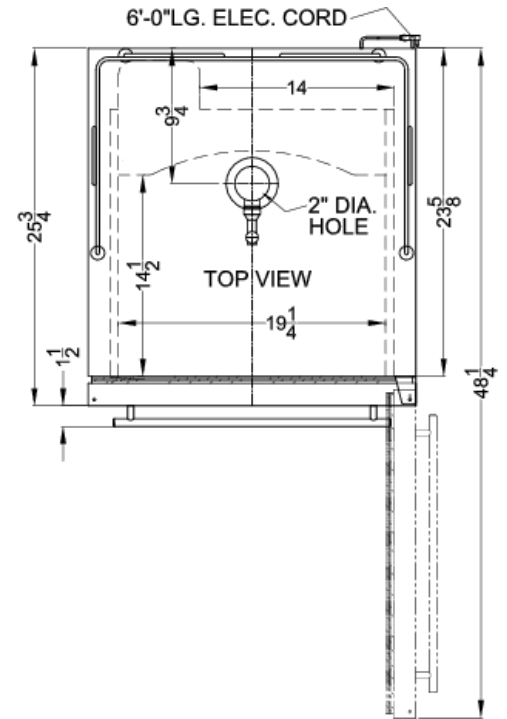

SBC677BI Specifications:

Overview	
Height	34.5"
Width	23.63"
Depth	25.75"
Depth with Handle	27.25"
Depth with door at 90°	48.25"
Capacity	6.5 cu.ft.
Defrost Type	Frost-Free
Door	Stainless Steel
Cabinet	Black
US Electrical Safety	ETL
Canadian Electrical Safety	ETL-C
Energy Usage/Year	308.0kWh/year
Amps	1.1
Voltage/Frequency	115 V AC/60 Hz
Weight	106.0 lbs.
Shipping Weight	120.0 lbs.
Parts & Labor Warranty	1 Year
Compressor Warranty	5 Years
Beer Dispenser	
Door Swing	RHD
Reversible	Yes
Tap Kit	Yes
Height with Tap	50.0"
Number of Taps	1
Adjustable Shelves	Yes
Shelf Type	Glass
Shelf Qty	2
Thermostat Type	Digital
Interior Light	Yes
Fan Type	Interior and Exterior
Refrigerant	R600a
Refrigerant Amount	1.2 oz.
High Side PSI	277.0
Low Side PSI	103.0
Inter Height	27.75"
Interior Width	19.25"
Interior Depth	24.25"

Compressor Step Height	6.25"
Compressor Step Width	19.25"
Compressor Step Depth	9.75"
Wheel Qty	4
Surface	Stainless Steel
Temperature Range	32° to 50°F

SUMMIT APPLIANCE DIVISION FELIX STORCH, INC.

770 Garrison Avenue, Bronx, NY 10474 USA TEL 718-893-3900 FAX 844-478-8799 info@summitappliance.com www.summitappliance.com