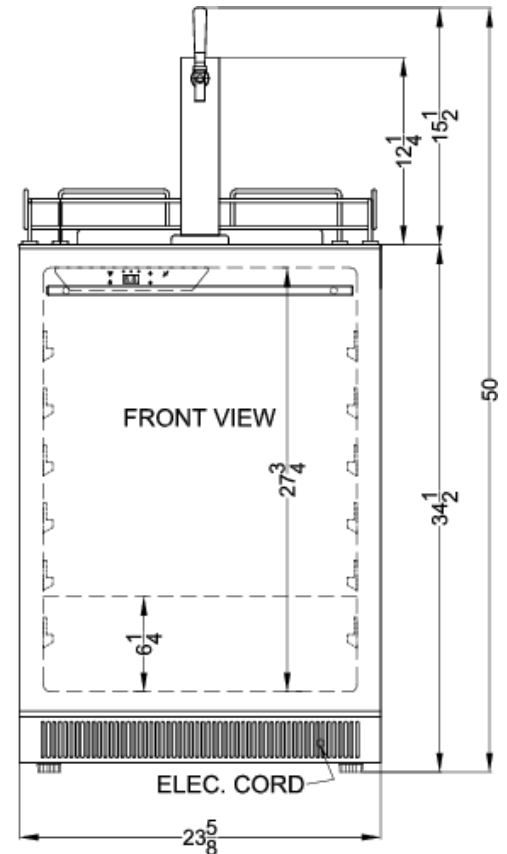

SBC677BI Specifications:

Overview	
Height	34.5"
Width	23.63"
Depth	25.75"
Depth with Handle	27.25"
Depth with door at 90°	48.25"
Capacity	6.5 cu.ft.
Defrost Type	Frost-Free
Door	Stainless Steel
Cabinet	Black
US Electrical Safety	ETL
Canadian Electrical Safety	ETL-C
Energy Usage/Year	308.0kWh/year
Amps	1.1
Voltage/Frequency	115 V AC/60 Hz
Weight	106.0 lbs.
Shipping Weight	120.0 lbs.
Parts & Labor Warranty	1 Year
Compressor Warranty	5 Years
Beer Dispenser	
Door Swing	RHD
Reversible	Yes
Tap Kit	Yes
Height with Tap	50.0"
Number of Taps	1
Adjustable Shelves	Yes
Shelf Type	Glass
Shelf Qty	2
Thermostat Type	Digital
Interior Light	Yes
Fan Type	Interior and Exterior
Refrigerant	R600a
Refrigerant Amount	1.2 oz.
High Side PSI	277.0
Low Side PSI	103.0
Inter Height	27.75"
Interior Width	19.25"
Interior Depth	24.25"

Compressor Step Height	6.25"
Compressor Step Width	19.25"
Compressor Step Depth	9.75"
Wheel Qty	4
Surface	Stainless Steel
Temperature Range	32° to 50°F

SUMMIT APPLIANCE DIVISION FELIX STORCH, INC.

770 Garrison Avenue, Bronx, NY 10474 USA TEL 718-893-3900 FAX 844-478-8799 info@summitappliance.com www.summitappliance.com