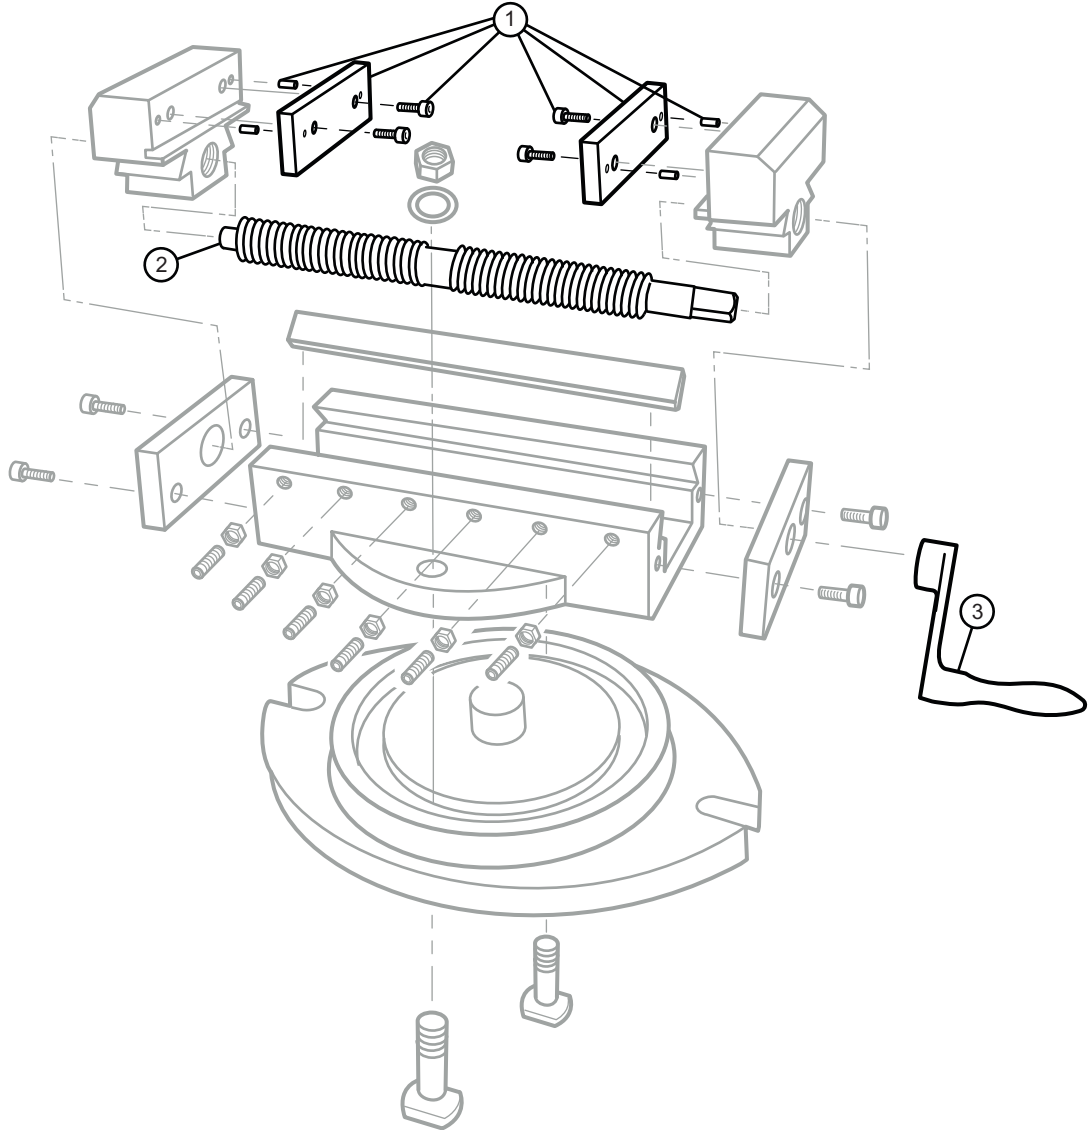

### Super Precision Self Centering Vise Parts Diagram

4" Jaw Width, 4" Jaw Opening, 1-1/2" Jaw Depth

Stock #: 11713 Model #: SCV/SP-100

#	Part	Description
1	11713-01	Jaw Insert Assembly
2	11713-04	Clamp Screw
3	11713-03	Handle