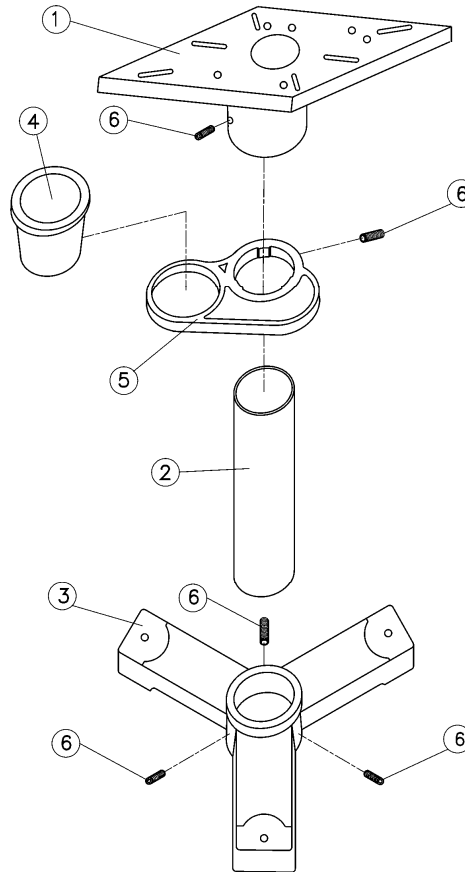

JPS-2A Pedestal Stand (#577172)

Guard Assembly

Index No.	Part No.	Description	Size	Qty
1.....	JPS2A-1	Support Plate.....		1
2.....	JPS2A-2	Column.....		1
3.....	JPS2A-3	Base.....		1
4.....	JPS2A-4	Water Cup.....		1
5.....	JPS2A-5	Tool Tray.....		1
6.....	TS-1524061	Set Screw.....	M8x25.....	5