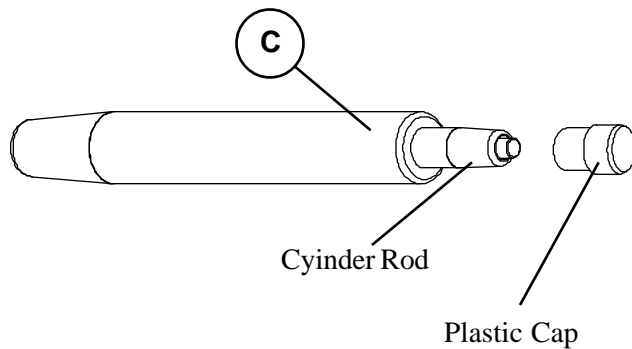

To Assemble:

1. Identify and Separate all the Parts and Hardware.
2. Place the Top Panel (P-1) with the insert nuts facing up and attach Top Support (P-2) using 4 Flat Head screws (A) as shown in the Illustration # 1. Tighten the screws using Allen wrench (F)

POP Assembly Diagram

BALT®

3. Attach 2 Locking Casters (D) and 3 Casters (E) to the Five Star Base (P-3) as shown in Illustration # 2.
4. Remove Plastic Cap from end of Cylinder Rod and Insert Cylinder (C) in the Top Support (P-2) as shown in Illustration # 3.