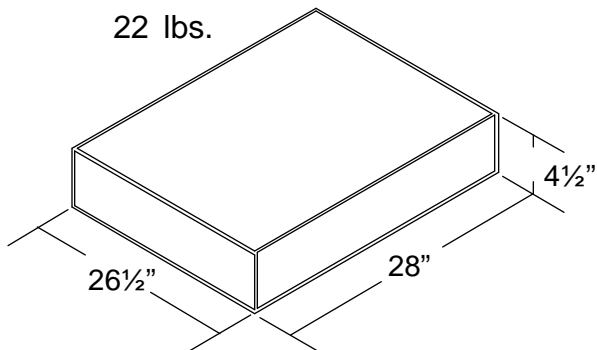

POP

Adjustable Mobile Laptop Desk

BALT®

For more information
1-800-749-2258

Shipping Information
1.9 Cubic Feet
22 lbs.

Height adjustable with infinite positions ranging from 21 1/4" to 31 1/4".

Includes 2" Casters for mobility.