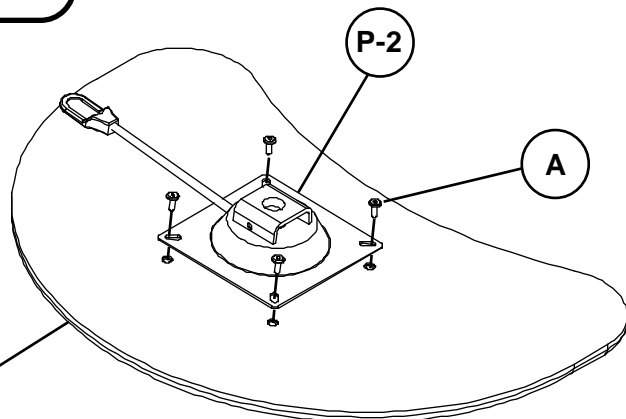

BALT[®]

POP

Adjustable Mobile Laptop Desk

Assembly Instructions

POP

Adjustable Mobile Laptop Desk

Part	Drawing	Description	Qty	Part	Drawing	Description	Qty
P-1		Top Platform	1 EA	Hardware List			
P-2		Top Support	1 EA				
P-3		Five Star Base	1 EA				
A		Flat Head Screw	4 EA				
C		Cylinder	1 EA				
D		2" Locking Caster	2 EA				
E		2" Caster	3 EA				
F		Allen Wrench	1 EA				

To Assemble:

1. Identify and Separate all the Parts and Hardware.
2. Place the Top Panel (P-1) with the insert nuts facing up and attach Top Support (P-2) using 4 Flat Head screws (A) as shown in the Illustration # 1. Tighten the screws using Allen wrench (F)

POP Assembly Diagram

BALT®

3. Attach 2 Locking Casters (D) and 3 Casters (E) to the Five Star Base (P-3) as shown in Illustration # 2.
4. Remove Plastic Cap from end of Cylinder Rod and Insert Cylinder (C) in the Top Support (P-2) as shown in Illustration # 3.

5. Attach Five Star Base (P-3) on the Cylinder (C). Place the unit in Upright position.

Illustration # 2

Illustration # 3

Do not use unless all screws are tight. At least every six months, check all screws to be sure they are tight. If parts are missing, broken, damaged, or worn, stop use of the product until repairs are made by your dealer using factory authorized parts.