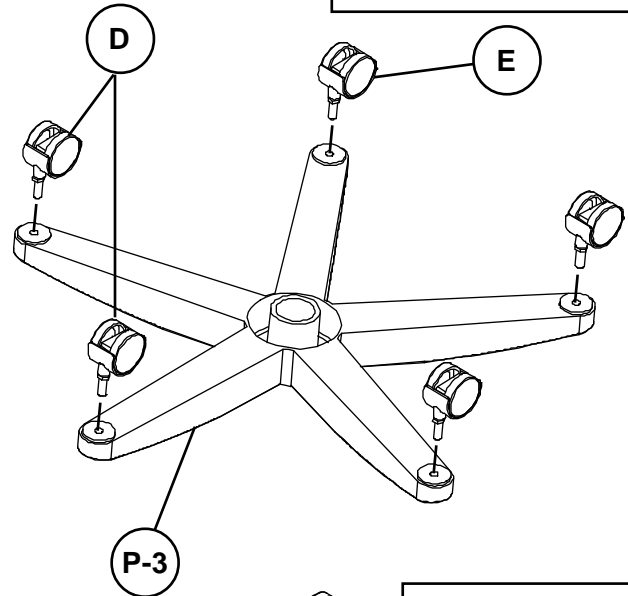

To Assemble:

1. Identify and Separate all the Parts and Hardware.
2. Place the Top Panel (P-1) with the insert nuts facing up and attach Top Support (P-2) using 4 Flat Head screws (A) as shown in the Illustration # 1. Tighten the screws using Allen wrench (F)

POP Assembly Diagram

BALT®

3. Attach 2 Locking Casters (D) and 3 Casters (E) to the Five Star Base (P-3) as shown in Illustration # 2.
4. Remove Plastic Cap from end of Cylinder Rod and Insert Cylinder (C) in the Top Support (P-2) as shown in Illustration # 3.

5. Attach Five Star Base (P-3) on the Cylinder (C). Place the unit in Upright position.

Illustration # 2

Illustration # 3

Do not use unless all screws are tight. At least every six months, check all screws to be sure they are tight. If parts are missing, broken, damaged, or worn, stop use of the product until repairs are made by your dealer using factory authorized parts.

POP

Adjustable Mobile Laptop Desk

BALT®

For more information
1-800-749-2258

Shipping Information
1.9 Cubic Feet
22 lbs.

Height adjustable with infinite positions ranging from 21 1/4" to 31 1/4".

Includes 2" Casters for mobility.