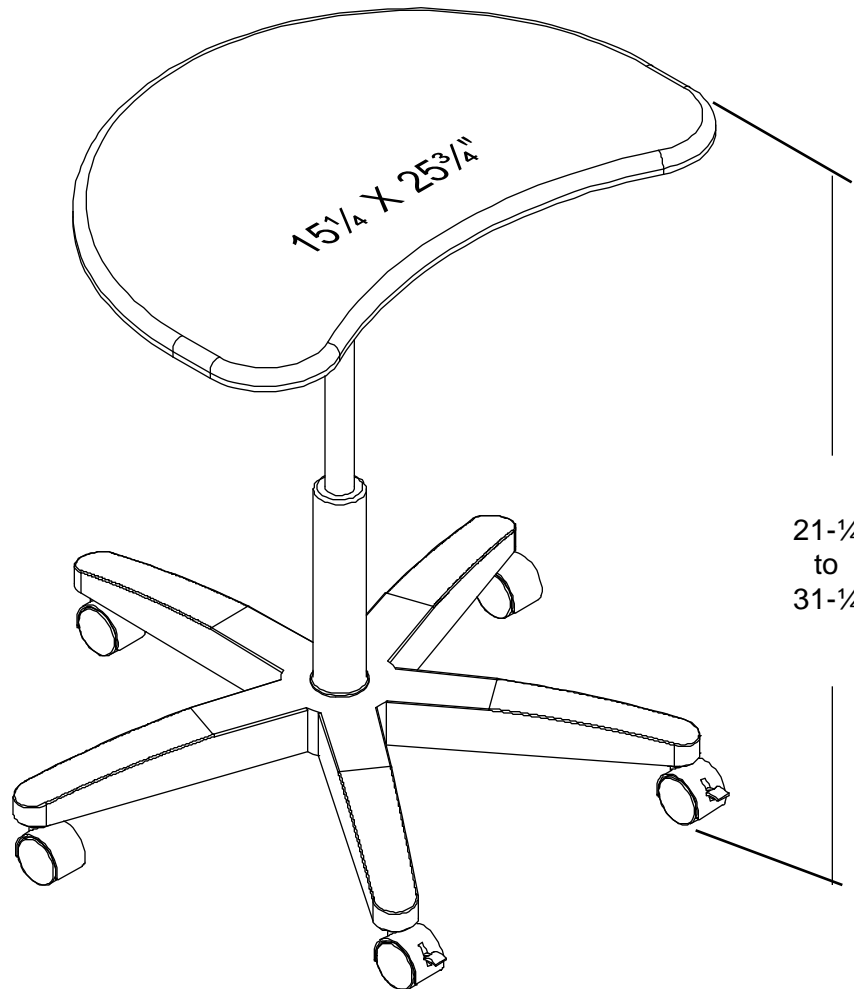

BALT[®]

POP

Adjustable Mobile Laptop Desk

Assembly Instructions

POP

Adjustable Mobile Laptop Desk

Part	Drawing	Description	Qty	Part	Drawing	Description	Qty
P-1		Top Platform	1 EA	Hardware List			
P-2		Top Support	1 EA				
P-3		Five Star Base	1 EA				
A		Flat Head Screw	4 EA				
C		Cylinder	1 EA				
D		2" Locking Caster	2 EA				
E		2" Caster	3 EA				
F		Allen Wrench	1 EA				

POP Assembly Diagram

BALT®

3. Attach 2 Locking Casters (D) and 3 Casters (E) to the Five Star Base (P-3) as shown in Illustration # 2.
4. Remove Plastic Cap from end of Cylinder Rod and Insert Cylinder (C) in the Top Support (P-2) as shown in Illustration # 3.

5. Attach Five Star Base (P-3) on the Cylinder (C). Place the unit in Upright position.

Illustration # 2

Illustration # 3

Do not use unless all screws are tight. At least every six months, check all screws to be sure they are tight. If parts are missing, broken, damaged, or worn, stop use of the product until repairs are made by your dealer using factory authorized parts.

POP

Adjustable Mobile Laptop Desk

BALT®

For more information
1-800-749-2258

Shipping Information
1.9 Cubic Feet
22 lbs.

Height adjustable with infinite positions ranging from 21 1/4" to 31 1/4".

Includes 2" Casters for mobility.