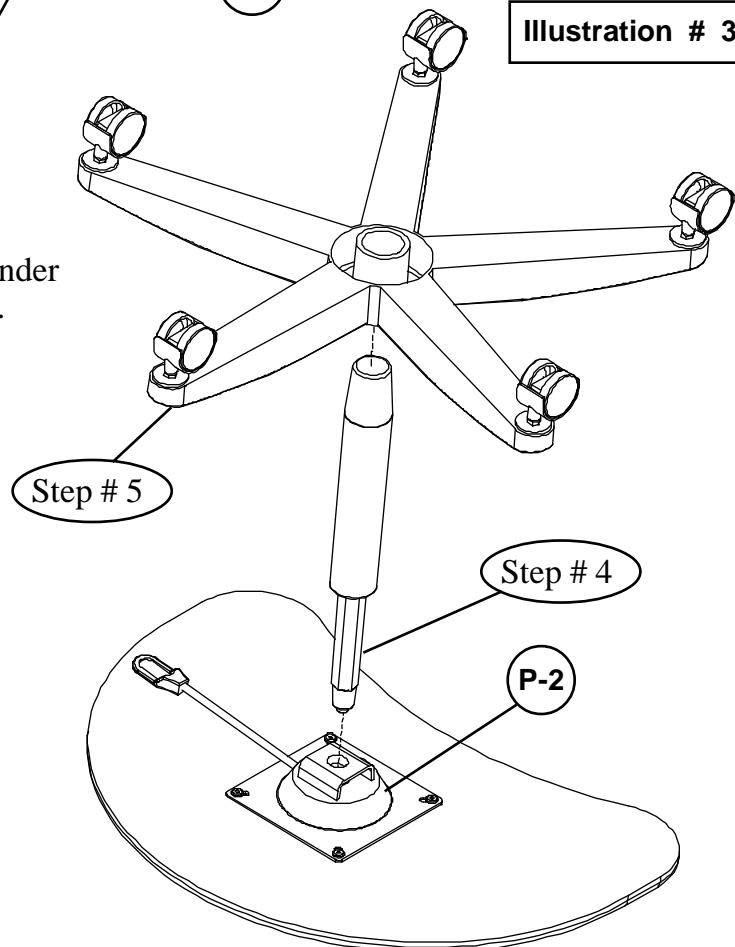

BALT[®]

POP

Adjustable Mobile Laptop Desk

Assembly Instructions

POP

Adjustable Mobile Laptop Desk

Part	Drawing	Description	Qty	Part	Drawing	Description	Qty
P-1		Top Platform	1 EA	Hardware List			
P-2		Top Support	1 EA				
P-3		Five Star Base	1 EA				
A		Flat Head Screw	4 EA				
C		Cylinder	1 EA				
D		2" Locking Caster	2 EA				
E		2" Caster	3 EA				
F		Allen Wrench	1 EA				

POP Assembly Diagram

BALT®

3. Attach 2 Locking Casters (D) and 3 Casters (E) to the Five Star Base (P-3) as shown in Illustration # 2.
4. Remove Plastic Cap from end of Cylinder Rod and Insert Cylinder (C) in the Top Support (P-2) as shown in Illustration # 3.

5. Attach Five Star Base (P-3) on the Cylinder (C). Place the unit in Upright position.

Illustration # 2

Illustration # 3

Do not use unless all screws are tight. At least every six months, check all screws to be sure they are tight. If parts are missing, broken, damaged, or worn, stop use of the product until repairs are made by your dealer using factory authorized parts.

POP

Adjustable Mobile Laptop Desk

BALT®

For more information
1-800-749-2258

Shipping Information
1.9 Cubic Feet
22 lbs.

Height adjustable with infinite positions ranging from 21 1/4" to 31 1/4".

Includes 2" Casters for mobility.