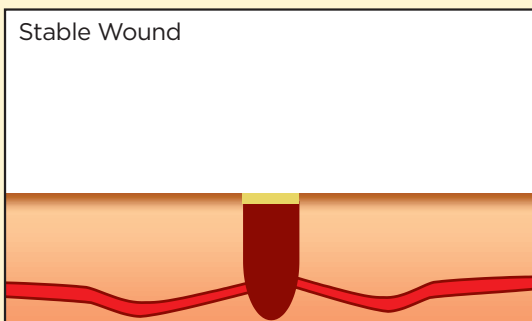

CELOX™ -A

Easy to use

Medtrade Products Ltd.
Crewe Business Park, Crewe, CW1 6GL UK
T: +44 (0)1270 500019 F: +44 (0)1270 500045

Contact us at www.celoxmedical.com