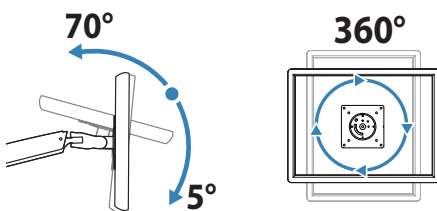

LCD Arm

Dimensions

Range of Motion

Weight Capacity

Monitor depth greater than 2.5" (64 mm) may diminish capacity. Call Ergotron for more information.

© 2014 Ergotron, Inc. rev. 06/08/17 DIM-LXWMSYSTEM Content is subject to change without notification