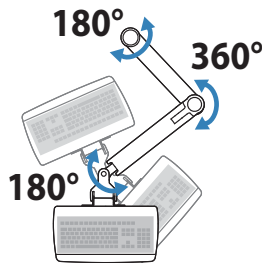

LCD Arm

Dimensions

Range of Motion

Weight Capacity

Monitor depth greater than 2.5" (64 mm) may diminish capacity. Call Ergotron for more information.

© 2014 Ergotron, Inc. rev. 06/08/17 DIM-LXWMSYSTEM Content is subject to change without notification

Keyboard Arm

Dimensions

Weight Capacity

Range of Motion

© 2014 Ergotron, Inc. rev. 06/08/17 DIM-LXWMSsystem Content is subject to change without notification

Americas Sales and Corporate Headquarters

St. Paul, MN USA
(800) 888-8458
+1-651-681-7600
www.ergotron.com
sales@ergotron.com