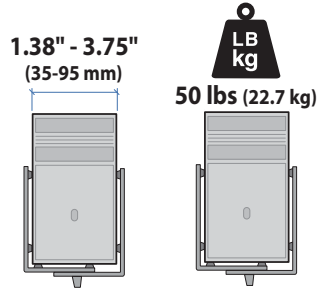

Ergotron® LX

Wall Mount System

Dimensional &
Range of Motion
Illustrations

Small CPU Holder

Medium CPU Holder

Wall Track

Wall Mount Bracket

© 2014 Ergotron, Inc. rev. 06/08/17 DIM-LXWMSsystem Content is subject to change without notification

LCD Arm

Dimensions

Range of Motion

Weight Capacity

Monitor depth greater than 2.5" (64 mm) may diminish capacity. Call Ergotron for more information.

© 2014 Ergotron, Inc. rev. 06/08/17 DIM-LXWMSYSTEM Content is subject to change without notification