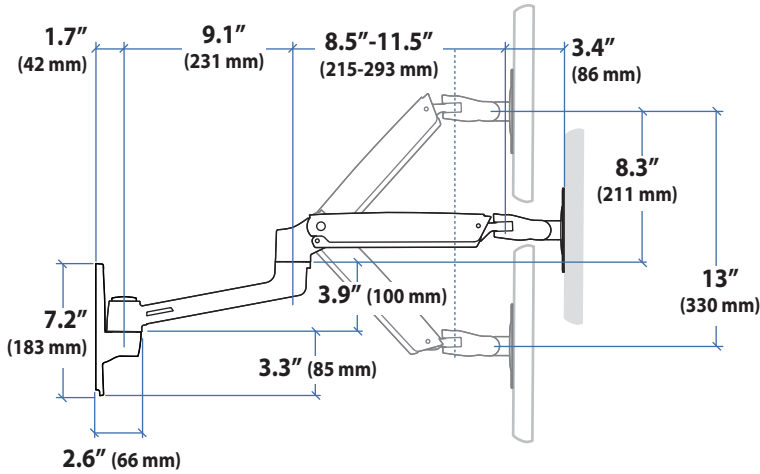

APAC Sale

Tokyo, Japan
www.ergotron.com
apaccustomerservice@ergotron.com

Worldwide OEM Sales

www.ergotron.com
info.oem@ergotron.com

Ergotron® LX

Wall Mount System

Dimensional &
Range of Motion
Illustrations

LCD Arm

Dimensions

Range of Motion

Weight Capacity

Monitor depth greater than 2.5" (64 mm) may diminish capacity. Call Ergotron for more information.

© 2014 Ergotron, Inc. rev. 06/08/17 DIM-LXWMSYSTEM Content is subject to change without notification