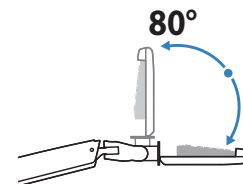

Keyboard Arm

Dimensions

Weight Capacity

Range of Motion

© 2014 Ergotron, Inc. rev. 06/08/17 DIM-LXWMSsystem Content is subject to change without notification

Americas Sales and Corporate Headquarters

St. Paul, MN USA
(800) 888-8458
+1-651-681-7600
www.ergotron.com
sales@ergotron.com