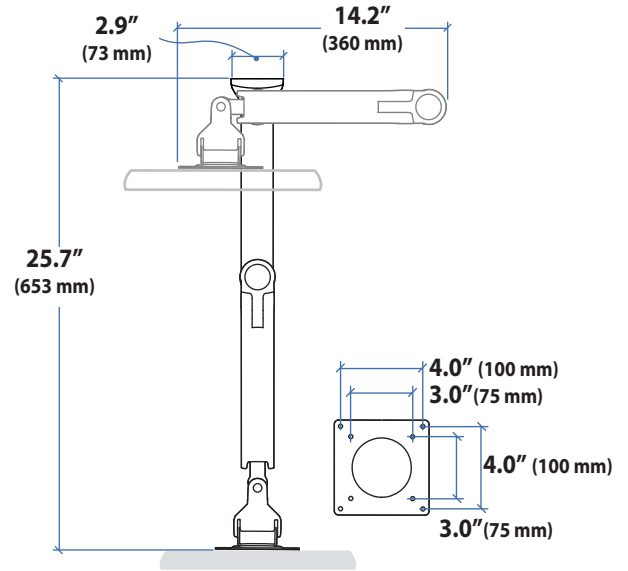

APAC Sale

Tokyo, Japan
www.ergotron.com
apaccustomerservice@ergotron.com

Worldwide OEM Sales

www.ergotron.com
info.oem@ergotron.com

Ergotron® LX

Wall Mount System

Dimensional &
Range of Motion
Illustrations

LCD Arm

Dimensions

Range of Motion

Weight Capacity

Monitor depth greater than 2.5" (64 mm) may diminish capacity. Call Ergotron for more information.

© 2014 Ergotron, Inc. rev. 06/08/17 DIM-LXWMSYSTEM Content is subject to change without notification