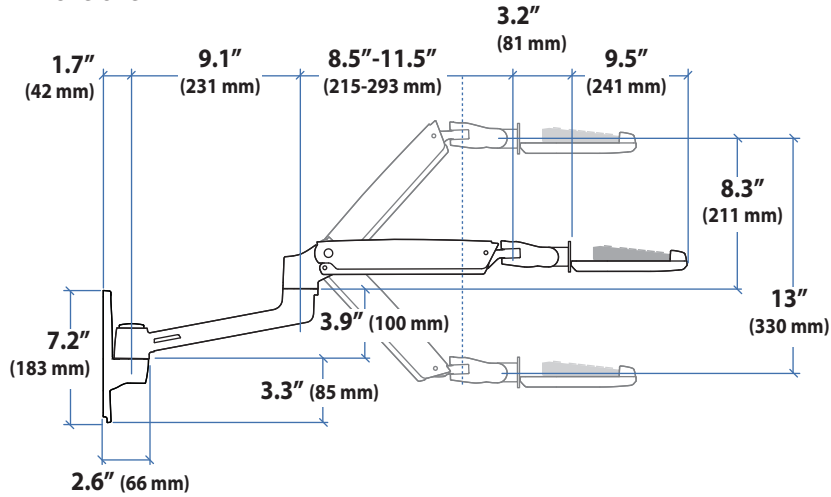

LCD Arm

Dimensions

Range of Motion

Weight Capacity

Monitor depth greater than 2.5" (64 mm) may diminish capacity. Call Ergotron for more information.

© 2014 Ergotron, Inc. rev. 06/08/17 DIM-LXWMSYSTEM Content is subject to change without notification

APAC Sale

Tokyo, Japan
www.ergotron.com
apaccustomerservice@ergotron.com

Worldwide OEM Sales

www.ergotron.com
info.oem@ergotron.com

Ergotron® LX

Wall Mount System

Dimensional & Range of Motion Illustrations

Keyboard Arm

Dimensions

Weight Capacity

Range of Motion

© 2014 Ergotron, Inc. rev. 06/08/17 DIM-LXWMSsystem Content is subject to change without notification

Americas Sales and Corporate Headquarters

St. Paul, MN USA
(800) 888-8458
+1-651-681-7600
www.ergotron.com
sales@ergotron.com