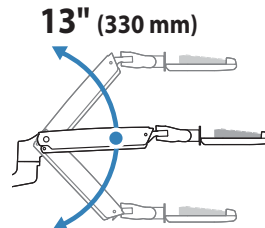

LCD Arm

Dimensions

Range of Motion

Weight Capacity

Monitor depth greater than 2.5" (64 mm) may diminish capacity. Call Ergotron for more information.

© 2014 Ergotron, Inc. rev. 06/08/17 DIM-LXWMSYSTEM Content is subject to change without notification

Keyboard Arm

Dimensions

Weight Capacity

Range of Motion

© 2014 Ergotron, Inc. rev. 06/08/17 DIM-LXWMSsystem Content is subject to change without notification

Americas Sales and Corporate Headquarters

St. Paul, MN USA
(800) 888-8458
+1-651-681-7600
www.ergotron.com
sales@ergotron.com