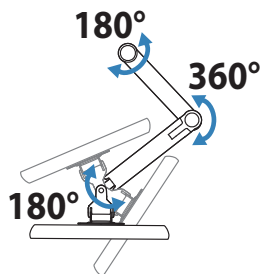

LCD Arm

Dimensions

Range of Motion

Weight Capacity

Monitor depth greater than 2.5" (64 mm) may diminish capacity. Call Ergotron for more information.

© 2014 Ergotron, Inc. rev. 06/08/17 DIM-LXWMSYSTEM Content is subject to change without notification