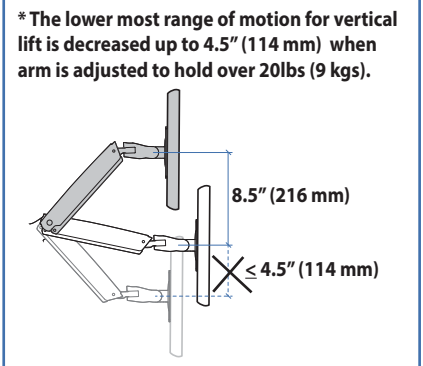

LCD Arm

Dimensions

Range of Motion

Weight Capacity

Monitor depth greater than 2.5" (64 mm) may diminish capacity. Call Ergotron for more information.

© 2014 Ergotron, Inc. rev. 06/08/17 DIM-LXWMSYSTEM Content is subject to change without notification