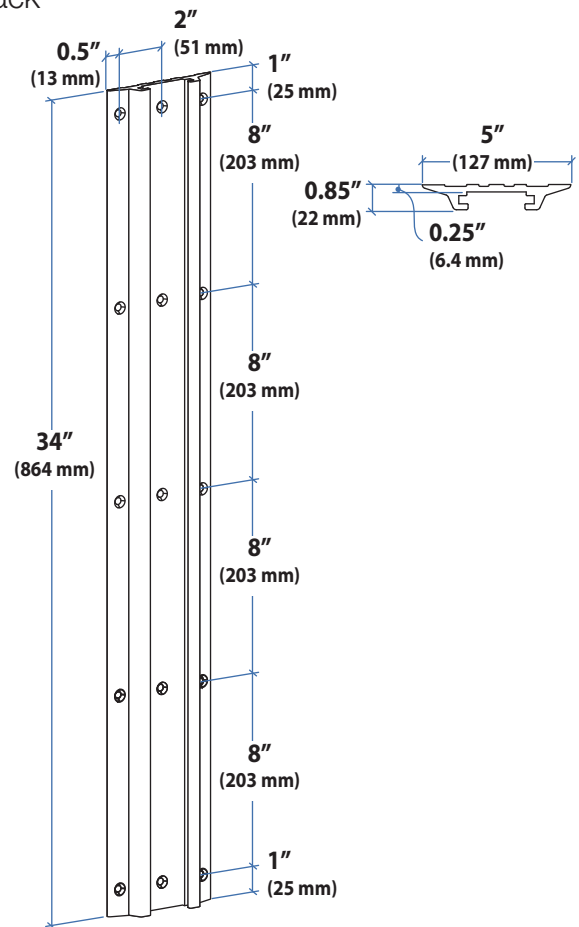

Ergotron® LX

Wall Mount System

Dimensional &
Range of Motion
Illustrations

Small CPU Holder

Medium CPU Holder

Wall Track

Wall Mount Bracket

© 2014 Ergotron, Inc. rev. 06/08/17 DIM-LXWMSsystem Content is subject to change without notification

LCD Arm

Dimensions

Range of Motion

Weight Capacity

Monitor depth greater than 2.5" (64 mm) may diminish capacity. Call Ergotron for more information.

© 2014 Ergotron, Inc. rev. 06/08/17 DIM-LXWMSYSTEM Content is subject to change without notification