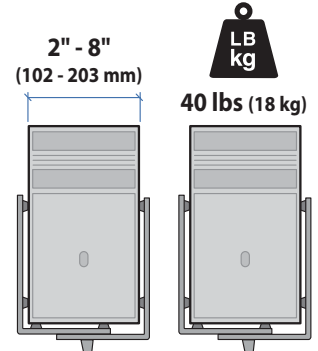

Ergotron® LX

Wall Mount System

Dimensional &
Range of Motion
Illustrations

Small CPU Holder

Medium CPU Holder

Wall Track

Wall Mount Bracket

© 2014 Ergotron, Inc. rev. 06/08/17 DIM-LXWMSsystem Content is subject to change without notification

LCD Arm

Dimensions

Range of Motion

Weight Capacity

Monitor depth greater than 2.5" (64 mm) may diminish capacity. Call Ergotron for more information.

© 2014 Ergotron, Inc. rev. 06/08/17 DIM-LXWMSYSTEM Content is subject to change without notification