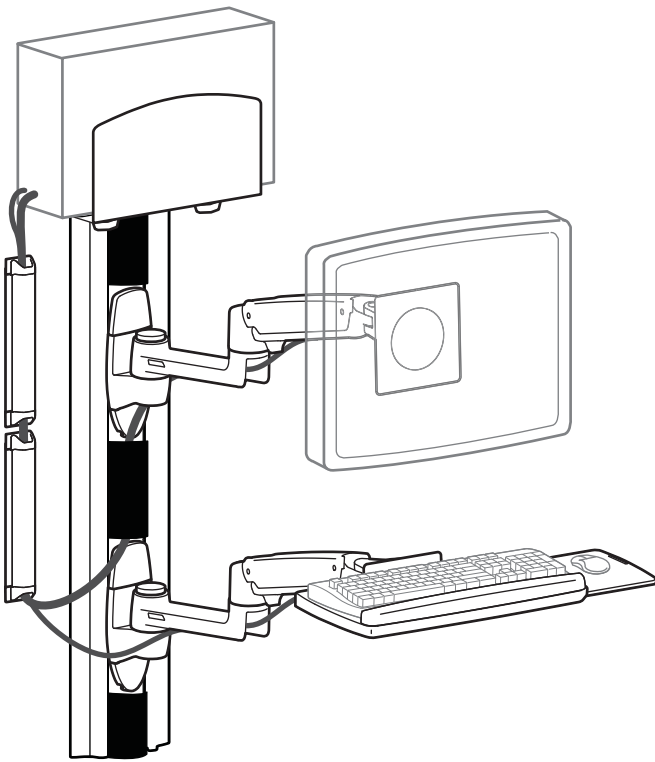

Ergotron® LX

Wall Mount System

Dimensional &
Range of Motion
Illustrations

Small CPU Holder

Medium CPU Holder

Wall Track

Wall Mount Bracket

© 2014 Ergotron, Inc. rev. 06/08/17 DIM-LXWMSsystem Content is subject to change without notification