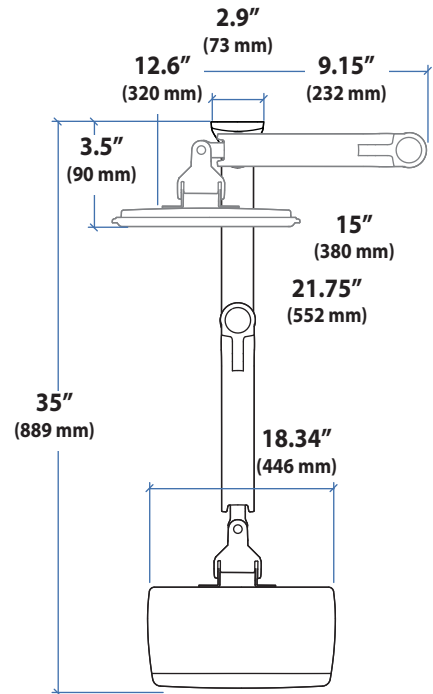

LCD Arm

Dimensions

Range of Motion

Weight Capacity

Monitor depth greater than 2.5" (64 mm) may diminish capacity. Call Ergotron for more information.

© 2014 Ergotron, Inc. rev. 06/08/17 DIM-LXWMSYSTEM Content is subject to change without notification

APAC Sale

Tokyo, Japan
www.ergotron.com
apaccustomerservice@ergotron.com

Worldwide OEM Sales

www.ergotron.com
info.oem@ergotron.com

Ergotron® LX

Wall Mount System

Dimensional & Range of Motion Illustrations

Keyboard Arm

Dimensions

Weight Capacity

Range of Motion

© 2014 Ergotron, Inc. rev. 06/08/17 DIM-LXWMSsystem Content is subject to change without notification

Americas Sales and Corporate Headquarters

St. Paul, MN USA
(800) 888-8458
+1-651-681-7600
www.ergotron.com
sales@ergotron.com