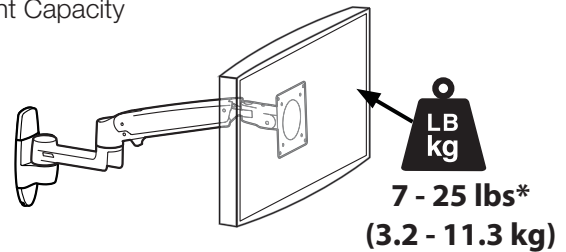

LCD Arm

Dimensions

Range of Motion

Weight Capacity

Monitor depth greater than 2.5" (64 mm) may diminish capacity. Call Ergotron for more information.

© 2014 Ergotron, Inc. rev. 06/08/17 DIM-LXWMSYSTEM Content is subject to change without notification