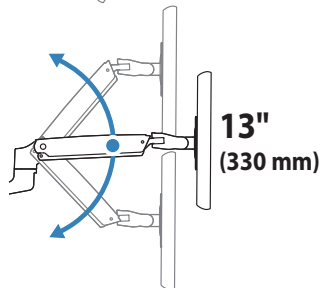

LCD Arm

Dimensions

Range of Motion

Weight Capacity

Monitor depth greater than 2.5" (64 mm) may diminish capacity. Call Ergotron for more information.

© 2014 Ergotron, Inc. rev. 06/08/17 DIM-LXWMSYSTEM Content is subject to change without notification