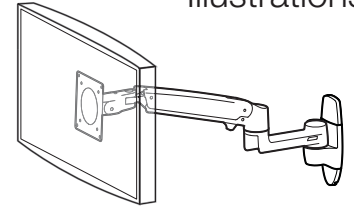

APAC Sale

Tokyo, Japan
www.ergotron.com
apaccustomerservice@ergotron.com

Worldwide OEM Sales

www.ergotron.com
info.oem@ergotron.com

Ergotron® LX

Wall Mount System

Dimensional &
Range of Motion
Illustrations

LCD Arm

Dimensions

Range of Motion

Weight Capacity

Monitor depth greater than 2.5" (64 mm) may diminish capacity. Call Ergotron for more information.

© 2014 Ergotron, Inc. rev. 06/08/17 DIM-LXWMSYSTEM Content is subject to change without notification