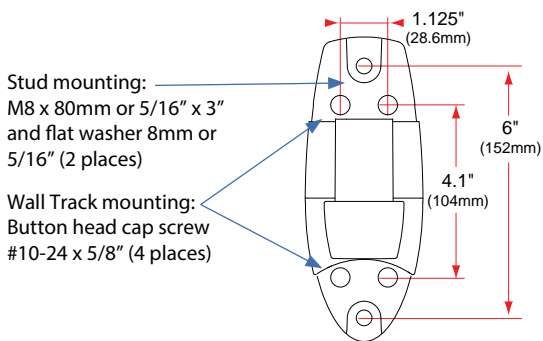

Ergotron® LX

Wall Mount System

Dimensional &
Range of Motion
Illustrations

Small CPU Holder

Medium CPU Holder

Wall Track

Wall Mount Bracket

© 2014 Ergotron, Inc. rev. 06/08/17 DIM-LXWMSsystem Content is subject to change without notification

LCD Arm

Dimensions

Range of Motion

Weight Capacity

Monitor depth greater than 2.5" (64 mm) may diminish capacity. Call Ergotron for more information.

© 2014 Ergotron, Inc. rev. 06/08/17 DIM-LXWMSYSTEM Content is subject to change without notification