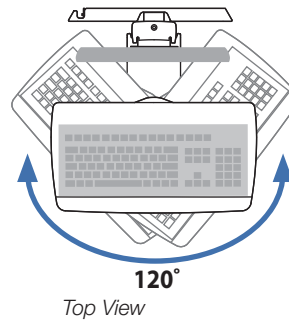

VL Enclosure

Range of Motion

Americas Sales and Corporate Headquarters

St. Paul, MN USA
(800) 888-8458
+1-651-681-7600
www.ergotron.com
sales@ergotron.com

EMEA Sales

Amersfoort, The Netherlands
+31 33 45 45 600
www.ergotron.com
info.eu@ergotron.com