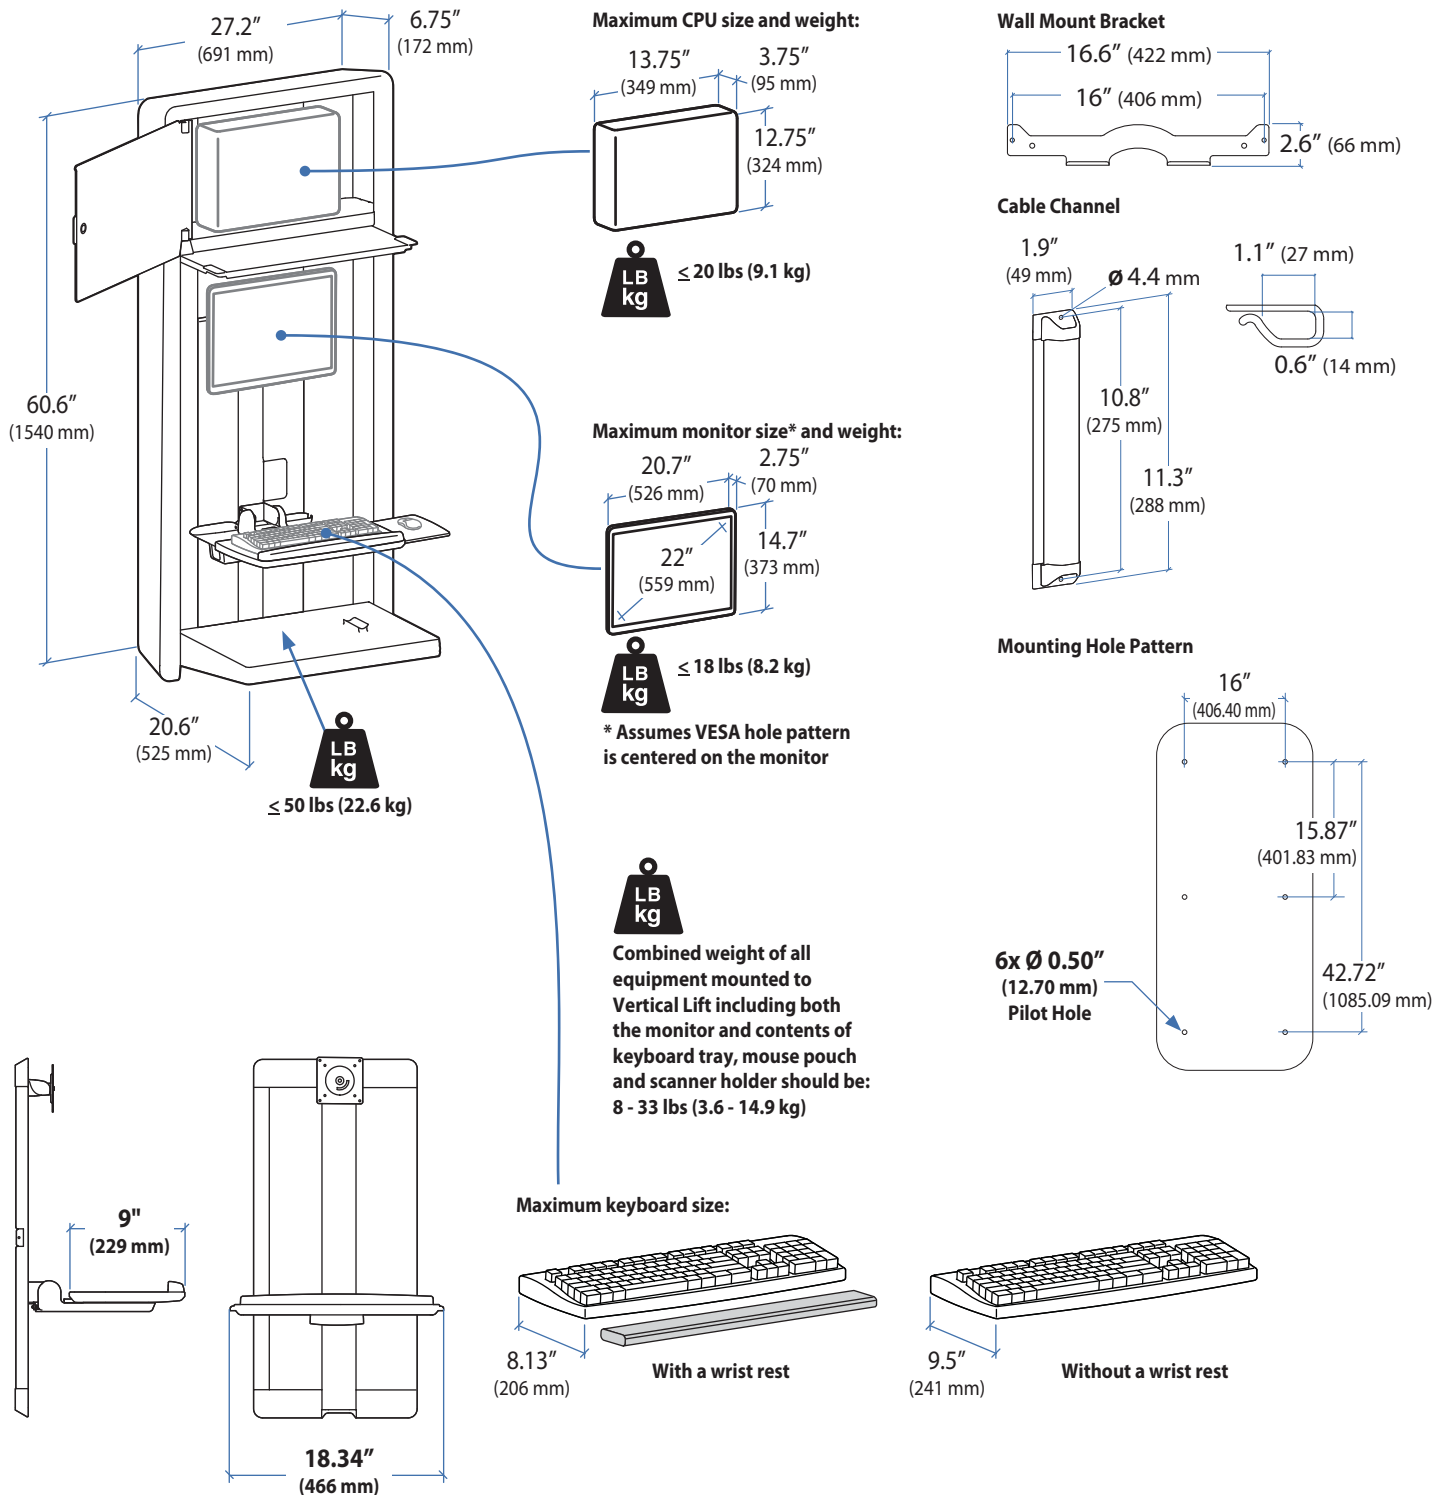

VL Enclosure

© 2011 Ergotron, Inc. rev. 06/21/2011 DIM-Enclosure Content is subject to change without notification

Americas Sales and Corporate Headquarters

St. Paul, MN USA
 (800) 888-8458
 +1-651-681-7600
 www.ergotron.com
 sales@ergotron.com