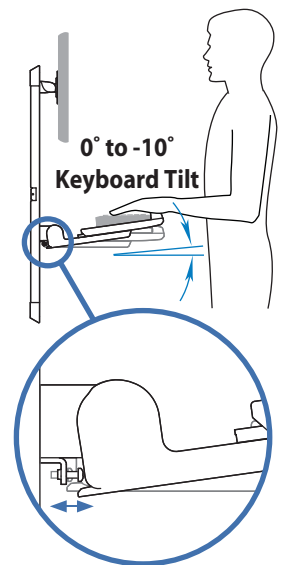

VL Enclosure

Range of Motion

Americas Sales and Corporate Headquarters

St. Paul, MN USA
(800) 888-8458
+1-651-681-7600
www.ergotron.com
sales@ergotron.com

EMEA Sales

Amersfoort, The Netherlands
+31 33 45 45 600
www.ergotron.com
info.eu@ergotron.com