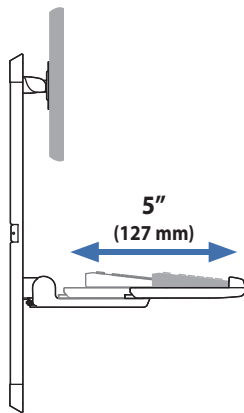

VL Enclosure

Range of Motion

Americas Sales and Corporate Headquarters

St. Paul, MN USA
(800) 888-8458
+1-651-681-7600
www.ergotron.com
sales@ergotron.com

EMEA Sales

Amersfoort, The Netherlands
+31 33 45 45 600
www.ergotron.com
info.eu@ergotron.com