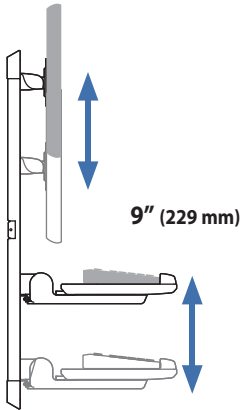

VL Enclosure

Range of Motion

Americas Sales and Corporate Headquarters

St. Paul, MN USA
(800) 888-8458
+1-651-681-7600
www.ergotron.com
sales@ergotron.com

EMEA Sales

Amersfoort, The Netherlands
+31 33 45 45 600
www.ergotron.com
info.eu@ergotron.com