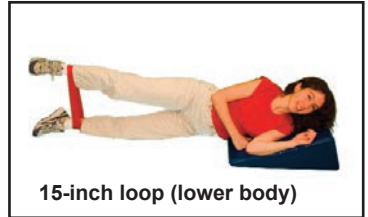

Products for Physical Fitness

Resistive Exercise Loops

- High quality latex band pre-formed into a loop. You do not have to cut and tie it!
- Stretch the pre-made exercise loop to perform upper or lower body exercise.
- Available in three lengths to accommodate for different exercise requirements.
- There are 7 progressive levels of resistance to accommodate the lightest to the strongest needs.

Lengths represent loop when it is flat. A 10 inch loop is equivalent to 20 inches of flat band cut and tied in a knot. Loops are 3 inches wide.

**30-inch loop
(full body)**

**10-inch loop
(upper
body)**