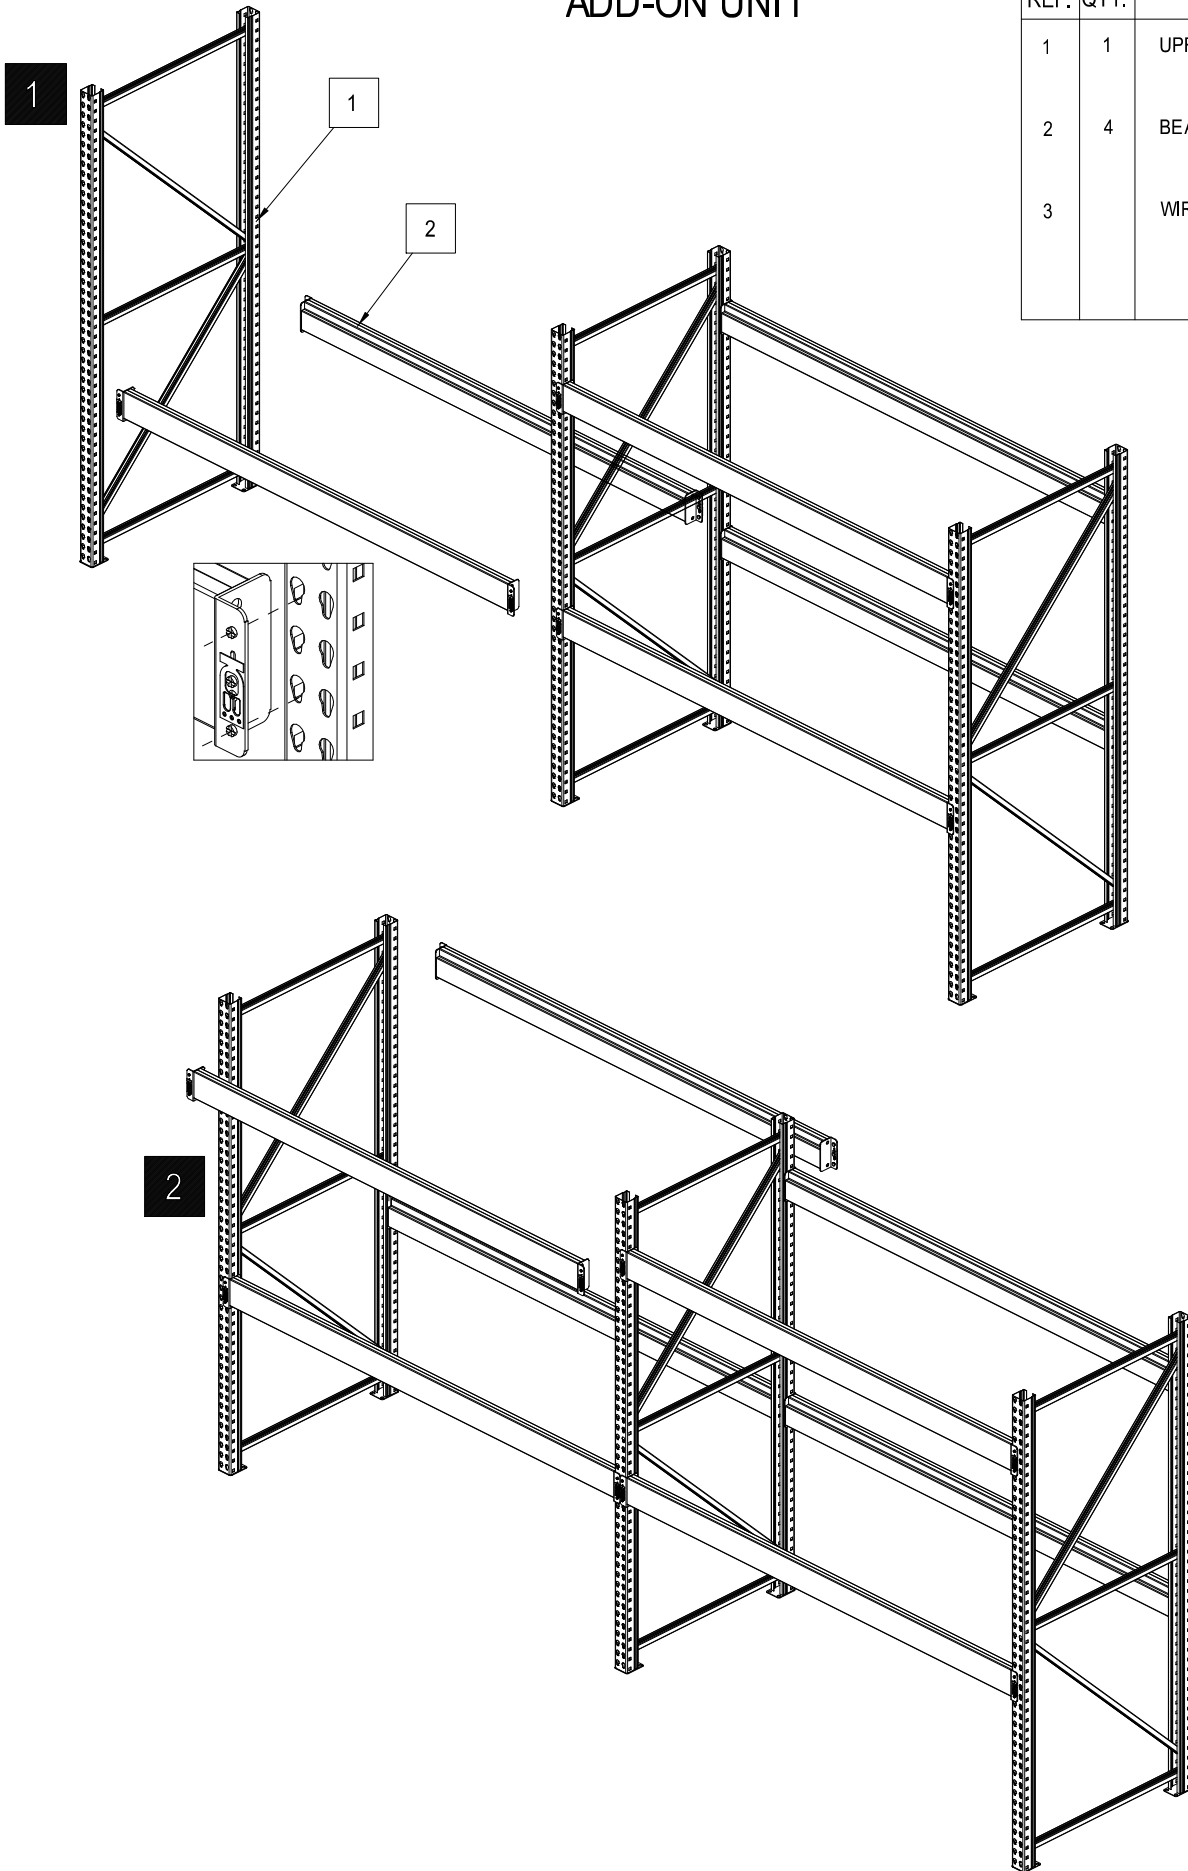

CONTENTS		
REF.	QTY.	DESCRIPTION
1	2	UPRIGHT FRAME
2	4	BEAM
3		WIRE DECKING

www.globalindustrial.com

1-800-645-2986

# PALLET RACK STARTER UNIT

# PALLET RACK ADD-ON UNIT

CONTENTS		
REF.	QTY.	DESCRIPTION
1	1	UPRIGHT FRAME
2	4	BEAM
3		WIRE DECKING

3

4

OPTIONAL WIRE MESH DECKING