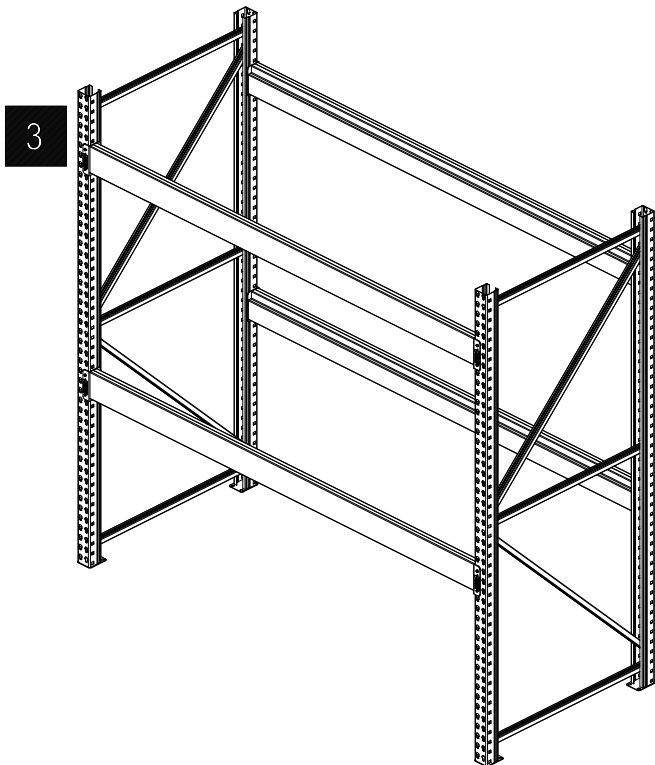

CONTENTS		
REF.	QTY.	DESCRIPTION
1	2	UPRIGHT FRAME
2	4	BEAM
3		WIRE DECKING

www.globalindustrial.com

1-800-645-2986

# PALLET RACK STARTER UNIT

# PALLET RACK ADD-ON UNIT

CONTENTS		
REF.	QTY.	DESCRIPTION
1	1	UPRIGHT FRAME
2	4	BEAM
3		WIRE DECKING

3

4

OPTIONAL WIRE MESH DECKING