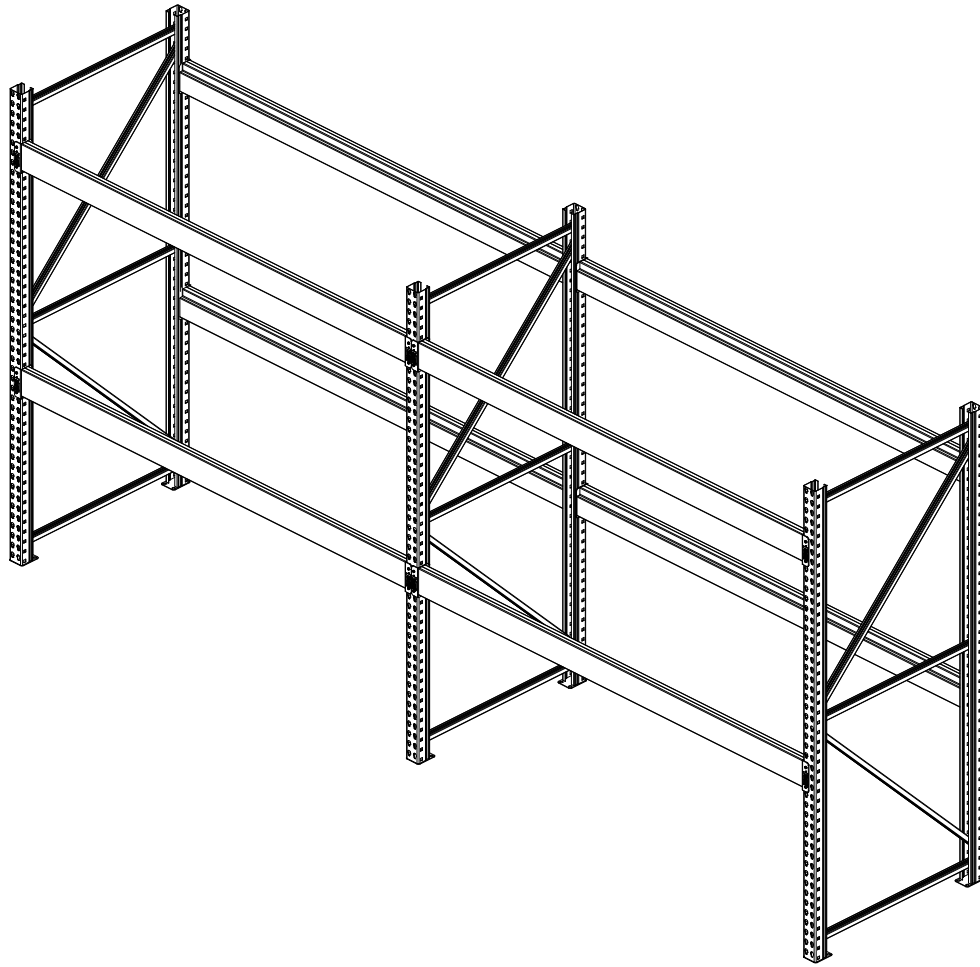

# PALLET RACK STARTER UNIT

# PALLET RACK ADD-ON UNIT

CONTENTS		
REF.	QTY.	DESCRIPTION
1	1	UPRIGHT FRAME
2	4	BEAM
3		WIRE DECKING

3

4

OPTIONAL WIRE MESH DECKING