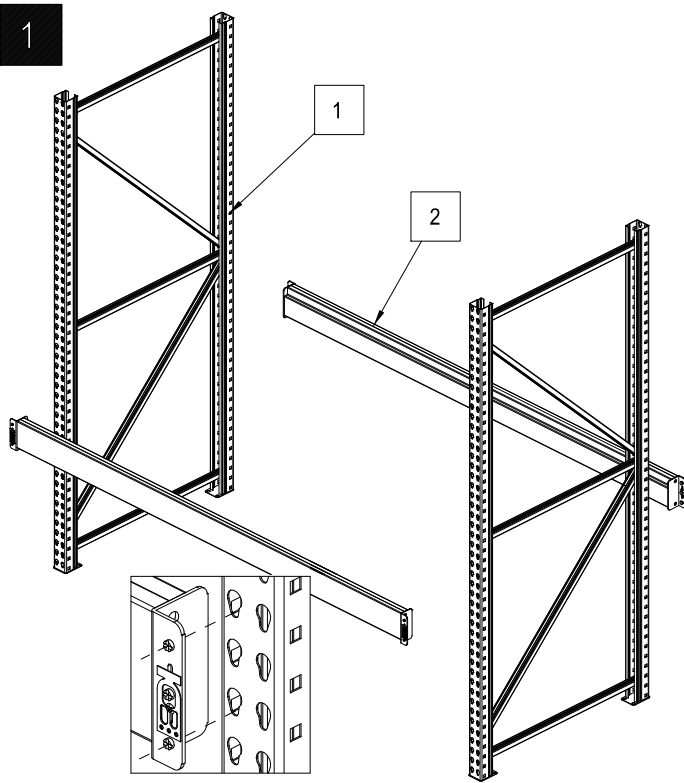

CONTENTS		
REF.	QTY.	DESCRIPTION
1	2	UPRIGHT FRAME
2	4	BEAM
3		WIRE DECKING

www.globalindustrial.com

1-800-645-2986

# PALLET RACK STARTER UNIT

# PALLET RACK ADD-ON UNIT

CONTENTS		
REF.	QTY.	DESCRIPTION
1	1	UPRIGHT FRAME
2	4	BEAM
3		WIRE DECKING

3

4

OPTIONAL WIRE MESH DECKING