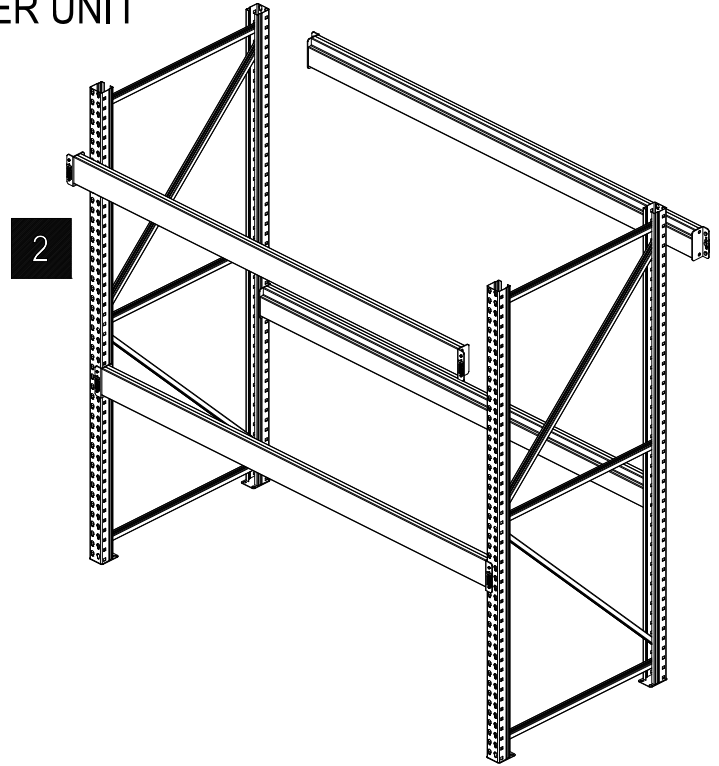

CONTENTS		
REF.	QTY.	DESCRIPTION
1	2	UPRIGHT FRAME
2	4	BEAM
3		WIRE DECKING

www.globalindustrial.com

1-800-645-2986

# PALLET RACK STARTER UNIT

# PALLET RACK ADD-ON UNIT

CONTENTS		
REF.	QTY.	DESCRIPTION
1	1	UPRIGHT FRAME
2	4	BEAM
3		WIRE DECKING

3

4

OPTIONAL WIRE MESH DECKING