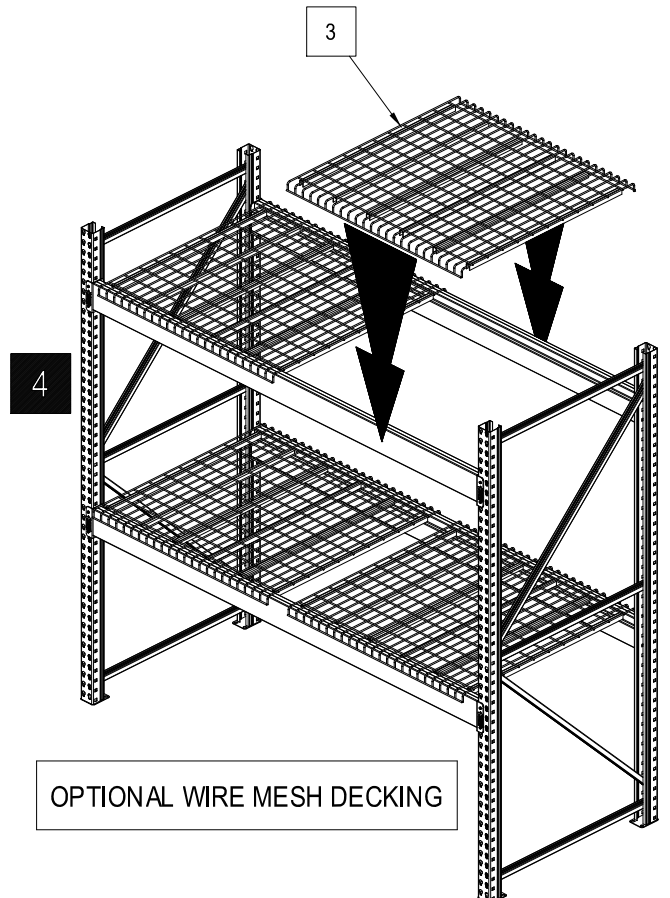

CONTENTS		
REF.	QTY.	DESCRIPTION
1	2	UPRIGHT FRAME
2	4	BEAM
3		WIRE DECKING

www.globalindustrial.com

1-800-645-2986

# PALLET RACK STARTER UNIT

# PALLET RACK ADD-ON UNIT

CONTENTS		
REF.	QTY.	DESCRIPTION
1	1	UPRIGHT FRAME
2	4	BEAM
3		WIRE DECKING

3

4

OPTIONAL WIRE MESH DECKING