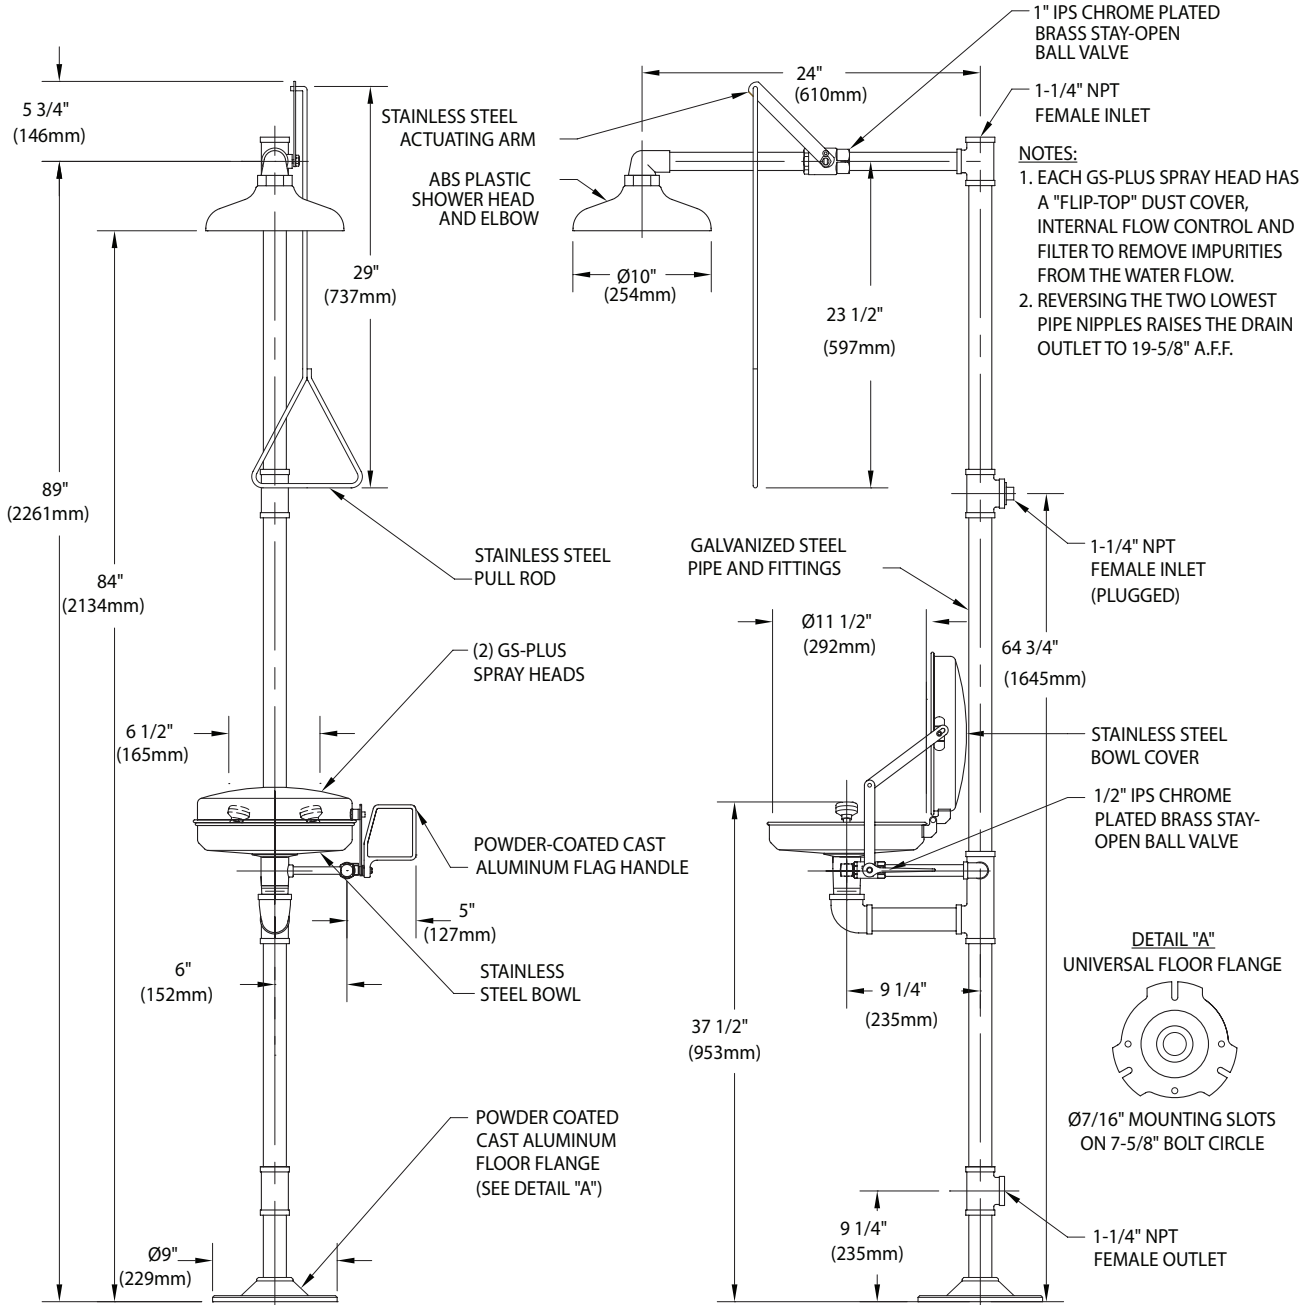

**Shower Head:** 10" diameter orange ABS plastic.

**Shower Valve:** 1" IPS chrome plated brass stay-open ball valve. Valve is US-made with chrome plated brass ball and Teflon® seals. Furnished with stainless steel actuating arm and 29" stainless steel pull rod.

**Eyewash Valve:** 1/2" IPS chrome plated brass stay-open ball valve. Valve is US-made with chrome plated brass ball and Teflon® seals.

**Pipe and Fittings:** Schedule 40 galvanized steel. Furnished with orange polyethylene covers for vertical piping for high visibility and corrosion resistance.

**Supply:** 1-1/4" NPT female top or side inlet.

**Waste:** 1-1/4" NPT female outlet. Outlet can be positioned at either 9-1/4" or 19-5/8" above finished floor by reversing lower pipe nipples.

**Sign:** Furnished with ANSI-compliant identification sign.

### G1902BC Safety Station with Eyewash, Stainless Steel Bowl and Cover

THIS SPACE FOR ARCHITECT/ENGINEER APPROVAL

Due to continuing product improvement, the information contained in this document is subject to change without notice. All dimensions are ± 1/4" (6mm). rev. 015