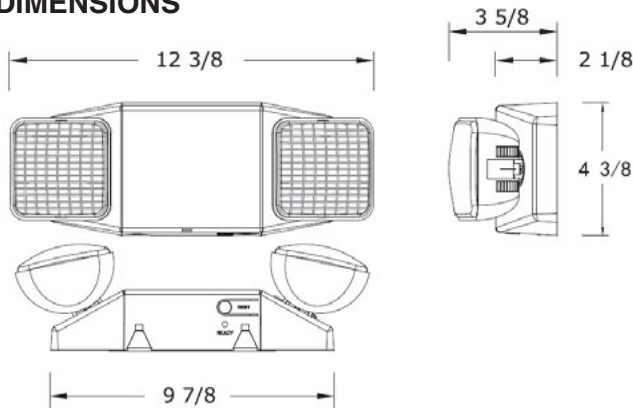

DIMENSIONS