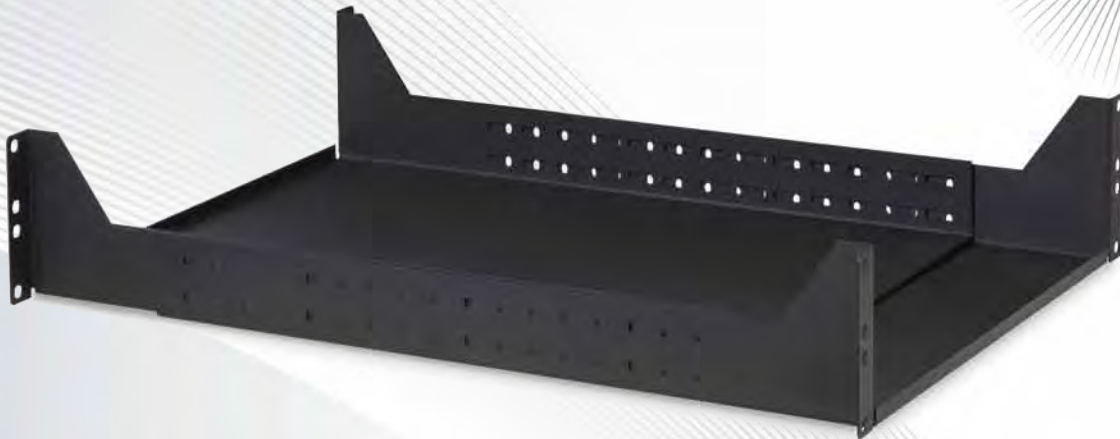

4-POINT ADJUSTABLE SHELF

AMERICAN
MADE 

The Kendall Howard 4-Point Adjustable Rack Shelf is the perfect addition to any 4-post rack or cabinet. The split design allows the shelf depth to be adjusted from 22" to 40". Save yourself the time and frustration of trying to find a rack shelf to fit a specific depth, and let this versatile solution meet all your shelving needs.

FEATURES

Adjustable Depth - Telescoping rack shelf is comprised of two separate sections. The two sections can be slid in and out to the desired depth and secured with included hardware. (mounting rack screws and cage nuts sold separately)

4-Point Mounting - Adjustable depth shelf is designed to be mounted to the front and rear rack rails. This 4-point mounting is highly recommended for supporting large, heavy devices such as servers, battery back-ups, and UPS's.

Heavy Duty - Made from heavy gauge steel and finished with a black textured powder coat for a quality shelf that can support up to 250lbs.

Rounded Corners - Rounded corners reduce the risk of damage from sharp edges to your devices, cabling and/or hands.