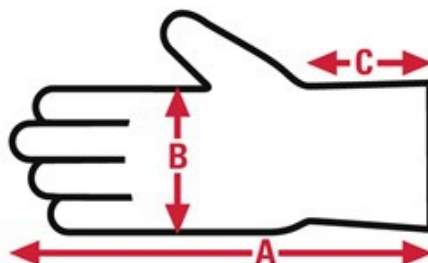

# 3211

Drivers  
Specification Sheet

Item No:	Size:	A:	B:	C:	Case Weight	UOM Weight
3211L	Large	9.795	6.30	N/A	33.600 lb.	3.360
3211M	Medium	9.375	6.020	N/A	27.710 lb.	2.771
3211S	Small	8.58	5.75	N/A	23.280 lb.	2.328
3211XL	X - Large	10.000	6.70	N/A	33.800 lb.	3.380
3211XS	X - Small	8.375	4.875	N/A	21.870 lb.	2.187
3211XXL	XX - Large	10.50	7.11	N/A	35.800 lb.	3.580
3211XXXL	XXX - Large	10.995	7.625	N/A	39.600 lb.	3.960