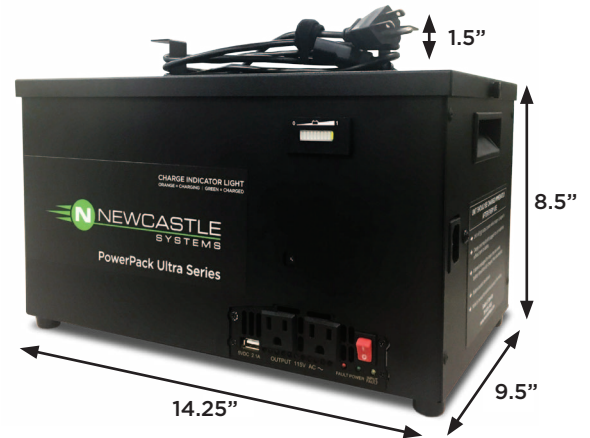

The **PowerPack Ultra Portable Power System** provides quiet, seamless AC power for 8 hours at a time. This lightweight, compact unit is ideal for powering a laptop and barcode printer. At the end of use, simply plug the unit into a standard wall outlet to recharge. Eliminate the need for hazardous extension cords.

Features Include:

- Compact footprint
- Highly portable and lightweight
- Integrated power outlets
- USB charge port
- Visual and audible low voltage alert
- Easy grip side handles
- Integrated cord reel holder

Typical PowerPack Series Applications

Non-powered equipment carts in warehouse or retail floor • Remote display areas • Areas where power is not available such as far corners of the warehouse, loading dock, remote storage areas and much more.

Visual and audible low voltage alert