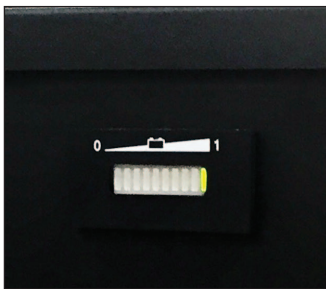

The **PowerPack Ultra Portable Power System** provides quiet, seamless AC power for 8 hours at a time. This lightweight, compact unit is ideal for powering a laptop and barcode printer. At the end of use, simply plug the unit into a standard wall outlet to recharge. Eliminate the need for hazardous extension cords.

Features Include:

- Compact footprint
- Highly portable and lightweight
- Integrated power outlets
- USB charge port
- Visual and audible low voltage alert
- Easy grip side handles
- Integrated cord reel holder

Typical PowerPack Series Applications

Non-powered equipment carts in warehouse or retail floor • Remote display areas • Areas where power is not available such as far corners of the warehouse, loading dock, remote storage areas and much more.

Visual and audible low voltage alert