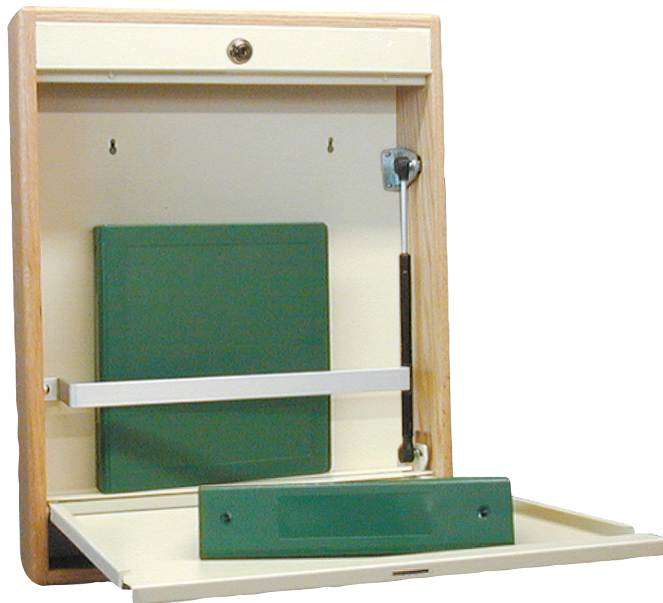

Improve business efficiency • Improve employee workplace safety • Improve patient care & management

Elite Wall Desk
#291533

Elite Wall Desks #291533 & #291534

Features:

Color:

- Beige facade
- Framed in hardwood with a natural oak or cherry finish

Construction: Heavy gauge steel and wood

Size: 25" H x 18" W x 4" D

- Available in self or manual close
- Holds charts up to 3¼" D
- Flat key lock security
- Locks can be keyed the same for multiple units
- Custom colors available

Specify Trim Color:

Natural Oak

Cherry