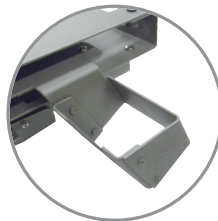

Security Laptop Stand - #350306

The Omnimed Security Laptop Stand is constructed of heavy gauge steel that is powder coated for a durable attractive finish. The laptop is secured to the work surface with a cover that has two-lock security and an adjustable keyboard tray underneath. The security top is mounted on a heavy gauge plated steel pole in a 5 leg base with 3 inch casters. The stand can be used sitting or standing. Vertical movement is controlled by operating the hand levers on both sides of the security top to adjust the height from 35 to 45 inches. A gas spring lift mechanism within the unit provides the smooth vertical lift. Stands measure 35-45 inches high by 21½ inches wide and 14 ½ inches deep. Its base has a diameter of 25 inches.

- Accommodates laptops up to 15½" Wide
- Optional Scanner Holder
- Durable powder coated steel construction
- Two lock security for laptop
- Sturdy 5 leg base on 3 inch casters
- Measures 35" to 45" H by 18" W by 12" D