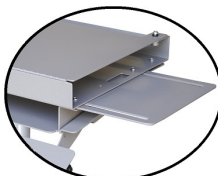

Security Laptop Stand - #350306

The Omnimed Security Laptop Stand is constructed of heavy gauge steel that is powder coated for a durable attractive finish. The laptop is secured to the work surface with a cover that has two-lock security and an adjustable keyboard tray underneath. The security top is mounted on a heavy gauge plated steel pole in a 5 leg base with 3 inch casters. The stand can be used sitting or standing. Vertical movement is controlled by operating the hand levers on both sides of the security top to adjust the height from 35 to 45 inches. A gas spring lift mechanism within the unit provides the smooth vertical lift. Stands measure 35-45 inches high by 21½ inches wide and 14 ½ inches deep. Its base has a diameter of 25 inches.

- Accommodates laptops up to 15½" Wide
- Optional Scanner Holder
- Durable powder coated steel construction
- Two lock security for laptop
- Sturdy 5 leg base on 3 inch casters
- Measures 35" to 45" H by 18" W by 12" D

Scanner Holder
#350306S

Wire Basket
6½H x 4¼W x 4¼D
#350005

Transport Basket
10H x 13W x 4D
#350002

Ambi Mouse Tray
#350306MT