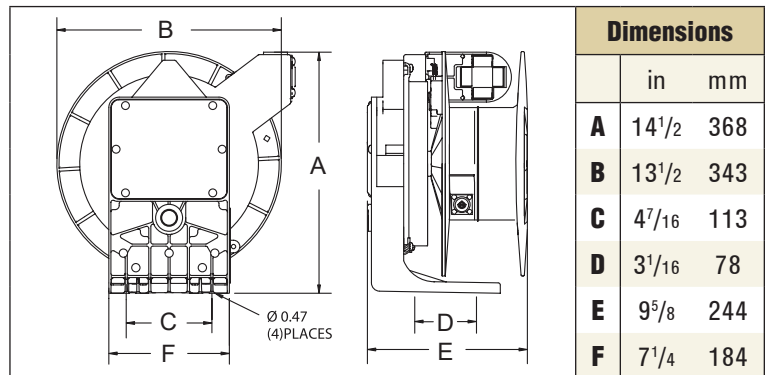

Related Products

Reelcraft offers a complete line of over 2,500 hose, cord, and cable reels. For more information visit us on the web at www.reelcraft.com.

L NM440 103 X

- ✓ NEMA 4 rating provides protection to water or dust, indoor and out
- ✓ Large, easy to access junction box
- ✓ Cast aluminum construction with yellow powder coat finish
- ✓ Reel design prohibits latch-out when cable is fully extended

Model with cable	Cord Ending	Cord Specifications						Volts	Amps	Shipping Weight	
		AWG	mm ²	# Cond	ft	m	Type			lbs	kg
Power Cord Reels											
L NM450 163 X	Flying Lead	16	1.31	3	50	15	SOW	600	9	43	20
L NM450 143 X	Flying Lead	14	2.08	3	50	15	SOW	600	13	48	22
L NM445 144 X	Flying Lead	14	2.08	4	45	14	SOW	600	11	50	23
L NM425 123 X	Flying Lead	12	3.31	3	25	8	SOW	600	18	44	20
L NM450 123 X	Flying Lead	12	3.31	3	50	15	SOW	600	18	50	23
L NM440 124 X	Flying Lead	12	3.31	4	40	12	SOW	600	14	50	23
L NM440 103 X	Flying Lead	10	5.26	3	40	12	SOW	600	22	50	23
L NM430 104 X	Flying Lead	10	5.26	4	30	9	SOW	600	16	50	23