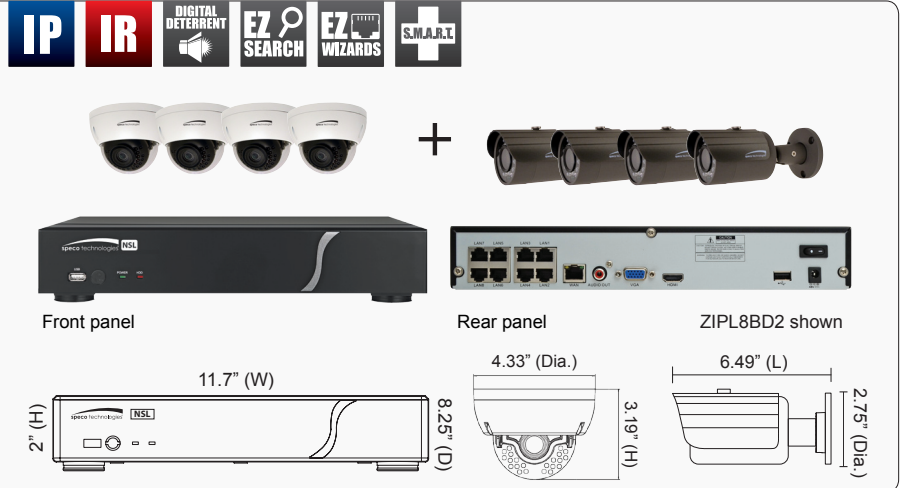

4 Ch. Plug & Play Network Video Recorder and IP Camera Kit

ZIPL4D1

4 Channel NVR with 4 Channel Built-In PoE, 1TB
4 Full HD 1080p Outdoor IR Dome Cameras

ZIPL4B1

4 Channel NVR with 4 Channel Built-In PoE, 1TB
4 Full HD 1080p Outdoor IR Bullet Cameras

EZ Search: quickly search events from thumbnails

EZ Copy: auto copy what you are playing onto a USB flash drive

- Built-In PoE IEEE 802.3af
- Video Out: 1 HDMI®, 1 VGA
- Plug & play feature with Speco's IP cameras
- Dual network ports for isolating IP camera network and remote network traffic
- Network video recorder with free Speco DDNS server
- Digital Deterrent® for triggering audio message via motion detection or sensor
- Full HD (1920 x 1080) recording and playback

Operating & Unit Specifications

Power SupplyPoE or 12VDC (power supply not included)
Power Consumption4W
Operating Temperature.....-20° F - 140° F
Camera Weight.....Dome: 1 lb. / Bullet: 13 oz.
Camera DimensionsDome: 4.33" (Dia.) x 3.19" (H) / Bullet: 2.75" (Dia.) x 6.49" (L)
NVR Weight.....4 lbs.
NVR Dimensions11.7" (W) x 2" (H) x 8.25" (D)