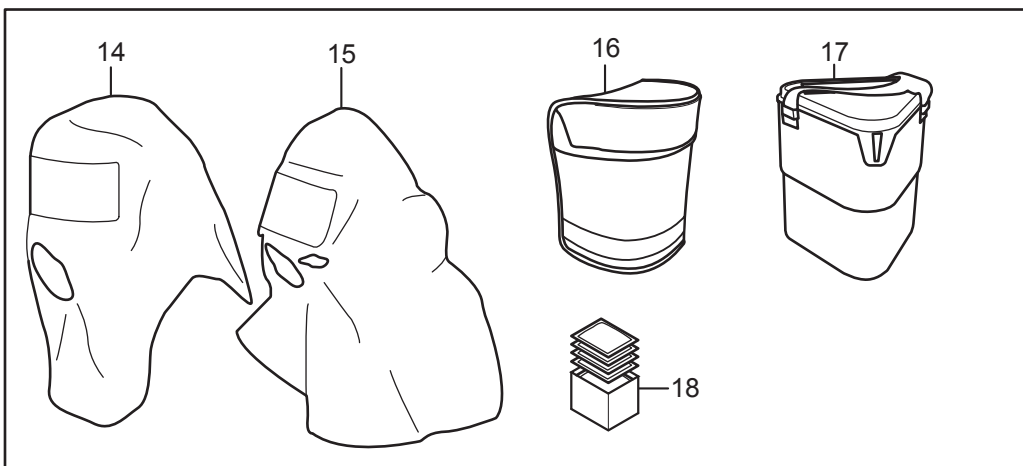

## Spare parts / Accessories

<b>No.</b>	<b>Description</b>	<b>Ordering No.</b>
1.	Head harness SR 363, single strap	R01-2001
2.	Head harness SR 362, cradle strap	R01-2002
3.	Chemical Cartridge (SR 218-6 OV, SR 231 CL/HC/SD/FM, SR 232 OV/SD/CL/HC/HF, SR 229 AM/MA)	-
4.	Particulate Filter P100, SR 510	H02-1321
5.	Pre-filter SR 221	H02-0121
6.	Spark Arrester SR 336	T01-2001
7.	Pre-filter holder	R01-0605
8.	Fit check disc SR 322	R01-0303
9.	Pre-filter holder SR 5153	R01-0604
10.	Membrane kit	R01-2004
10a.	Exhalation x2	-
10b.	Valve covers x2	-
10c.	Inhalation x1	-
11.	Permanent ID tag SR 368	R09-0101
12.	SmallTalk Voice Amplifier, ST2-SR	T01-1219
13.	Fit Test Adapter SR 328	T01-1202
14.	Protective hood SR 64	H09-0321
15.	Protective hood short SR 345	H09-1021
16.	Storage bag SR 339	H09-0112
17.	Storage box SR 230	H09-3012
18.	Cleaning wipes SR 5226. Box of 50.	H09-0401
	Service kit contains:	R01-2005
1.	Head harness SR 363, single strap x1	-
7.	Pre-filter holder SR 5153 x1	-
9.	Membrane kit x1	-