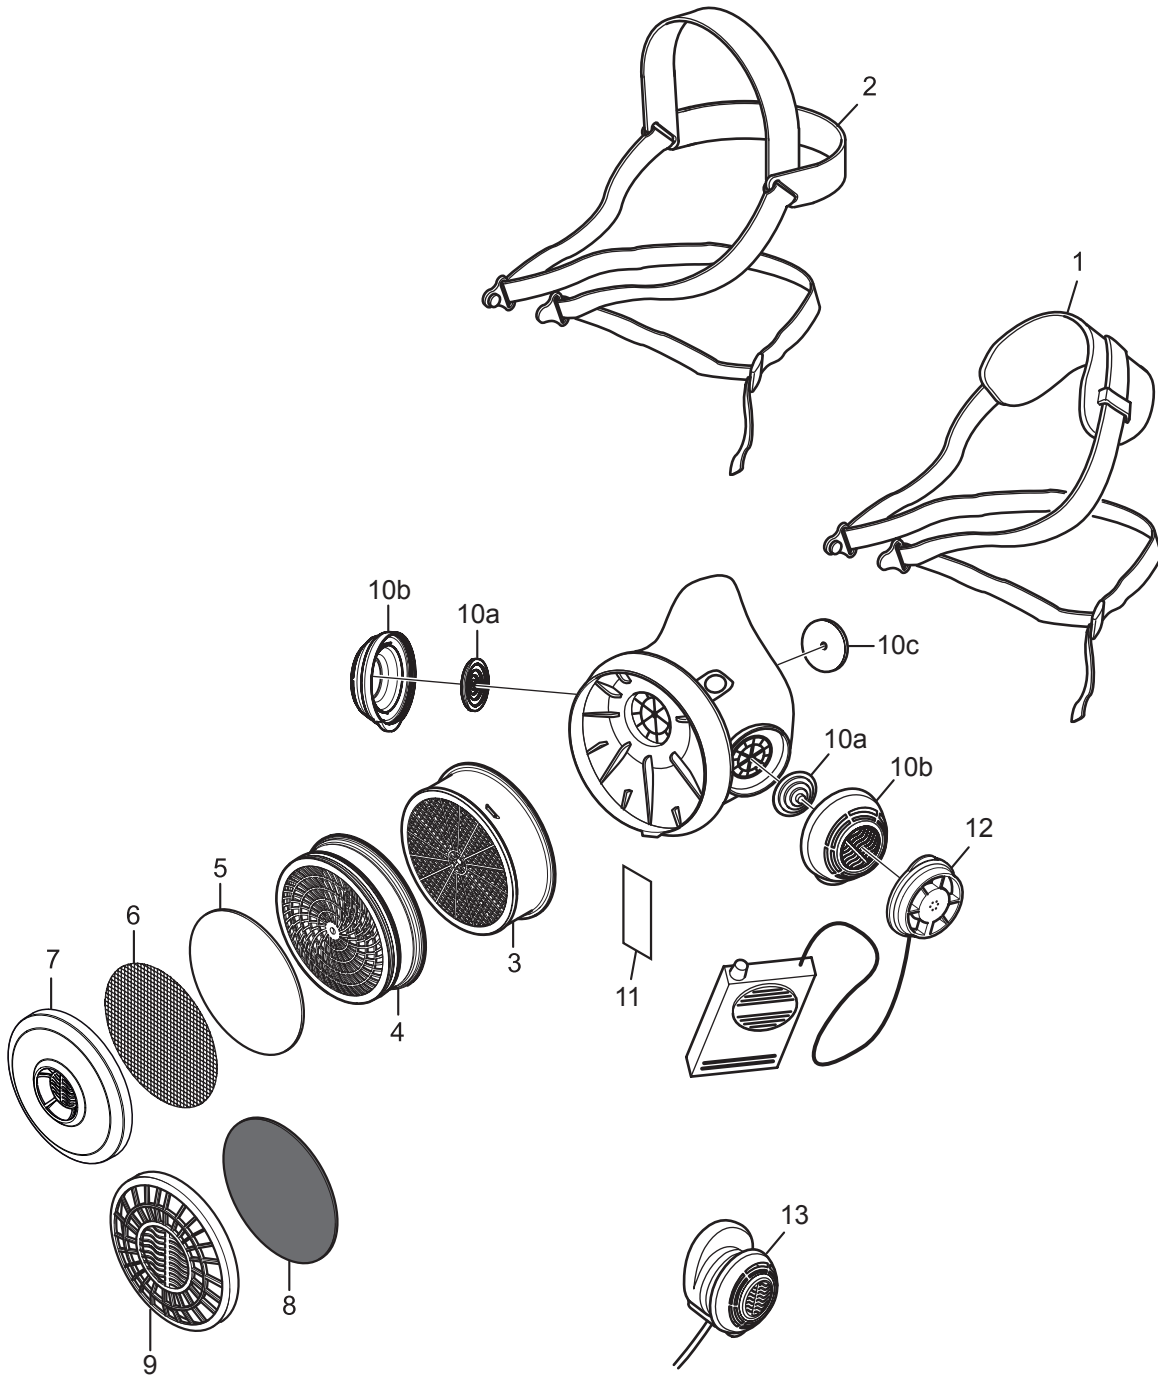

## Spare parts / Accessories

<b>No.</b>	<b>Description</b>	<b>Ordering No.</b>
1.	Head harness SR 363, single strap	R01-2001
2.	Head harness SR 362, cradle strap	R01-2002
3.	Chemical Cartridge (SR 218-6 OV, SR 231 CL/HC/SD/FM, SR 232 OV/SD/CL/HC/HF, SR 229 AM/MA)	-
4.	Particulate Filter P100, SR 510	H02-1321
5.	Pre-filter SR 221	H02-0121
6.	Spark Arrester SR 336	T01-2001
7.	Pre-filter holder	R01-0605
8.	Fit check disc SR 322	R01-0303
9.	Pre-filter holder SR 5153	R01-0604
10.	Membrane kit	R01-2004
10a.	Exhalation x2	-
10b.	Valve covers x2	-
10c.	Inhalation x1	-
11.	Permanent ID tag SR 368	R09-0101
12.	SmallTalk Voice Amplifier, ST2-SR	T01-1219
13.	Fit Test Adapter SR 328	T01-1202
14.	Protective hood SR 64	H09-0321
15.	Protective hood short SR 345	H09-1021
16.	Storage bag SR 339	H09-0112
17.	Storage box SR 230	H09-3012
18.	Cleaning wipes SR 5226. Box of 50.	H09-0401
	Service kit contains:	R01-2005
1.	Head harness SR 363, single strap x1	-
7.	Pre-filter holder SR 5153 x1	-
9.	Membrane kit x1	-