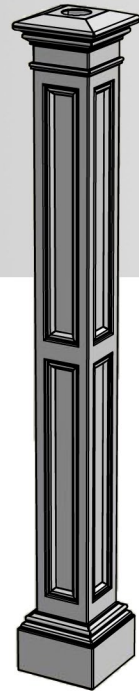

Liberty Lamp Post

Colour Options: Black, White
 Dimensions: 9.375in W x 9.375in D x 72in H
 Wall Thickness: 0.125 inches
 Part Weight: 10lbs
 Material: Polyethylene
 Installation: Slides over 3 inch conduit