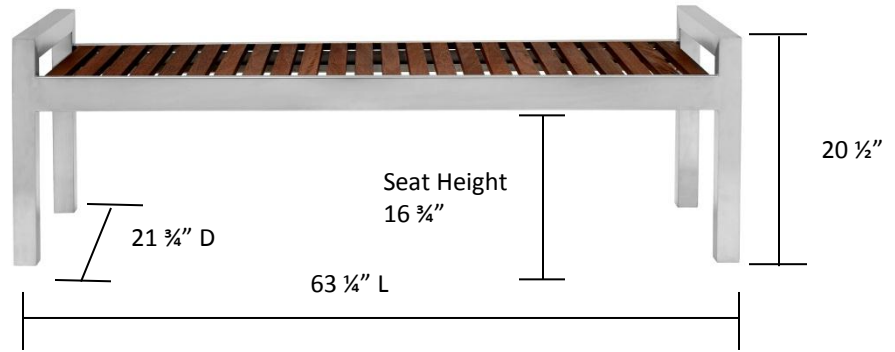

# Skyline Wood Bench with Stainless Steel Legs

Item #: 725453 – 5 Foot Espresso Wood w/ Stainless Steel Legs

**Material Process:** Stainless Steel, 304-grade with natural wood

**Standard Inclusions:** Surface mounting hardware

## Pre-Production Estimate

Length	Depth	Height	Seat Depth	Backrest Height	Seat Height	Standard Size	Weight
63 1/4"	21 3/4"	20 1/2"	21 3/4"	N/A	16 3/4"	5 Ft	35 lbs
Carton Size		# Cartons Shipped	Dimensional Wt.	Carton Wt.	Pallet Size		Product + Pallet Weight
67" L x 26" D x 25" H		1 via Truck	263 lbs	75 lbs	TBD		TBD

Wood bench with attractive stainless steel legs creates a casual, comfortable seating area for indoor or outdoor use. This stylish bench can be used in office buildings, hotels, gardens, parks or anywhere you want to offer an inviting, relaxing atmosphere.