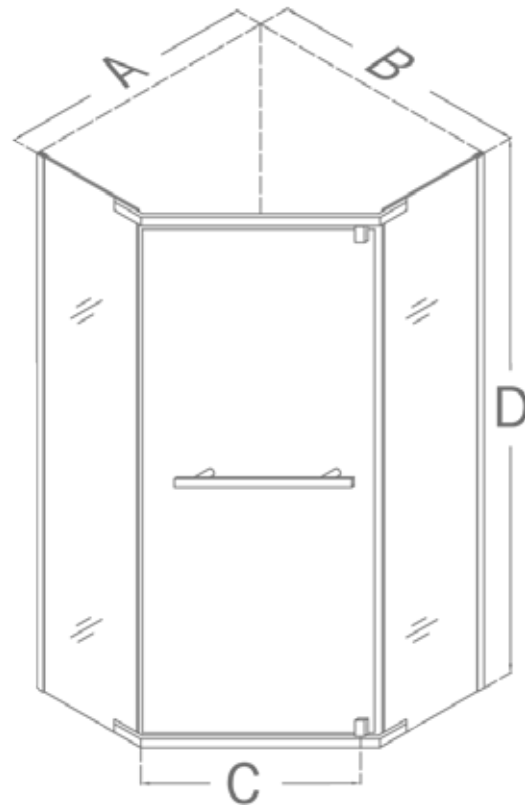

# SHOWER ENCLOSURE PRISM™

SUPREMELY FUNCTIONAL AND EFFORTLESSLY ELEGANT

The **PRISM** neo-angle shower enclosure saves space with a unique corner installation that creates a stunning focal point. This modern shower enclosure combines clean frameless design, elegant pivot operation and premium 3/8" thick tempered glass. Choose the **PRISM** shower enclosure for the centerpiece of your bathroom design.

PRISM SHOWN WITH OPTIONAL BASE

PIVOT HARDWARE

OPTIONAL SLIMLINE™ SHOWER BASE

- Frameless glass shower enclosure design
- 3/8" (10mm) thick tempered clear glass
- Chrome or brushed nickel hardware finish
- Pivot door with full length magnetic latch
- Anodized aluminum wall profiles
- Designed for corner installation against finished walls
- Reversible for right or left door opening
- Out-of-plumb installation adjustability up to 3/8" for each wall profile
- Optional SlimLine shower base available

A	B	C WALK IN	D
34-1/8"	34-1/8"	22-7/16"	72"
36-1/8"	36-1/8"	22-7/16"	72"
40-1/8"	40-1/8"	22-7/16"	72"

Visit [PARTNER PORTAL](#) for the latest dealer news and updates

Visit [WWW.BATHAUTHORITY.COM](http://WWW.BATHAUTHORITY.COM) for detailed product information  
Tel: 866.731.8378 | Fax: 866.227.9245 | [sales@bathauthority.com](mailto:sales@bathauthority.com)