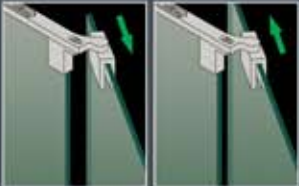

ALLURE 36" SHOWER DOOR
(without stationary panel)

The ALLURE™ will give your bathroom a fresh perspective with clean lines and a flexible design. The versatile ALLURE is available in sizes to fit a wide range of openings from 30 to 67 inches wide. Smart wall profiles and unique pivot hardware provide up to 7 inches of installation adjustments. Premium 3/8" thick tempered glass delivers the look and feel of custom glass.

ALLURE SHOWER DOOR WITH 24" SIDE PANEL
AND OPTIONAL SHOWER BASE

ALLURE

- 3/8" (10mm) tempered clear glass
- Reversible for right or left door opening
- Unique adjustable pivot door hardware
- Up to 7" width total adjustment on all doors (1" in wall profile for width or out-of-plumb and 6" in pivot hardware for width)
- Additional stationary side glass panel with 2 shelves included for doors wider than 43"
- Anodized aluminum profiles
- Visible fixtures in chrome finish (profiles and pivot hardware)
- Optional single threshold fiberglass reinforced Acrylic/ABS base
- Optional Acrylic/ABS back wall kit

ALLURE SHOWER DOOR

**ADJUSTABLE
HARDWARE**

Pivot Mechanism up to 6" for width adjustment

Wall profile up to 1/2" for out of plumb adjustment

Stationary Panel Wall Profile
Up to 1" for width and out-of-plumb adjustment