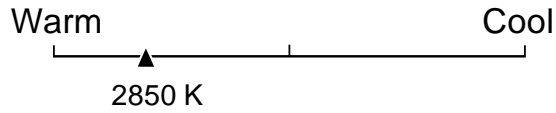

Lighting Facts Per Bulb

Brightness **180 Lumens**

Estimated Yearly Energy Cost **\$3.01**

Based on 3 hrs/day, 11¢/kWh
Cost depends on rates and use

Life

Based on 3 hrs/day

1.4 years

Light Appearance