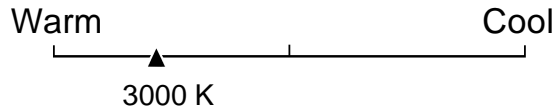

Lighting Facts Per Bulb

Brightness **2400 Lumens**

Estimated Yearly Energy Cost **\$3.85**

Based on 3 hrs/day, 11¢/kWh
Cost depends on rates and use

Life

Based on 3 hrs/day **14.6 years**

Light Appearance

Energy Used **32 watts**