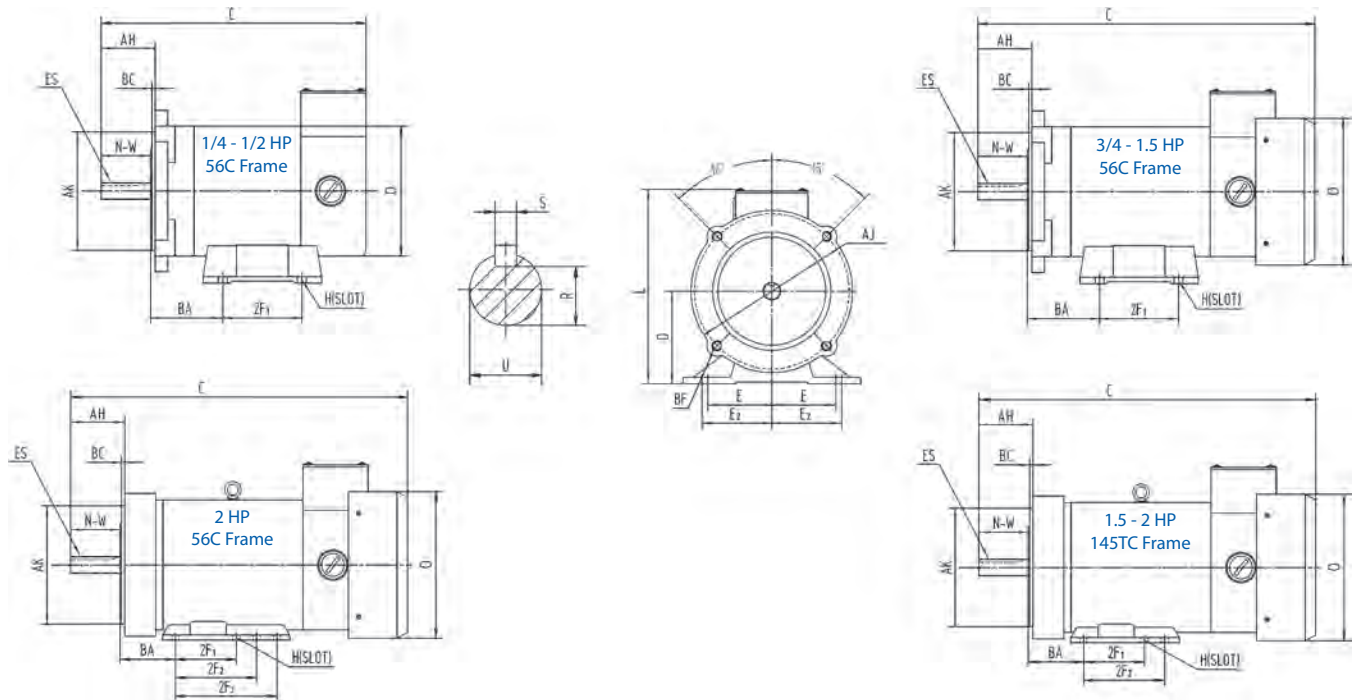

WORLDWIDE FRACTIONAL HP MOTORS

Permanent Magnet DC Motors

TENV / TEFC Enclosure ■ C-Face ■ Removable Base
90, 180, 12 and 24 Volt

DIMENSIONS

12 Volt and 24 Volt

ALL DIMENSIONS IN INCHES

Model	E	E2	2F1	2F2	2F3	H	BA	C	D	L	O	S	ES	R	N-W	U	BC	AH	AK	AJ	BF
WPMDC13-18-12V-56CB	2.44	---	3	---	---	0.34	2.75	10.06	3.5	7.63	4.94	0.188	1.41	0.517	1.88	0.625	0.12	2.06	4.5	5.875	3/8-16
WPMDC13-18-24V-56CB	2.44	---	3	---	---	0.34	2.75	10.06	3.5	7.63	4.94	0.188	1.41	0.517	1.88	0.625	0.12	2.06	4.5	5.875	3/8-16
WPMDC12-18-12V-56CB	2.44	---	3	---	---	0.34	2.75	10.94	3.5	7.63	4.94	0.188	1.41	0.517	1.88	0.625	0.12	2.06	4.5	5.875	3/8-16
WPMDC12-18-24V-56CB	2.44	---	3	---	---	0.34	2.75	10.94	3.5	7.63	4.94	0.188	1.41	0.517	1.88	0.625	0.12	2.06	4.5	5.875	3/8-16
WPMDC34-18-12V-56CB	2.44	---	3	---	---	0.34	2.75	13.51	3.5	7.63	5.57	0.188	1.41	0.517	1.88	0.625	0.12	2.06	4.5	5.875	3/8-16
WPMDC34-18-24V-56CB	2.44	---	3	---	---	0.34	2.75	13.51	3.5	7.63	5.57	0.188	1.41	0.517	1.88	0.625	0.12	2.06	4.5	5.875	3/8-16
WPMDC1-36-24V-56CB	2.44	---	3	---	---	0.34	2.75	14.3	3.5	7.63	5.57	0.188	1.41	0.517	1.88	0.625	0.12	2.06	4.5	5.875	3/8-16
WPMDC1-18-12V-56CB	2.44	---	3	---	---	0.34	2.75	14.3	3.5	7.63	5.57	0.188	1.41	0.517	1.88	0.625	0.12	2.06	4.5	5.875	3/8-16
WPMDC1-18-24V-56CB	2.44	---	3	---	---	0.34	2.75	14.3	3.5	7.63	5.57	0.188	1.41	0.517	1.88	0.625	0.12	2.06	4.5	5.875	3/8-16
WPMDC1.5-18-24V-56CB	2.44	---	3	---	---	0.34	2.75	16.45	3.5	7.63	5.57	0.188	1.41	0.517	1.88	0.625	0.12	2.06	4.5	5.875	3/8-16

Dimensions shown in this catalog are for general use only.
For an exact drawing on a specific rating, please contact our sales office.