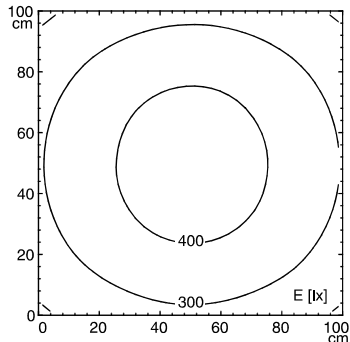

- design**
- fastening**
- dimension**
- special features**

- 24 x Light-emitting diode
- light colour neutral white, 4600-5400 K, Color Rendering Index (CRI)=85
- without
- 18-30 V; DC
- approx. 12 W
- IP 67
- III
- switchable
- without switch
- aluminium
- anodised
- aluminium coloured anodised
- screen, clear
- approx. 1.2 kg
- built-in plug
- Serie 713
- mounted version
- L-angle, clamp
- A=370 mm
- Power equipment

Serie 713

**illuminance**

measuring conditions: d=100cm

**Em:** 340 lx  
**Emax:** 443 lx  
**Emin:** 212 lx

**luminous intensity**