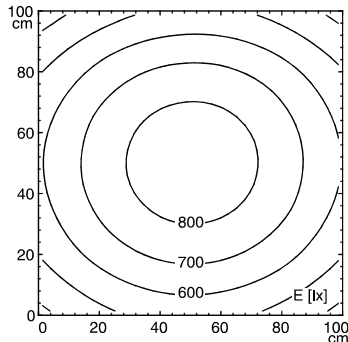

- design**
- fastening**
- dimension**
- special features**

- 48 x Light-emitting diode
- light colour neutral white, 4600-5400 K, Color Rendering Index (CRI)=85
- without
- 18-30 V; DC
- approx. 24 W
- IP 67
- III
- switchable
- without switch

- aluminium
- anodised
- aluminium coloured anodised
- screen, clear
- approx. 2.1 kg
- built-in plug
- Serie 713
- mounted version
- L-angle, clamp
- A=650 mm
- Power equipment

Serie 713

illuminance

measuring conditions: d=100cm

Em: 657 lx
Emax: 856 lx
Emin: 408 lx

luminous intensity