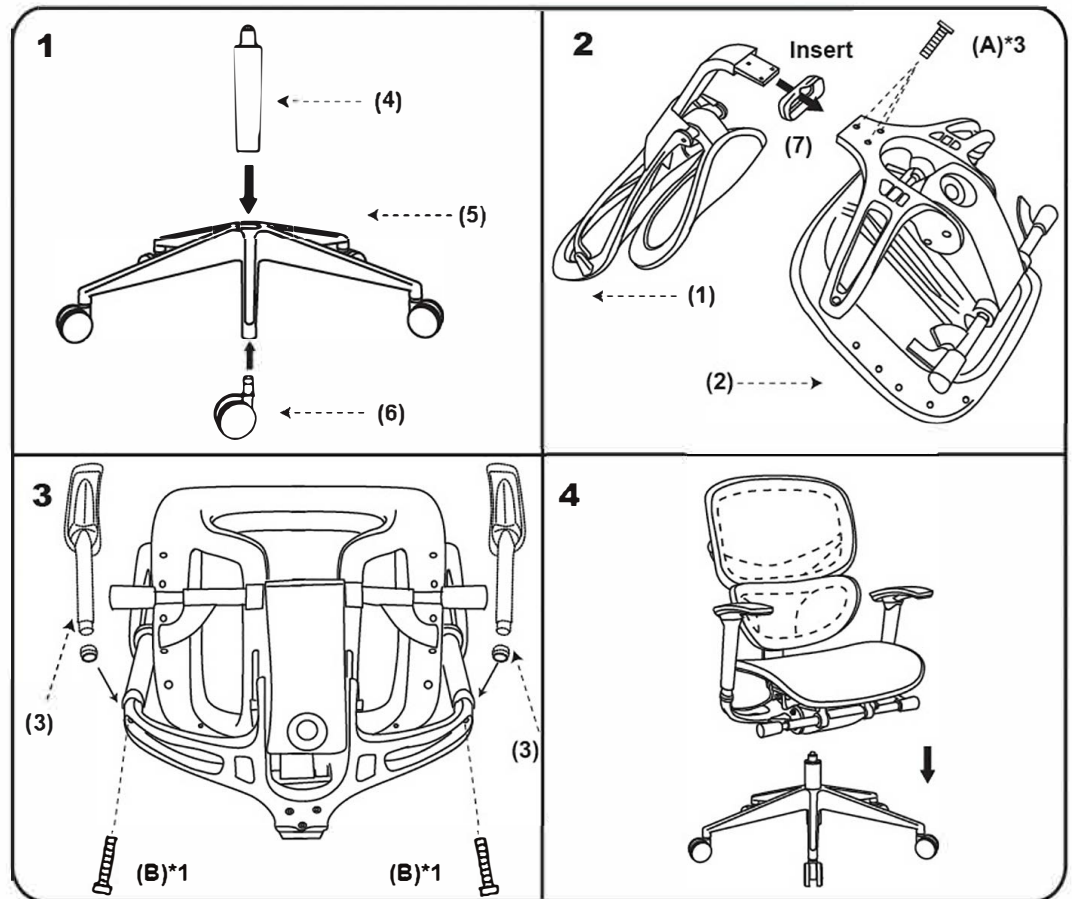

**IMPORTANT NOTICE:
HARDWARE PACKAGE IS ATTACHED
ON THE BOTTOM OF SEAT CUSHION.**

MODEL : B6777 B6888

(1)x1	(2)x1	(3)x1(L) X1(R)	
(4)x1	(5)x1	(6)x5	(7)x1
(A)x3		M8*20	L-BAR SCREW
(B)x2		M8*45	ARM SCREW
(C)x2			ALLEN KEY

Insert and loosely tighten all screws. When assembly is completed, fully tighten all screws before using. This chair is only intended for sitting. Any other use will void the warranty.