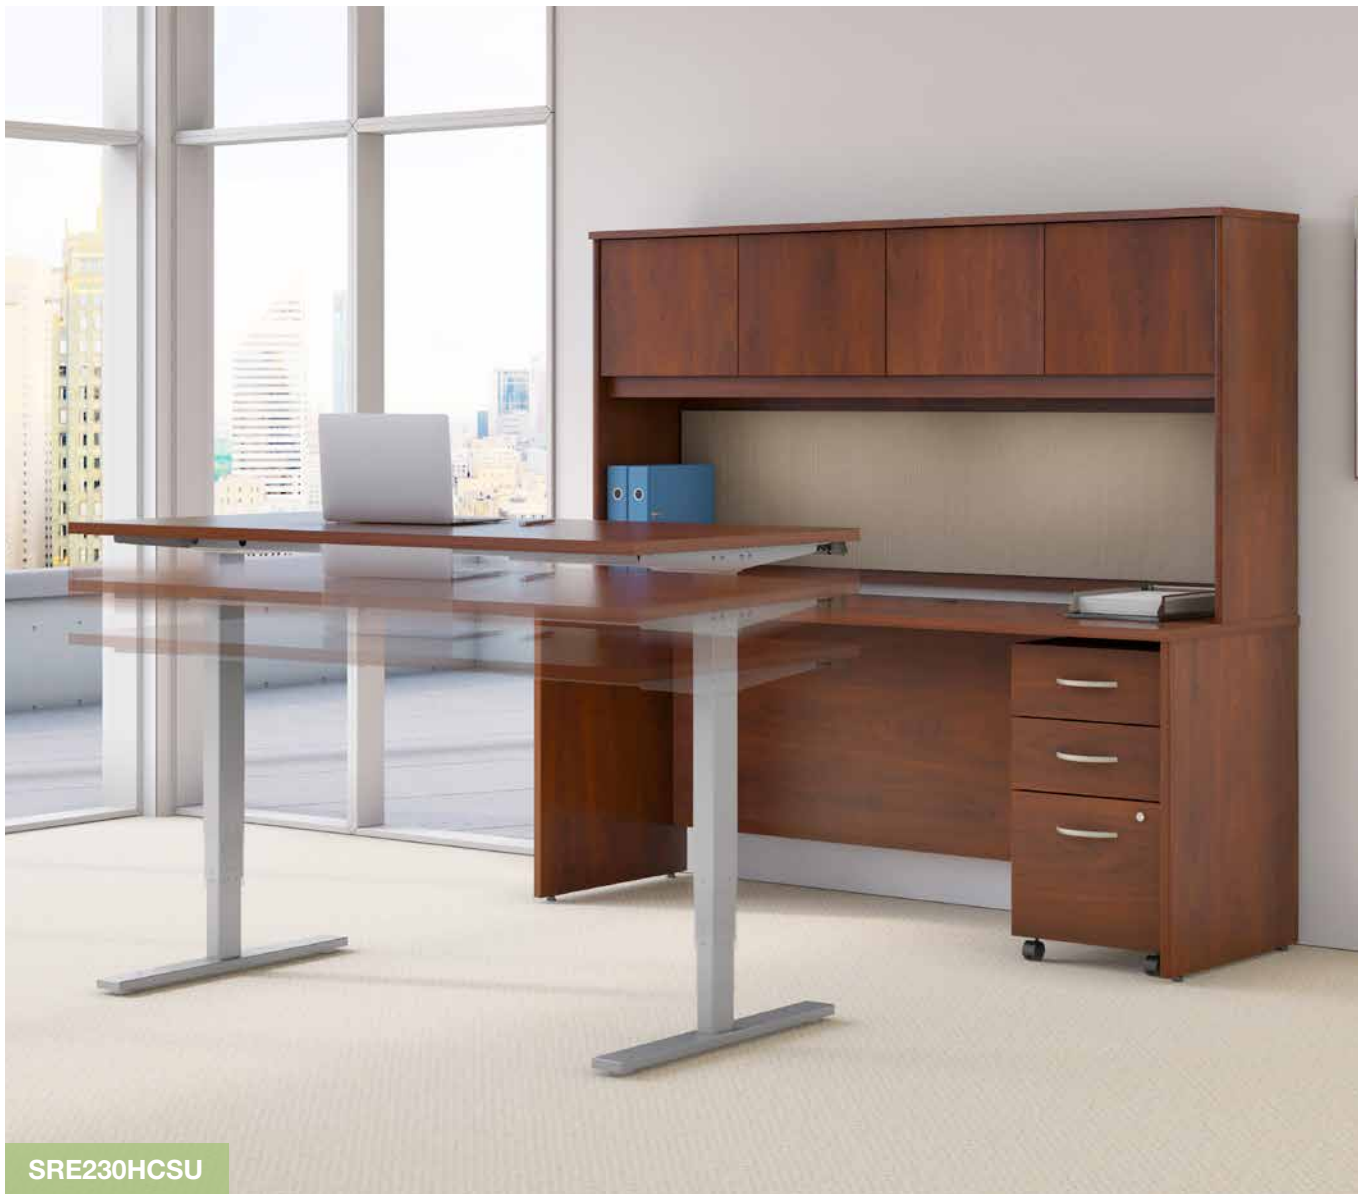

Standing Height Table Desks

SRE148MRSU

A flexible, healthy and ergonomic solution for today's work environments.

Storage

SRE223HCSU

A multitude of work style preferences with universal hutch, filing and storage alternatives in one collection.

Ready to Roll

Durable casegoods construction on pedestals simplifies installation.

Open for Business

C-Leg Desk design offers easy configurations and plenty of leg-room for your comfort.

DESK SHELLS

42W Corner Desk Shell