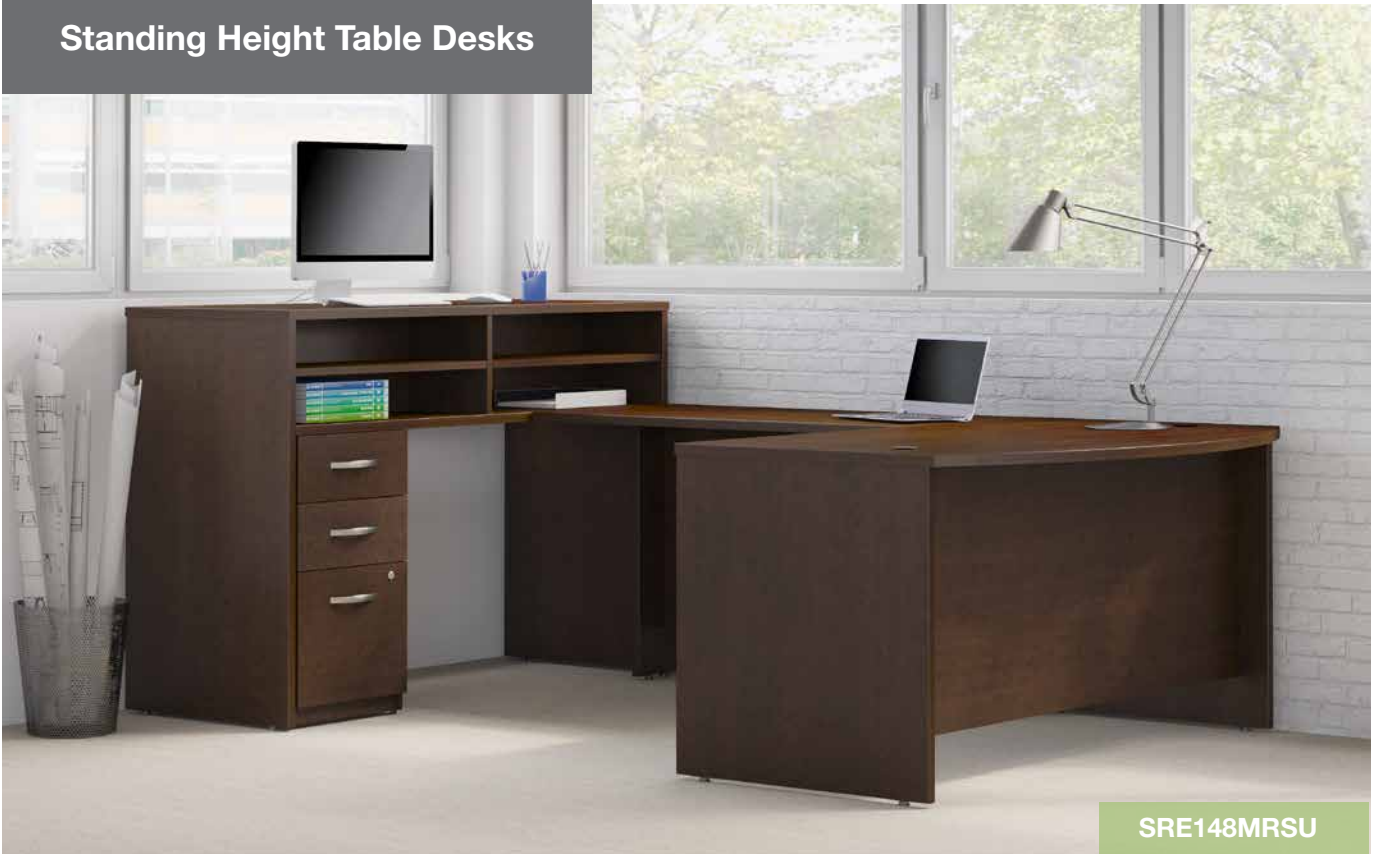

Standing Height Table Desks

SRE148MRSU

A flexible, healthy and ergonomic solution for today's work environments.