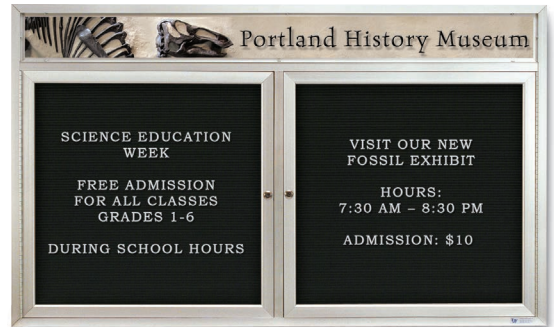

UV1140H

Double Door w/ Illuminated Header

UV1151HI	48" x 36"	42³/₄" x 31" (x2)	2	81 lbs.
UV1152HI	60" x 36"	54³/₄" x 31" (x2)	2	95 lbs.

UV1142H

4 color digital headers can be applied. Example shown above.

Triple Door

Triple Door Standard

Model #	Size (W x H)	Viewable Area	Doors	Weight
UV1128	72" x 36"	19¹/₂" x 31" (x3)	3	66 lbs.
UV1129	72" x 48"	19¹/₂" x 43" (x3)	3	78 lbs.

Triple Door Illuminated

UV1134I	72" x 36"	19¹/₂" x 31" (x3)	3	71 lbs.

Triple Door w/ Header

UV1143H	72" x 36"	19¹/₂" x 24¹/₂" (x3)	3	95 lbs.