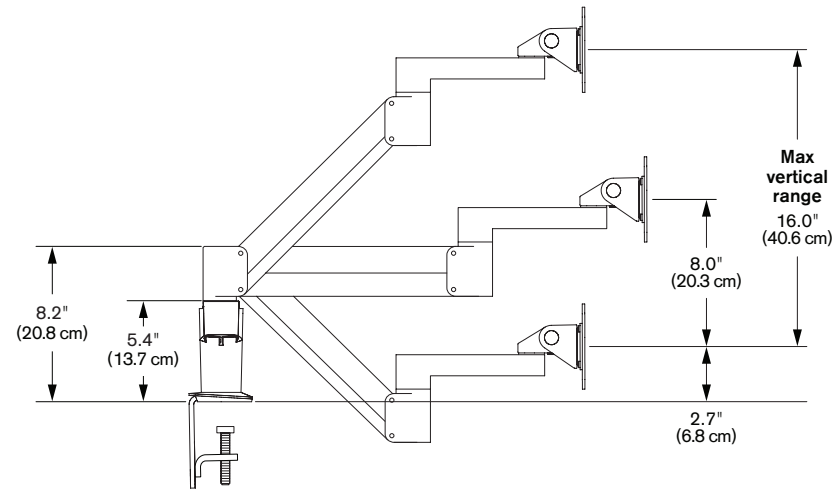

PRODUCT FEATURES:

- Product Includes: FLEXmount™ with six mounting options (see page 2) & VESA adapter plate (75X75 and 100X100)
- Compatible with all VESA displays, including the 2012-present 21.5" iMac[®]
- Offers 16" of dynamic one-touch height adjustment
- Full extension range of 24"
- Slim profile design folds up flat to occupy just 3.5" of space
- Monitor Weight Capacity: 5lbs - 17lbs per arm
- Tilt: UP 200° / Pan: 180°
- Rotation: 360° at three joints
- Integrated cable management system hides cables and keeps your work surface free of clutter
- Available Colors: Black
- Part Code: 7Flex-Dual-ETUS-104

Quickly adjust monitor position as your needs change

Includes integrated cable management

Clamps to desk edge or through

Choose Your Own Mount!

7Flex comes equipped with SIX mounting options, giving you the ability to adapt to any workspace setup you may have.

7 FLEX[®] DUAL

SIDE VIEW
Vertical Range

TOP VIEW
Horizontal Range

CAPABILITIES

- Vertical range +/- 8.0" (20.3 cm) from horizontal
- Horizontal range, per arm 24.0" (61.0 cm)
- Rotation 360 degrees at three joints
- Monitor tilt 200 degrees
- Monitor pivot Landscape to portrait
- Monitor compatibility VESA[®] 75mm and 100mm
- Cable management Cables are clipped beneath arm
- Mounting options Desk Edge, Grommet, Thru-Desk, Side Bolt
- Monitor weight, model number 5 - 17 lbs (2.3 - 7.7 kg), 7Flex-Dual-104i