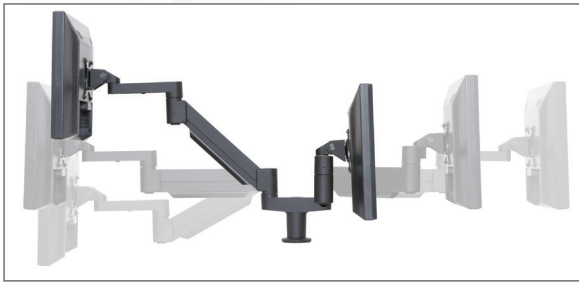

7FLEX[®] DUAL

For PC and iMac[®]

Now you can mount two of our best-selling 7Flex[®] LCD Arms from one point on your desk. Effortlessly reposition each monitor with just one hand. You will free up desk space, even as you work in greater ergonomic comfort. The dual mount can be clamped to desk edge or grommet, or bolted through the desk.

PRODUCT FEATURES:

- Product Includes: FLEXmount™ with six mounting options (see page 2) & VESA adapter plate (75X75 and 100X100)
- Compatible with all VESA displays, including the 2012-present 21.5" iMac[®]
- Offers 16" of dynamic one-touch height adjustment
- Full extension range of 24"
- Slim profile design folds up flat to occupy just 3.5" of space
- Monitor Weight Capacity: 5lbs - 17lbs per arm
- Tilt: UP 200° / Pan: 180°
- Rotation: 360° at three joints
- Integrated cable management system hides cables and keeps your work surface free of clutter
- Available Colors: Black
- Part Code: 7Flex-Dual-ETUS-104

Quickly adjust monitor position as your needs change

Includes integrated cable management

Clamps to desk edge or through

Choose Your Own Mount!

7Flex comes equipped with SIX mounting options, giving you the ability to adapt to any workspace setup you may have.

7 FLEX[®] DUAL

SIDE VIEW
Vertical Range

TOP VIEW
Horizontal Range

CAPABILITIES

- Vertical range +/- 8.0" (20.3 cm) from horizontal
- Horizontal range, per arm 24.0" (61.0 cm)
- Rotation 360 degrees at three joints
- Monitor tilt 200 degrees
- Monitor pivot Landscape to portrait
- Monitor compatibility VESA[®] 75mm and 100mm
- Cable management Cables are clipped beneath arm
- Mounting options Desk Edge, Grommet, Thru-Desk, Side Bolt
- Monitor weight, model number 5 - 17 lbs (2.3 - 7.7 kg), 7Flex-Dual-104i