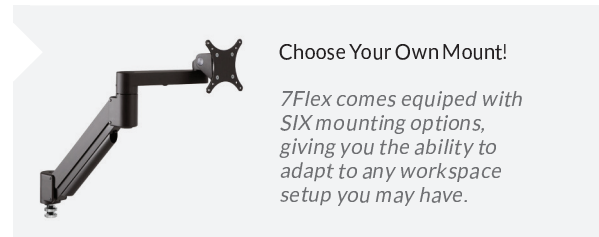

7FLEX[®] DUAL

For PC and iMac[®]

Now you can mount two of our best-selling 7Flex[®] LCD Arms from one point on your desk. Effortlessly reposition each monitor with just one hand. You will free up desk space, even as you work in greater ergonomic comfort. The dual mount can be clamped to desk edge or grommet, or bolted through the desk.

PRODUCT FEATURES:

- Product Includes: FLEXmount™ with six mounting options (see page 2) & VESA adapter plate (75X75 and 100X100)
- Compatible with all VESA displays, including the 2012-present 21.5" iMac[®]
- Offers 16" of dynamic one-touch height adjustment
- Full extension range of 24"
- Slim profile design folds up flat to occupy just 3.5" of space
- Monitor Weight Capacity: 5lbs - 17lbs per arm
- Tilt: UP 200° / Pan: 180°
- Rotation: 360° at three joints
- Integrated cable management system hides cables and keeps your work surface free of clutter
- Available Colors: Black
- Part Code: 7Flex-Dual-ETUS-104

Quickly adjust monitor position as your needs change

Includes integrated cable management

Clamps to desk edge or through

Choose Your Own Mount!

7Flex comes equipped with SIX mounting options, giving you the ability to adapt to any workspace setup you may have.

7 FLEX[®] DUAL

SIDE VIEW
Vertical Range

TOP VIEW
Horizontal Range

CAPABILITIES

- Vertical range +/- 8.0" (20.3 cm) from horizontal
- Horizontal range, per arm 24.0" (61.0 cm)
- Rotation 360 degrees at three joints
- Monitor tilt 200 degrees
- Monitor pivot Landscape to portrait
- Monitor compatibility VESA[®] 75mm and 100mm
- Cable management Cables are clipped beneath arm
- Mounting options Desk Edge, Grommet, Thru-Desk, Side Bolt
- Monitor weight, model number 5 - 17 lbs (2.3 - 7.7 kg), 7Flex-Dual-104i