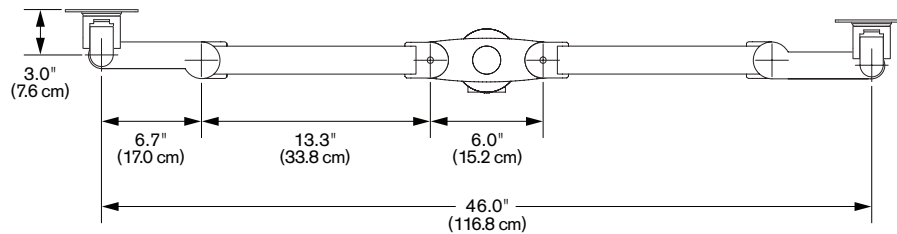

PRODUCT FEATURES:

- Product Includes: FLEXmount™ with six mounting options (see page 2) & VESA adapter plate (75X75 and 100X100)
- Compatible with all VESA displays, including the 2012-present 21.5" iMac[®]
- Offers 16" of dynamic one-touch height adjustment
- Full extension range of 24"
- Slim profile design folds up flat to occupy just 3.5" of space
- Monitor Weight Capacity: 5lbs - 17lbs per arm
- Tilt: UP 200° / Pan: 180°
- Rotation: 360° at three joints
- Integrated cable management system hides cables and keeps your work surface free of clutter
- Available Colors: Black
- Part Code: 7Flex-Dual-ETUS-104

Quickly adjust monitor position as your needs change

Includes integrated cable management

Clamps to desk edge or through

Choose Your Own Mount!

7Flex comes equipped with SIX mounting options, giving you the ability to adapt to any workspace setup you may have.

7 FLEX[®] DUAL

SIDE VIEW
Vertical Range

TOP VIEW
Horizontal Range

CAPABILITIES

- Vertical range +/- 8.0" (20.3 cm) from horizontal
- Horizontal range, per arm 24.0" (61.0 cm)
- Rotation 360 degrees at three joints
- Monitor tilt 200 degrees
- Monitor pivot Landscape to portrait
- Monitor compatibility VESA[®] 75mm and 100mm
- Cable management Cables are clipped beneath arm
- Mounting options Desk Edge, Grommet, Thru-Desk, Side Bolt
- Monitor weight, model number 5 - 17 lbs (2.3 - 7.7 kg), 7Flex-Dual-104i