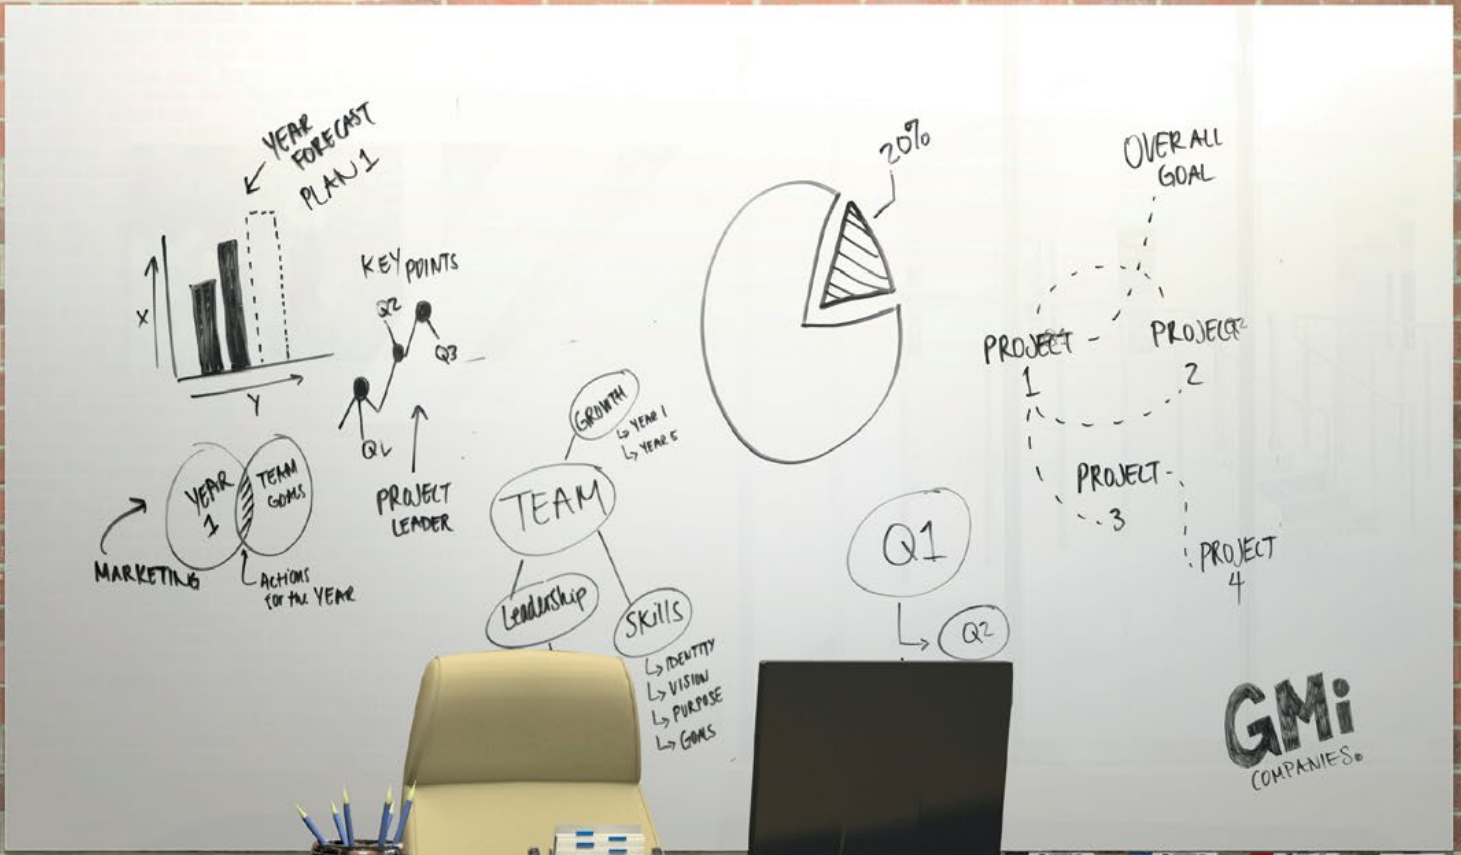

A R I A

Low Profile Glassboards

THE MOST SECURE
GLASSBOARD

The Most Secure Glassboard On The Market

Most Secure – heavy-duty hanging system gives confidence the board will never bow, strain, or move from the wall, creating a safe user experience.

Low Profile – 1/4" tempered glass floats only 1/2" from the wall surface, giving the illusion of floating glass.

Integrated – magnetic markers adhere under the glassboard allowing for a clutter-free writing surface.

Sustainable – 100% recyclable; composed of recycled glass and sand.

A Striking Composition Of Function Meeting Elegance.

Aria low profile glassboards achieve the look of weightless, floating glass, creating a feeling of opulence from every angle. No visible hardware or standoffs allow the beauty of the glass to complement any décor. Our team of engineers developed a heavy-duty hanging system that promotes security and confidence that your board will never bow, strain, or move from the wall. With multiple orientation options, Aria can be used as a single board for personal offices and conference rooms, or designed as a glass wall, optimizing brainstorming and collaboration spaces.

- 1/4" tempered low profile glassboard floats only 1/2" from the wall surface
- Installed with heavy-duty aluminum cleating and a steel support bar that work together to safely secure the glassboard to the wall
- One-of-a-kind hanging process allows Aria to be mounted to any surface, including uneven surfaces like brick or concrete
- Integrated underneath marker storage allows for an uncluttered writing surface
- Concealed hardware creates a clean, frameless, and superior dry-erase surface
- Available in square edges, magnetic, or non-magnetic surface
- Choose from eight standard colors; custom colors also available
- Unlimited design options—hang vertically or horizontally, as a single board, or build a glass wall by joining multiple boards side by side
- Backed by Ghent's 50-year warranty