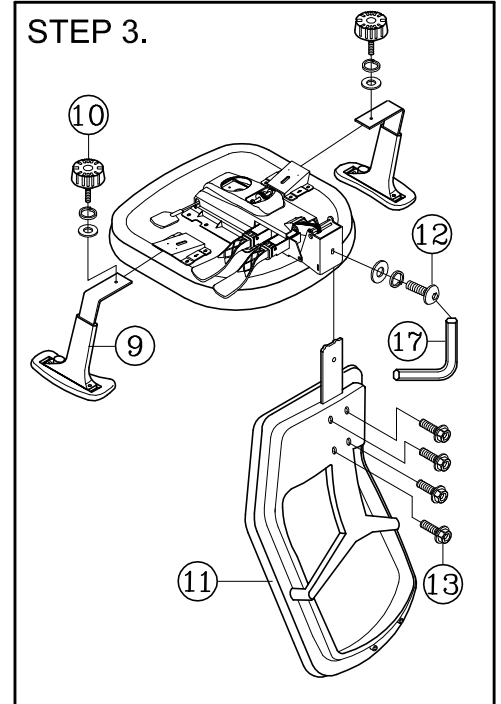

# ASSEMBLY INSTRUCTIONS

Remove all items from the carton . Verify all pieces before assembly.

## PART LIST

| KEY QTY | DESCRIPTION | KEY QTY         | DESCRIPTION | KEY QTY | DESCRIPTION                         |
|---------|-------------|-----------------|-------------|---------|-------------------------------------|
| 1       | 5           | Caster          | 7           | 6       | Mechanism Screw                     |
| 2       | 1           | Base            | 8           | 2       | Arm Bracket                         |
| 3       | 1           | Seat Post       | 9           | 2       | Armrest                             |
| 4       | 1           | Seat Post Cover | 10          | 2       | Arm Width Adjustment Knob + Washers |
| 5       | 1           | Seat            | 11          | 1       | Backrest                            |
| 6       | 1           | Mechanism       | 12          | 1       | Backrest Bolt + Washers             |
|         |             |                 | 13          | 4       | Backrest Tight Screw                |
|         |             |                 | 14          | 1       | Back Post Bellow                    |
|         |             |                 | 15          | 2       | Back Post Bellow Screw              |
|         |             |                 | 16          | 1       | M5 Size Allen Wrench                |
|         |             |                 | 17          | 1       | M6 Size Allen Wrench                |