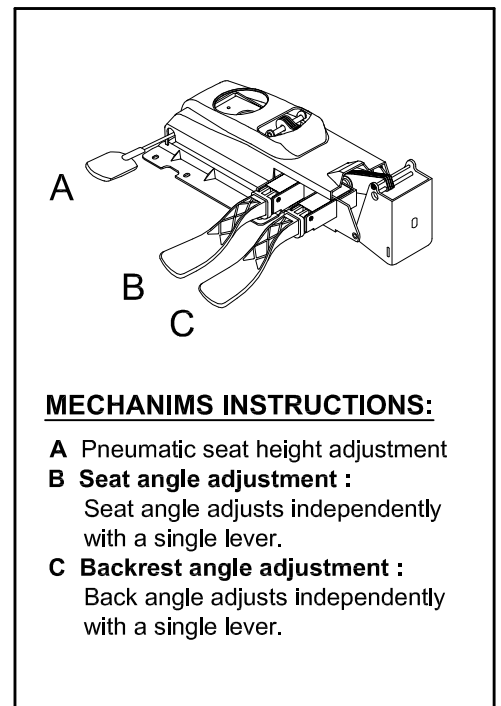

# ASSEMBLY INSTRUCTIONS

Remove all items from the carton . Verify all pieces before assembly.

## PART LIST

| KEY QTY | DESCRIPTION | KEY QTY         | DESCRIPTION | KEY QTY | DESCRIPTION                         |
|---------|-------------|-----------------|-------------|---------|-------------------------------------|
| 1       | 5           | Caster          | 7           | 6       | Mechanism Screw                     |
| 2       | 1           | Base            | 8           | 2       | Arm Bracket                         |
| 3       | 1           | Seat Post       | 9           | 2       | Armrest                             |
| 4       | 1           | Seat Post Cover | 10          | 2       | Arm Width Adjustment Knob + Washers |
| 5       | 1           | Seat            | 11          | 1       | Backrest                            |
| 6       | 1           | Mechanism       | 12          | 1       | Backrest Bolt + Washers             |
|         |             |                 | 13          | 4       | Backrest Tight Screw                |
|         |             |                 | 14          | 1       | Back Post Bellow                    |
|         |             |                 | 15          | 2       | Back Post Bellow Screw              |
|         |             |                 | 16          | 1       | M5 Size Allen Wrench                |
|         |             |                 | 17          | 1       | M6 Size Allen Wrench                |