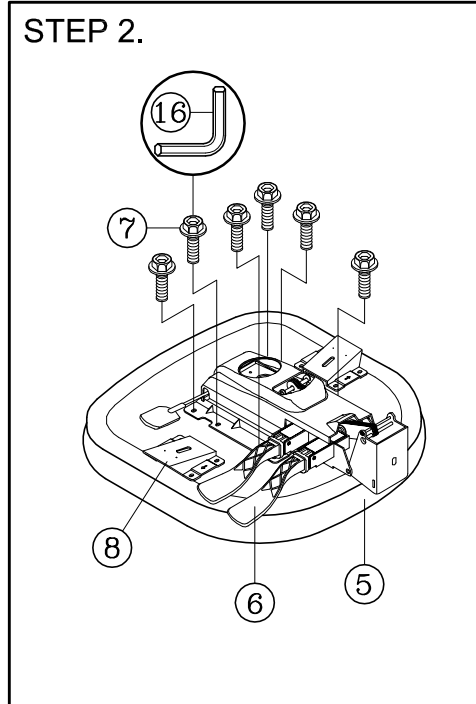

# ASSEMBLY INSTRUCTIONS

Remove all items from the carton . Verify all pieces before assembly.

## PART LIST

| KEY QTY | DESCRIPTION | KEY QTY         | DESCRIPTION | KEY QTY | DESCRIPTION                         |
|---------|-------------|-----------------|-------------|---------|-------------------------------------|
| 1       | 5           | Caster          | 7           | 6       | Mechanism Screw                     |
| 2       | 1           | Base            | 8           | 2       | Arm Bracket                         |
| 3       | 1           | Seat Post       | 9           | 2       | Armrest                             |
| 4       | 1           | Seat Post Cover | 10          | 2       | Arm Width Adjustment Knob + Washers |
| 5       | 1           | Seat            | 11          | 1       | Backrest                            |
| 6       | 1           | Mechanism       | 12          | 1       | Backrest Bolt + Washers             |
|         |             |                 | 13          | 4       | Backrest Tight Screw                |
|         |             |                 | 14          | 1       | Back Post Bellow                    |
|         |             |                 | 15          | 2       | Back Post Bellow Screw              |
|         |             |                 | 16          | 1       | M5 Size Allen Wrench                |
|         |             |                 | 17          | 1       | M6 Size Allen Wrench                |