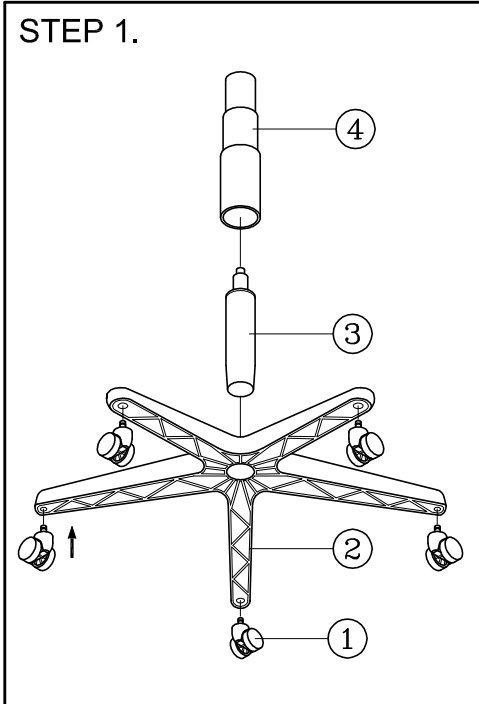

# ASSEMBLY INSTRUCTIONS

Remove all items from the carton . Verify all pieces before assembly.

## PART LIST

| KEY QTY | DESCRIPTION | KEY QTY         | DESCRIPTION | KEY QTY | DESCRIPTION                         |
|---------|-------------|-----------------|-------------|---------|-------------------------------------|
| 1       | 5           | Caster          | 7           | 6       | Mechanism Screw                     |
| 2       | 1           | Base            | 8           | 2       | Arm Bracket                         |
| 3       | 1           | Seat Post       | 9           | 2       | Armrest                             |
| 4       | 1           | Seat Post Cover | 10          | 2       | Arm Width Adjustment Knob + Washers |
| 5       | 1           | Seat            | 11          | 1       | Backrest                            |
| 6       | 1           | Mechanism       | 12          | 1       | Backrest Bolt + Washers             |
|         |             |                 | 13          | 4       | Backrest Tight Screw                |
|         |             |                 | 14          | 1       | Back Post Bellow                    |
|         |             |                 | 15          | 2       | Back Post Bellow Screw              |
|         |             |                 | 16          | 1       | M5 Size Allen Wrench                |
|         |             |                 | 17          | 1       | M6 Size Allen Wrench                |