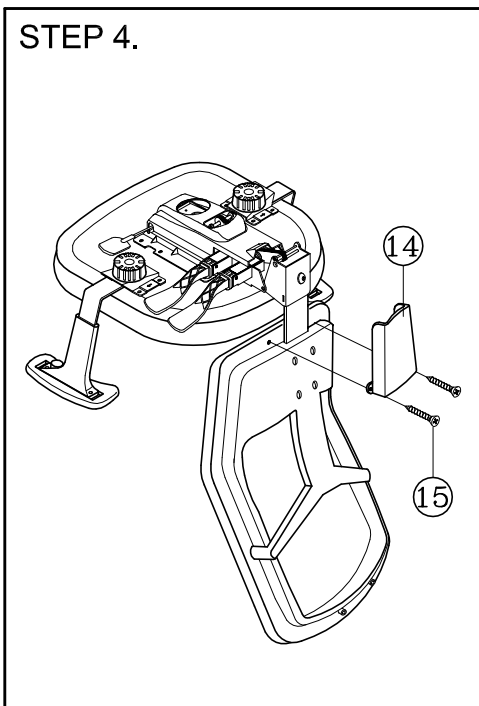

# ASSEMBLY INSTRUCTIONS

Remove all items from the carton . Verify all pieces before assembly.

## PART LIST

| KEY QTY | DESCRIPTION | KEY QTY         | DESCRIPTION | KEY QTY | DESCRIPTION                         |
|---------|-------------|-----------------|-------------|---------|-------------------------------------|
| 1       | 5           | Caster          | 7           | 6       | Mechanism Screw                     |
| 2       | 1           | Base            | 8           | 2       | Arm Bracket                         |
| 3       | 1           | Seat Post       | 9           | 2       | Armrest                             |
| 4       | 1           | Seat Post Cover | 10          | 2       | Arm Width Adjustment Knob + Washers |
| 5       | 1           | Seat            | 11          | 1       | Backrest                            |
| 6       | 1           | Mechanism       | 12          | 1       | Backrest Bolt + Washers             |
|         |             |                 | 13          | 4       | Backrest Tight Screw                |
|         |             |                 | 14          | 1       | Back Post Bellow                    |
|         |             |                 | 15          | 2       | Back Post Bellow Screw              |
|         |             |                 | 16          | 1       | M5 Size Allen Wrench                |
|         |             |                 | 17          | 1       | M6 Size Allen Wrench                |