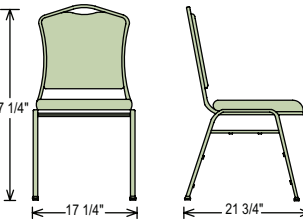

SPECS:

- Features a 7/8" Square-tube 18-gauge steel frame with 5/8" under seat and H-braces
- Steel Standard: ASTM A513
- Foam Standard: 1.8lb. density, 46 ILD
- Waterfall seat, padded with 2" of 1.8lb. high-density Grade A foam with double-stitched box seat
- Features a concealed double back with 4 covered metal tabs for a more refined look.
- Available in choice of institutional grade, treated fabrics, rated to 130,000 double rubs on solid fabrics and 67,000 double rubs on patterned fabrics
- Fabric and Foam are Cal-117 rated
- Built-in stack bar and 12 plastic stack bumpers help prevent wear and tear
- MDF core seat and back

**CAL-117
RATED**

**300lb.
weight
capacity!**

DIMENSIONS:

OVERALL: 36"H X 17"W X 23"D
SEAT: 19"H X 16"W X 15"D

AVAILABLE ACCESSORIES

#PGC81
GANGING DEVICE

USE WITH:

Model #DY9000
Stacking
Chair Dolly
CAPACITY: HOLDS 12
STACK CHAIRS (9300 SERIES)

Model #DY81
Stacking Chair Dolly
CAPACITY: HOLDS 8-10
STACK CHAIRS (9300 SERIES)

FABRIC/FRAME COMBOS

#9360-BT
EBONY BLACK
FABRIC / BLACK
SANTEX FRAME

#9354-SV
MIDNIGHT BLUE
FABRIC / SILVERVEIN
FRAME

#9364-SV
DIAMOND NAVY
FABRIC / SILVERVEIN
FRAME

#9368-SV
DIAMOND BURGUNDY
FABRIC / SILVERVEIN
FRAME

#9361-BT
NATURAL
CHOCOLATIER
FABRIC / BLACK
SANTEX FRAME

#9362-BT
NATURAL GREYSTONE
FABRIC / BLACK
SANTEX FRAME

#9374-BT
NATURAL BLUE
FABRIC / BLACK
SANTEX FRAME

#9378-BT
NATURAL TAUPE
FABRIC / BLACK
SANTEX FRAME

VINYL/FRAME COMBOS

#9304-SV
MIDNIGHT BLUE
VINYL / SILVERVEIN
FRAME

#9310-BT
PANTHER BLACK
VINYL / BLACK
SANTEX FRAME

**National
Public
Seating**