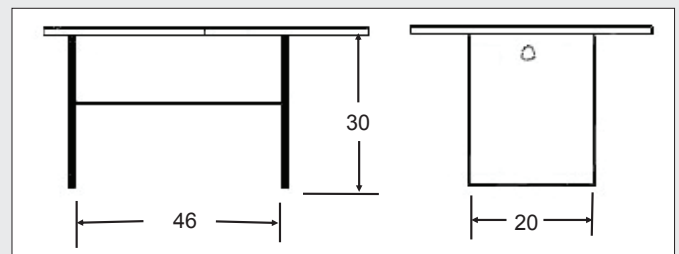

# Collaboration Huddle Table

**An Affordable and Durable way to  
 accommodate groups**

- Scratch and impact resistant high pressure laminate work surface with durable vinyl edge trim.
- ADA Compliant knee clearance under work surface.
- Leveling glides keep table level, even on uneven surfaces.
- Table includes 2 Power receptacles, each with 2 AC power outlets, 2 USB power ports and one Ethernet port.
- Accommodates up to 6 people or 3 ADA seating positions.
- Fusion Maple Top with Black Legs and edging.
- Made in the USA.
- Table ships "ready-to-assemble" for lower shipping cost and can be easily assembled at final location. Approx. Shipping Size: 50" x 50"
- Optional Universal Flat Panel Monitor Table Stand (32" - 52") available.

**2 Power Receptacles,  
 each with:**

- 1 Ethernet Port
- 2 USB Charging Ports
- 2 AC Power Outlets

AVAILABLE  
 COLOR

Maple

Model #	Product Description	ShipWt.	MSRP
CT4880	Collaboration Table	180 lbs.	\$1,995.00