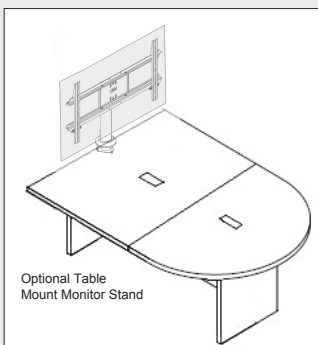

# Collaboration Huddle Table

**An Affordable and Durable way to  
 accommodate groups**

- Scratch and impact resistant high pressure laminate work surface with durable vinyl edge trim.
- ADA Compliant knee clearance under work surface.
- Leveling glides keep table level, even on uneven surfaces.
- Table includes 2 Power receptacles, each with 2 AC power outlets, 2 USB power ports and one Ethernet port.
- Accommodates up to 6 people or 3 ADA seating positions.
- Fusion Maple Top with Black Legs and edging.
- Made in the USA.
- Table ships "ready-to-assemble" for lower shipping cost and can be easily assembled at final location. Approx. Shipping Size: 50" x 50"
- Optional Universal Flat Panel Monitor Table Stand (32" - 52") available.

**2 Power Receptacles,  
 each with:**

- 1 Ethernet Port
- 2 USB Charging Ports
- 2 AC Power Outlets

AVAILABLE  
 COLOR

Maple

Model #	Product Description	ShipWt.	MSRP
CT4880	Collaboration Table	180 lbs.	\$1,995.00