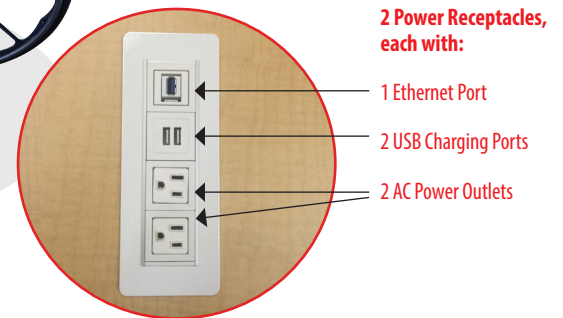

# Collaboration Huddle Table

**An Affordable and Durable way to  
 accommodate groups**

- Scratch and impact resistant high pressure laminate work surface with durable vinyl edge trim.
- ADA Compliant knee clearance under work surface.
- Leveling glides keep table level, even on uneven surfaces.
- Table includes 2 Power receptacles, each with 2 AC power outlets, 2 USB power ports and one Ethernet port.
- Accommodates up to 6 people or 3 ADA seating positions.
- Fusion Maple Top with Black Legs and edging.
- Made in the USA.
- Table ships "ready-to-assemble" for lower shipping cost and can be easily assembled at final location. Approx. Shipping Size: 50" x 50"
- Optional Universal Flat Panel Monitor Table Stand (32" - 52") available.

**2 Power Receptacles,  
 each with:**

- 1 Ethernet Port
- 2 USB Charging Ports
- 2 AC Power Outlets

AVAILABLE  
 COLOR

Maple

Model #	Product Description	ShipWt.	MSRP
CT4880	Collaboration Table	180 lbs.	\$1,995.00