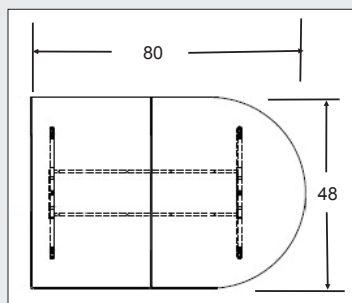

# Collaboration Huddle Table

**An Affordable and Durable way to  
 accommodate groups**

- Scratch and impact resistant high pressure laminate work surface with durable vinyl edge trim.
- ADA Compliant knee clearance under work surface.
- Leveling glides keep table level, even on uneven surfaces.
- Table includes 2 Power receptacles, each with 2 AC power outlets, 2 USB power ports and one Ethernet port.
- Accommodates up to 6 people or 3 ADA seating positions.
- Fusion Maple Top with Black Legs and edging.
- Made in the USA.
- Table ships "ready-to-assemble" for lower shipping cost and can be easily assembled at final location. Approx. Shipping Size: 50" x 50"
- Optional Universal Flat Panel Monitor Table Stand (32" - 52") available.

**2 Power Receptacles,  
 each with:**

- 1 Ethernet Port
- 2 USB Charging Ports
- 2 AC Power Outlets

AVAILABLE  
 COLOR

Maple

Model #	Product Description	ShipWt.	MSRP
CT4880	Collaboration Table	180 lbs.	\$1,995.00